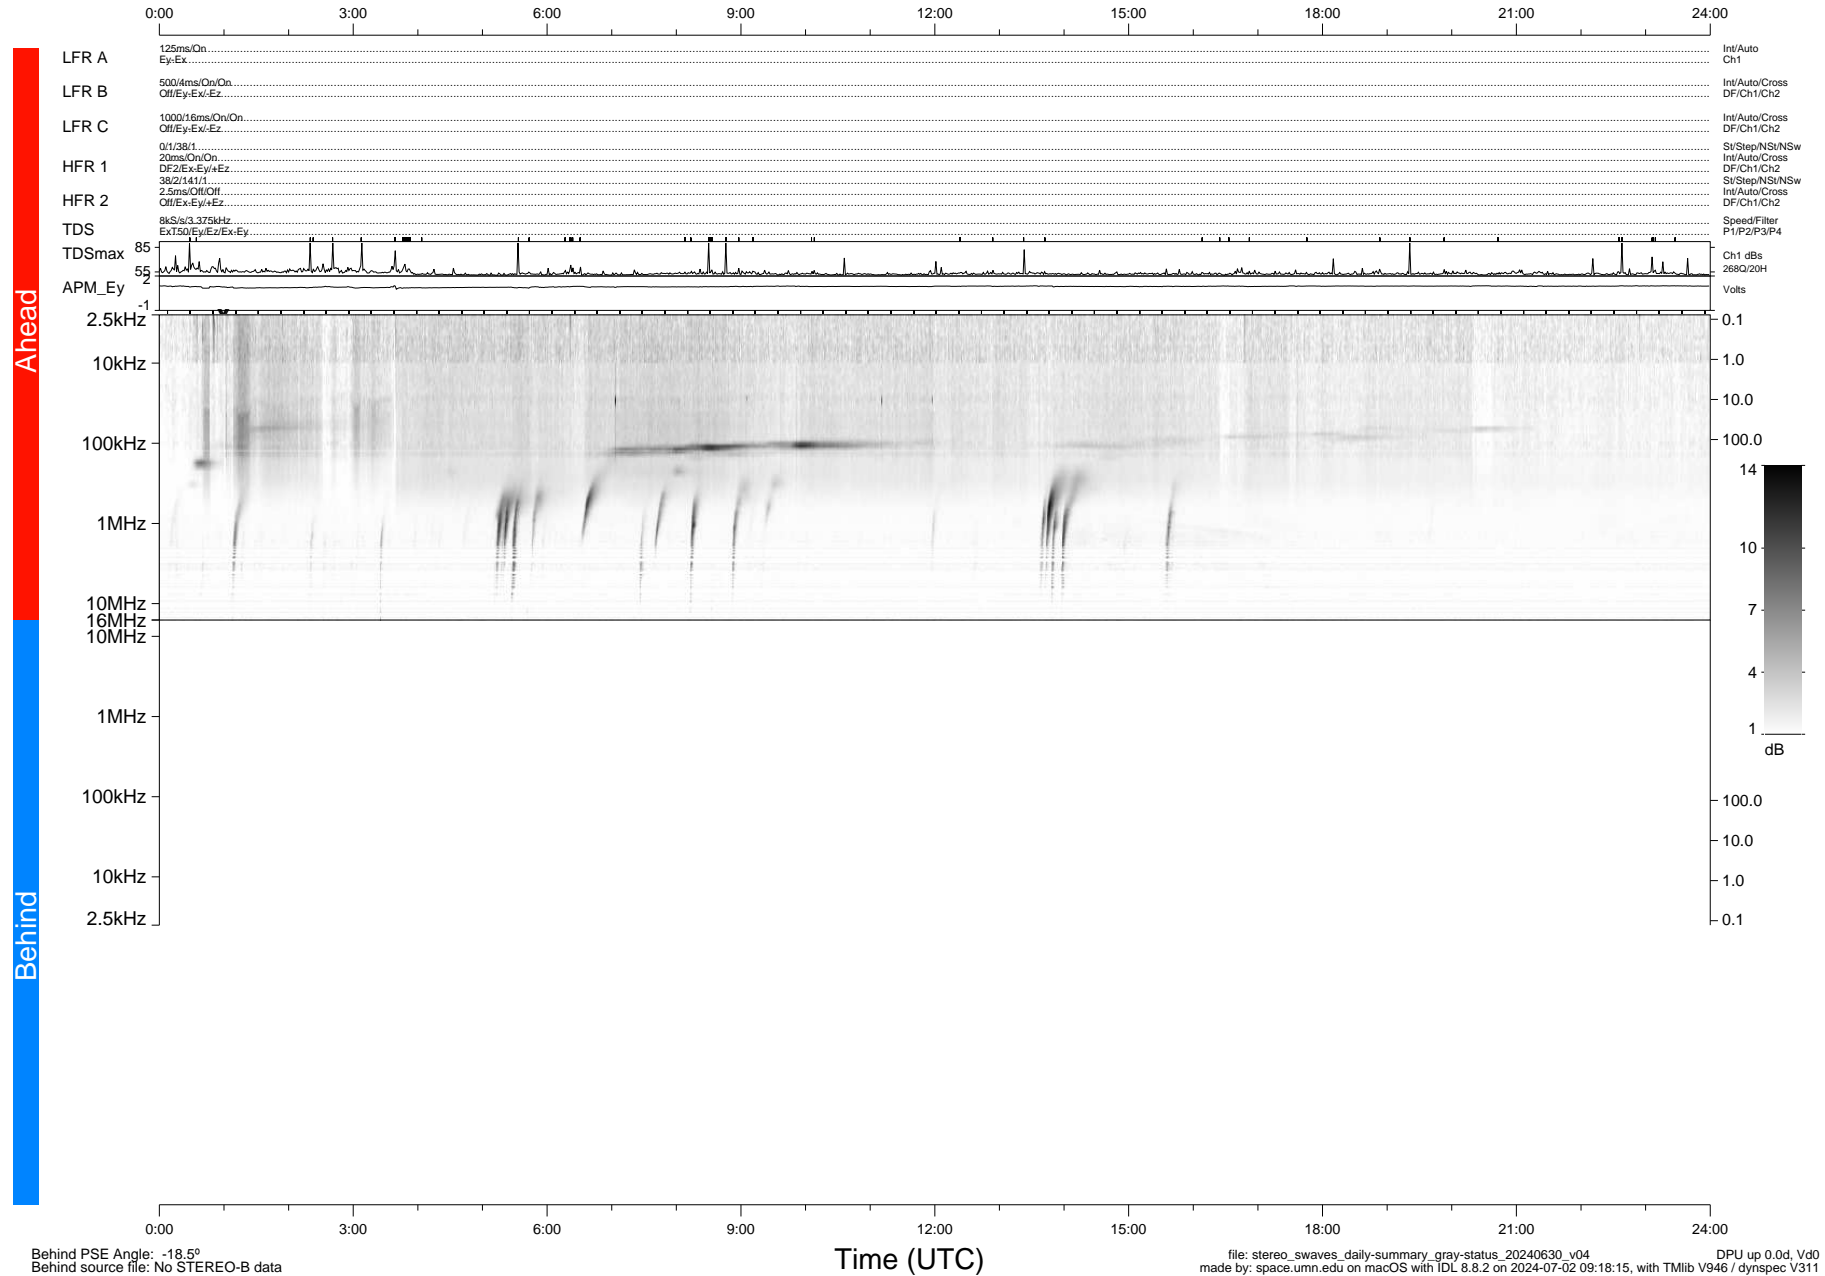

# STEREO/WAVES Daily Summary - 30-Jun-2024 (DOY 182)

Ahead source file: swaves\_ahead\_2024\_182\_1\_01.ptp (Recovery: 100.0% HK, 91% Pkts)  
 Ahead PSE Angle: 17.6°

DPU up 619.4d, V412d40

Behind PSE Angle: -18.5°  
 Behind source file: No STEREO-B data

file: stereo\_swaves\_daily-summary\_gray-status\_20240630\_v04 DPU up 0.0d, Vd0  
 made by: space.umn.edu on macOS with IDL 8.8.2 on 2024-07-02 09:18:15, with TMIib V946 / dynspec V311