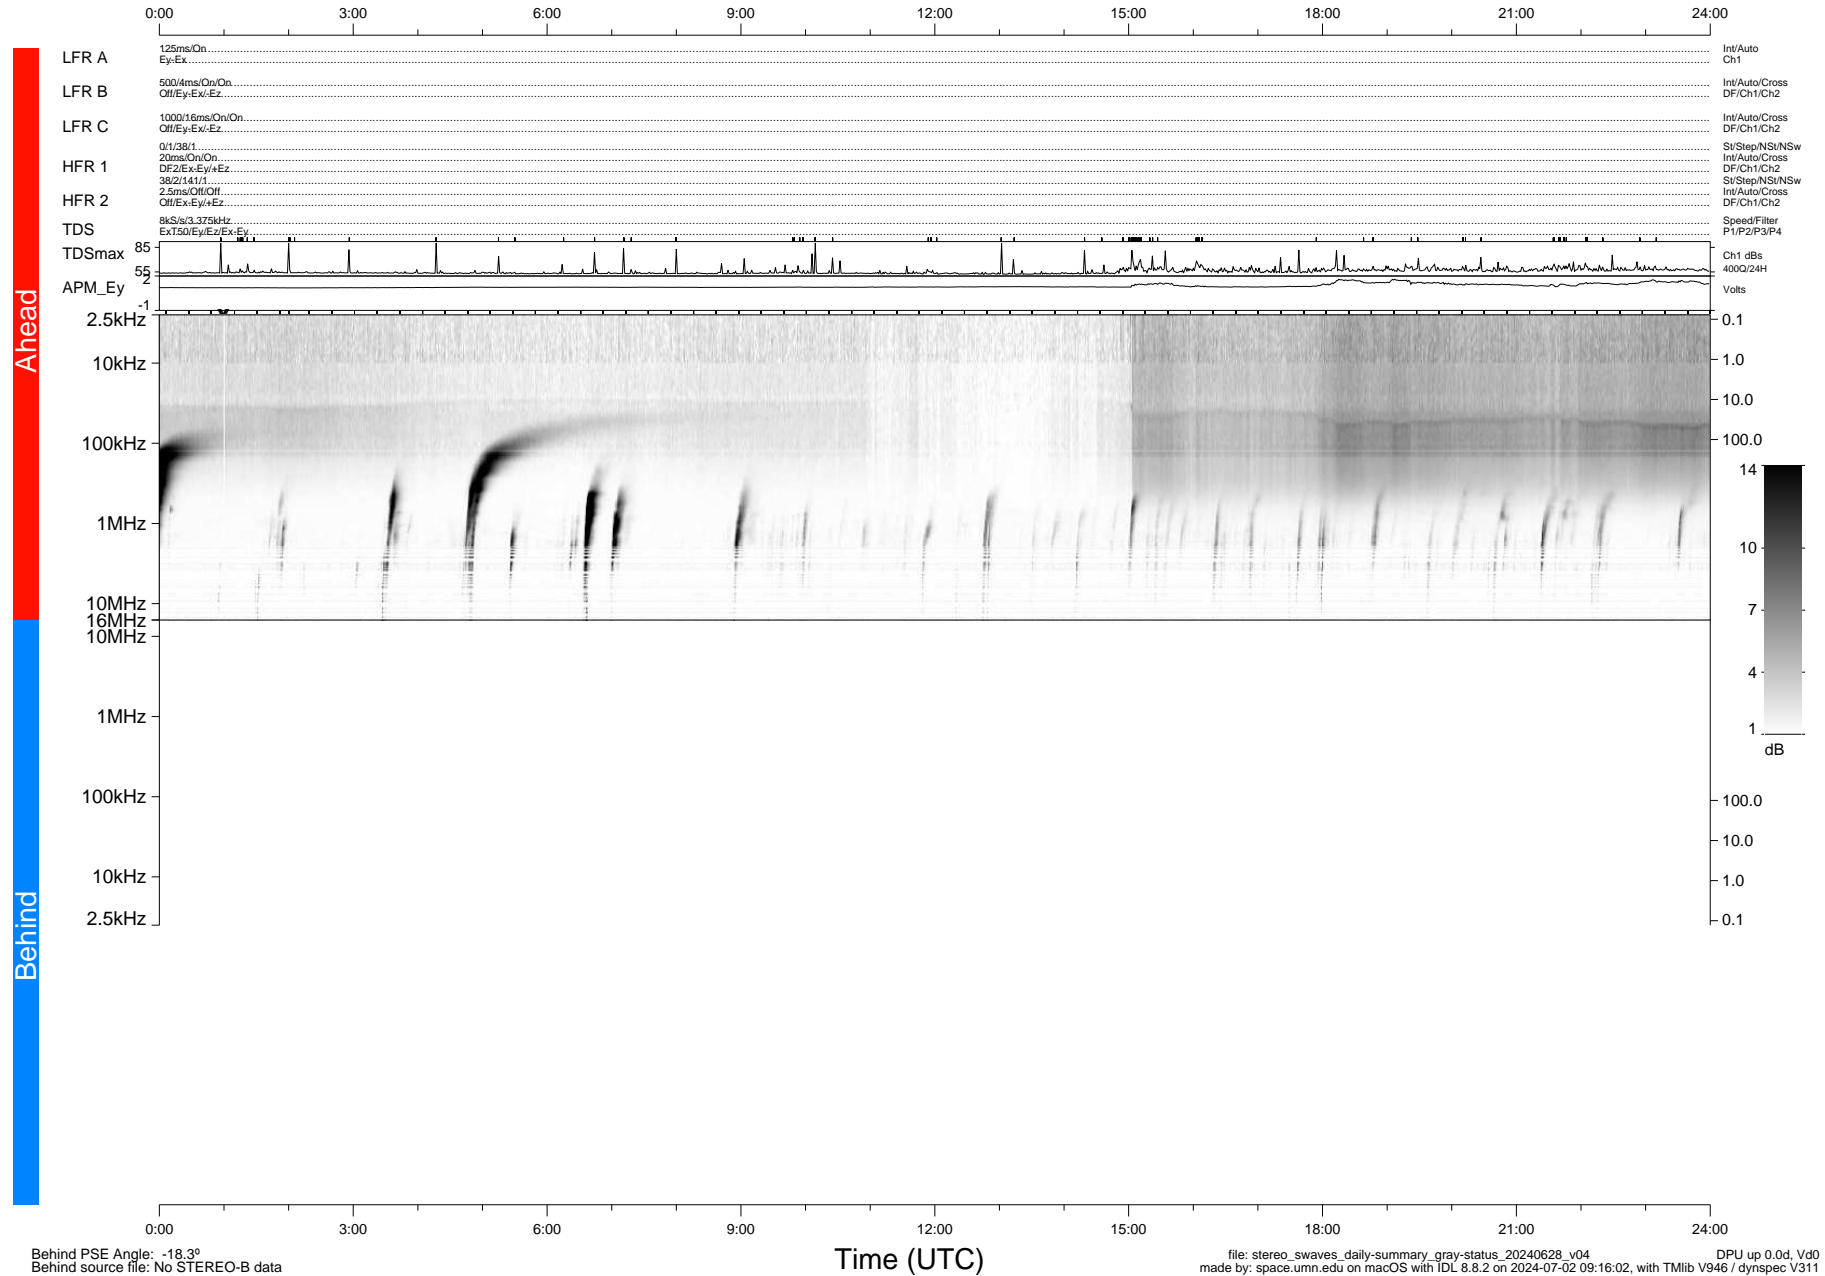

STEREO/WAVES Daily Summary - 28-Jun-2024 (DOY 180)

Ahead source file: swaves_ahead_2024_180_1_03.ptp (Recovery: 100.0% HK, 111% Pkts)
 Ahead PSE Angle: 17.4°

DPU up 617.4d, V412d40

Behind PSE Angle: -18.3°
 Behind source file: No STEREO-B data

file: stereo_swaves_daily-summary_gray-status_20240628_v04
 made by: space.umn.edu on macOS with IDL 8.8.2 on 2024-07-02 09:16:02, with TMIib V946 / dynspec V311
 DPU up 0.0d, Vd0