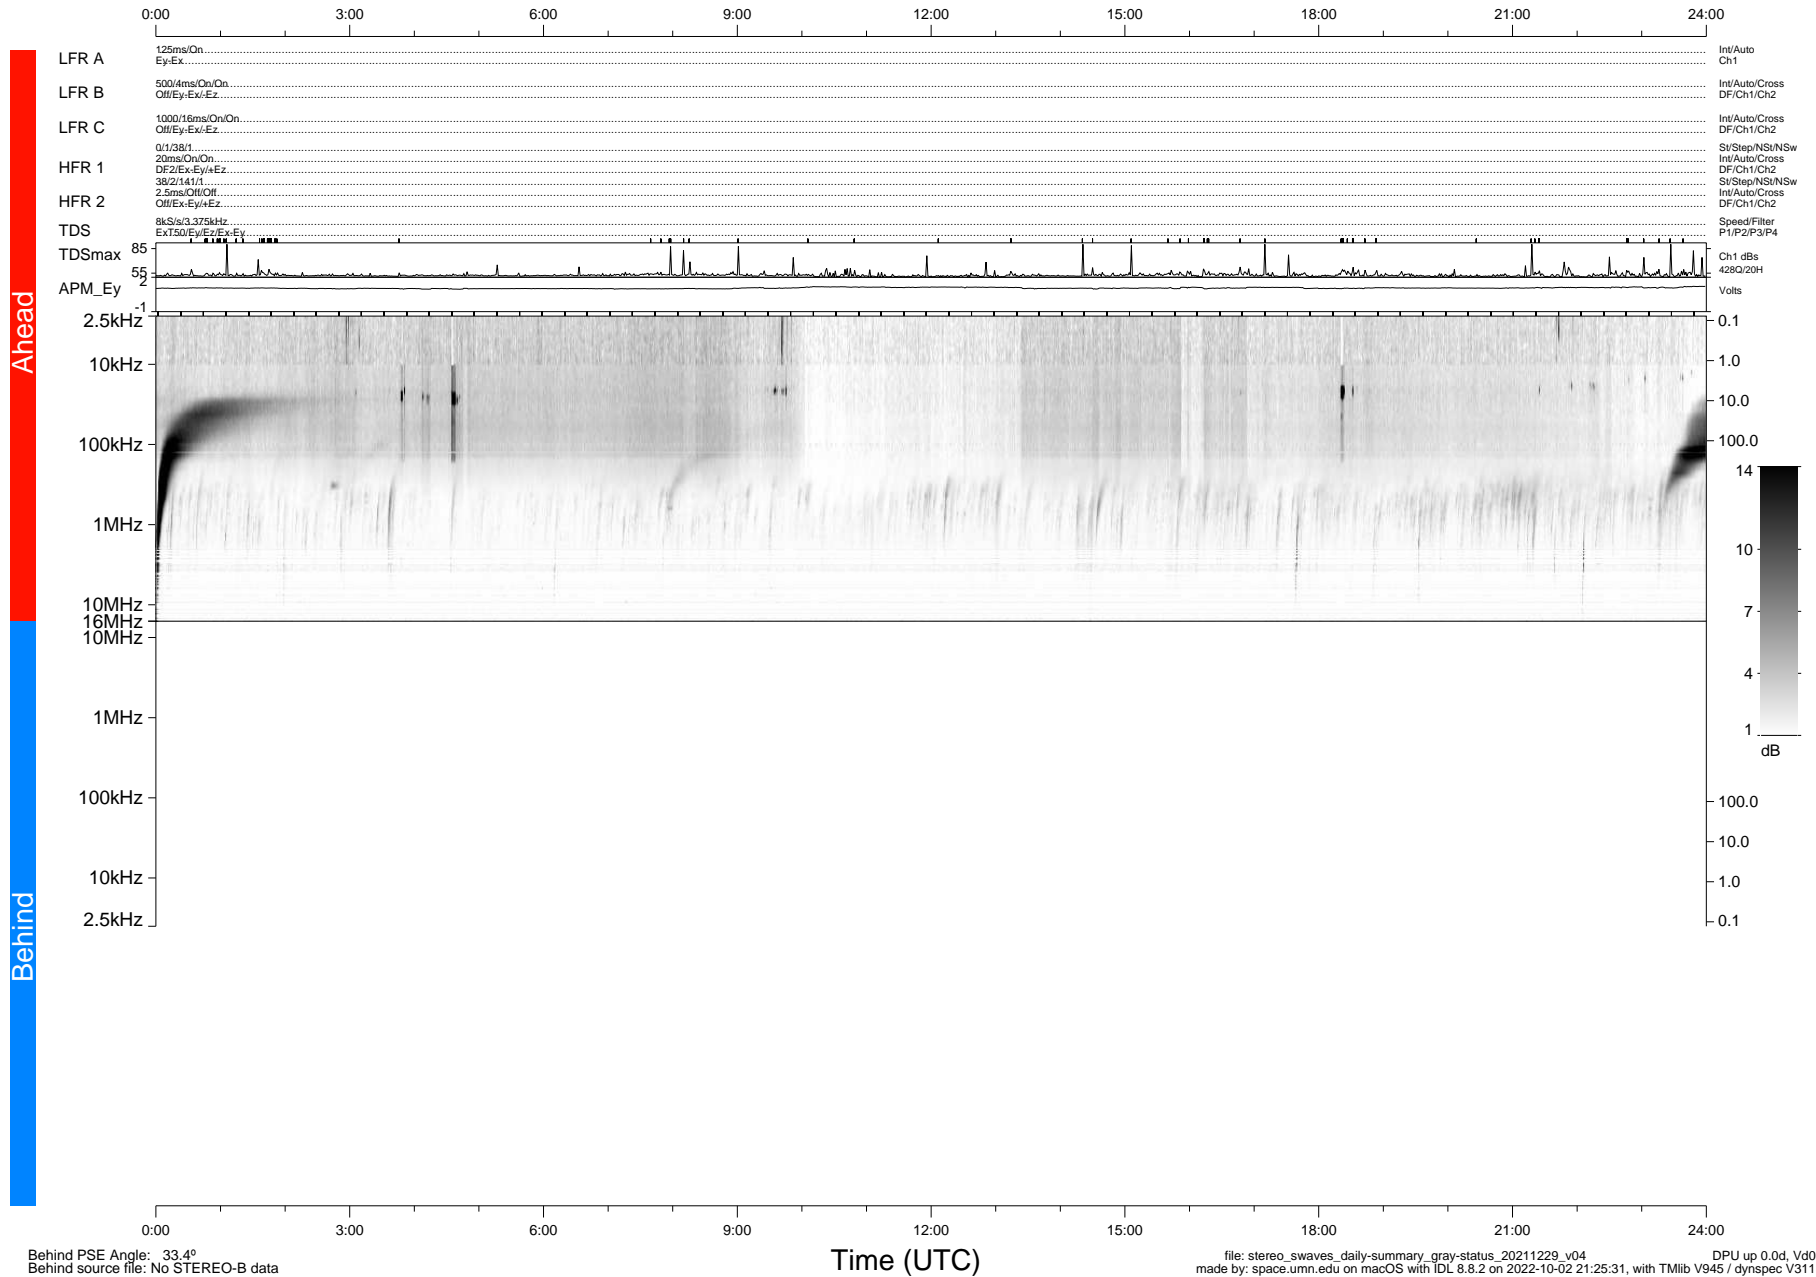

STEREO/WAVES Daily Summary - 29-Dec-2021 (DOY 363)

Ahead source file: swaves_ahead_2021_363_1_06.fin (Recovery: 100.0% HK, 115% Pkts)
 Ahead PSE Angle: -35.5°

DPU up 2366.9d, V412d40

Behind PSE Angle: 33.4°
 Behind source file: No STEREO-B data

file: stereo_swaves_daily-summary_gray-status_20211229_v04 DPU up 0.0d, Vd0
 made by: space.umn.edu on macOS with IDL 8.8.2 on 2022-10-02 21:25:31, with TLib V945 / dynspec V311