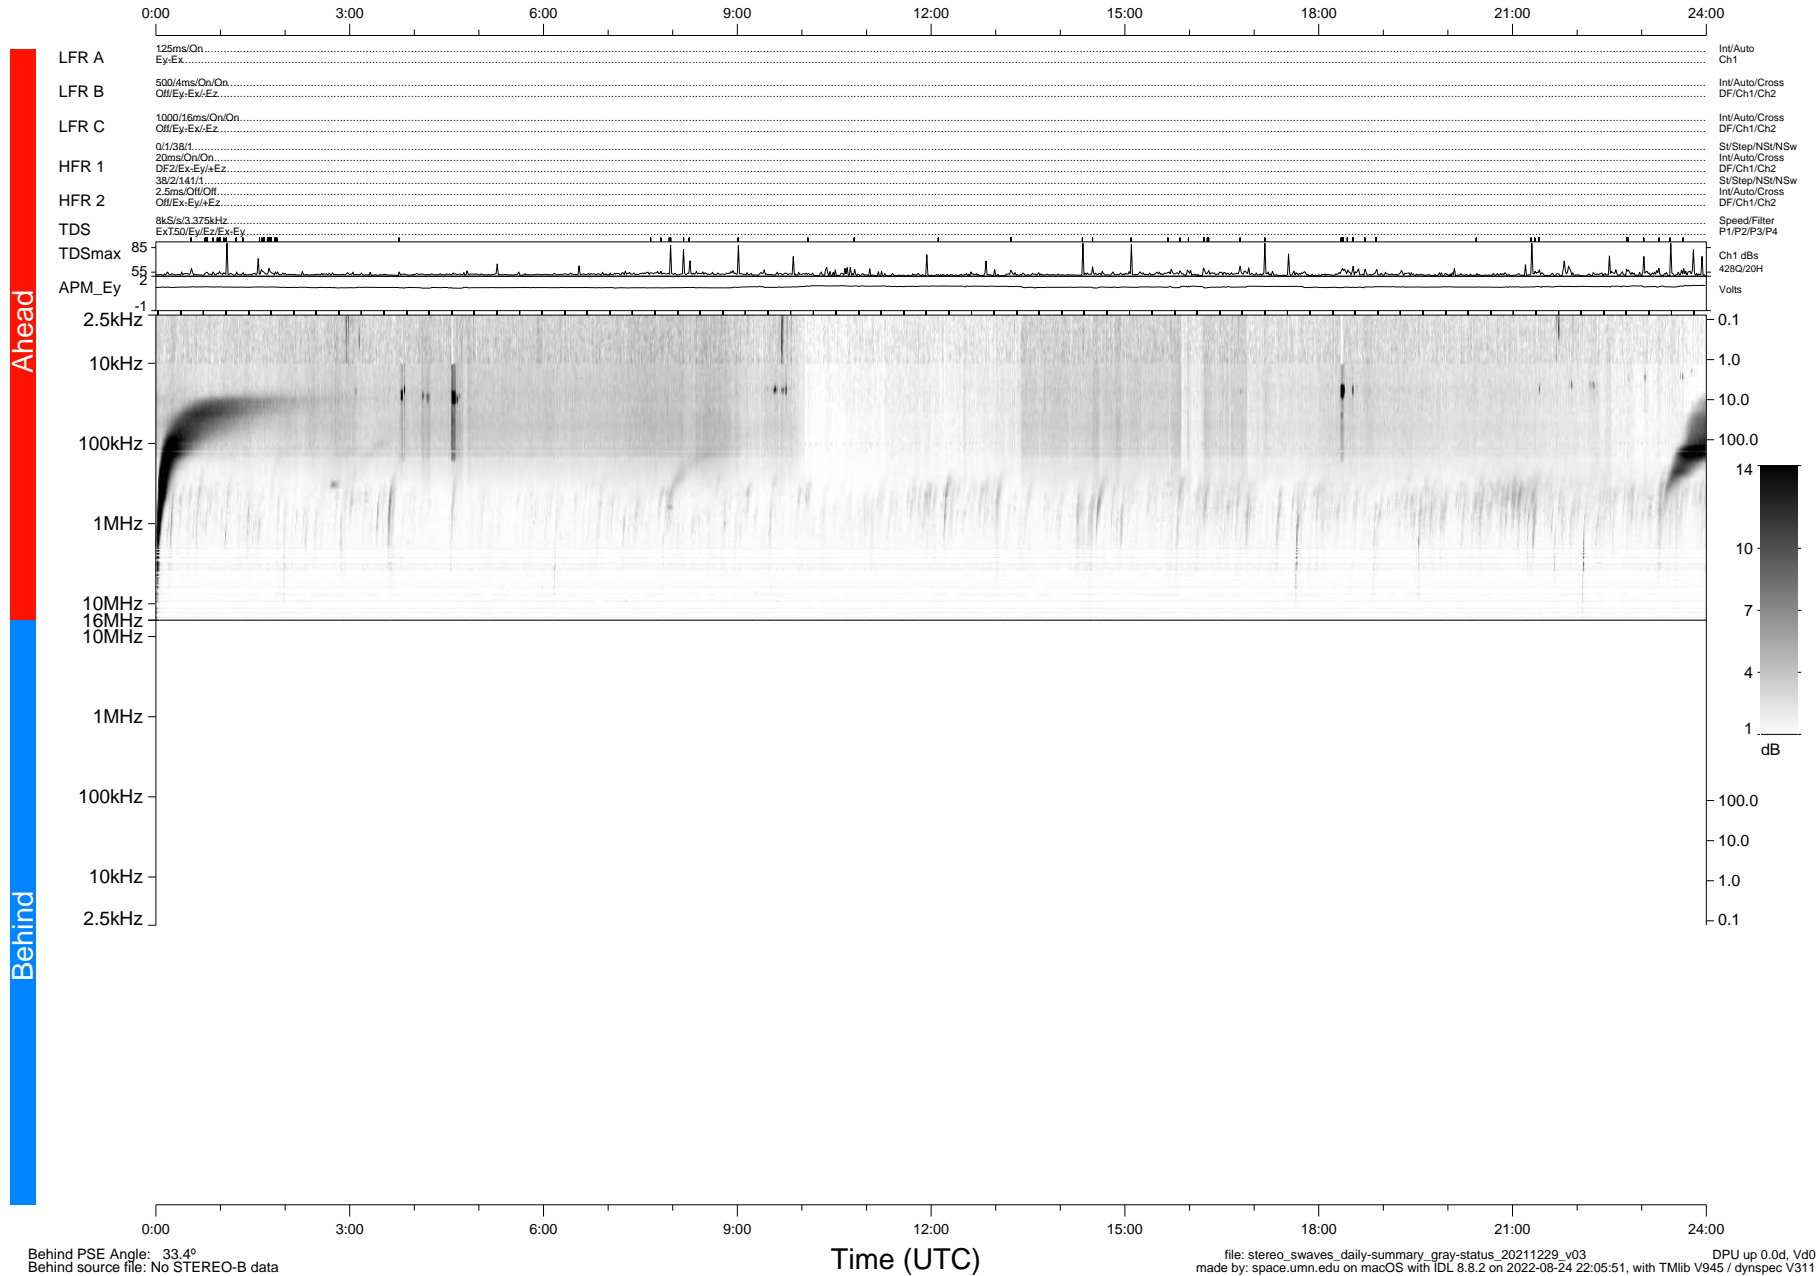

STEREO/WAVES Daily Summary - 29-Dec-2021 (DOY 363)

Ahead source file: swaves_ahead_2021_363_1_06.fin (Recovery: 100.0% HK, 115% Pkts)
 Ahead PSE Angle: -35.5°

DPU up 2366.9d, V412d40

Behind PSE Angle: 33.4°
 Behind source file: No STEREO-B data

Time (UTC)

file: stereo_swaves_daily-summary_gray-status_20211229_v03 DPU up 0.0d, Vd0
 made by: space.umn.edu on macOS with IDL 8.8.2 on 2022-08-24 22:05:51, with TLib V945 / dynspec V311