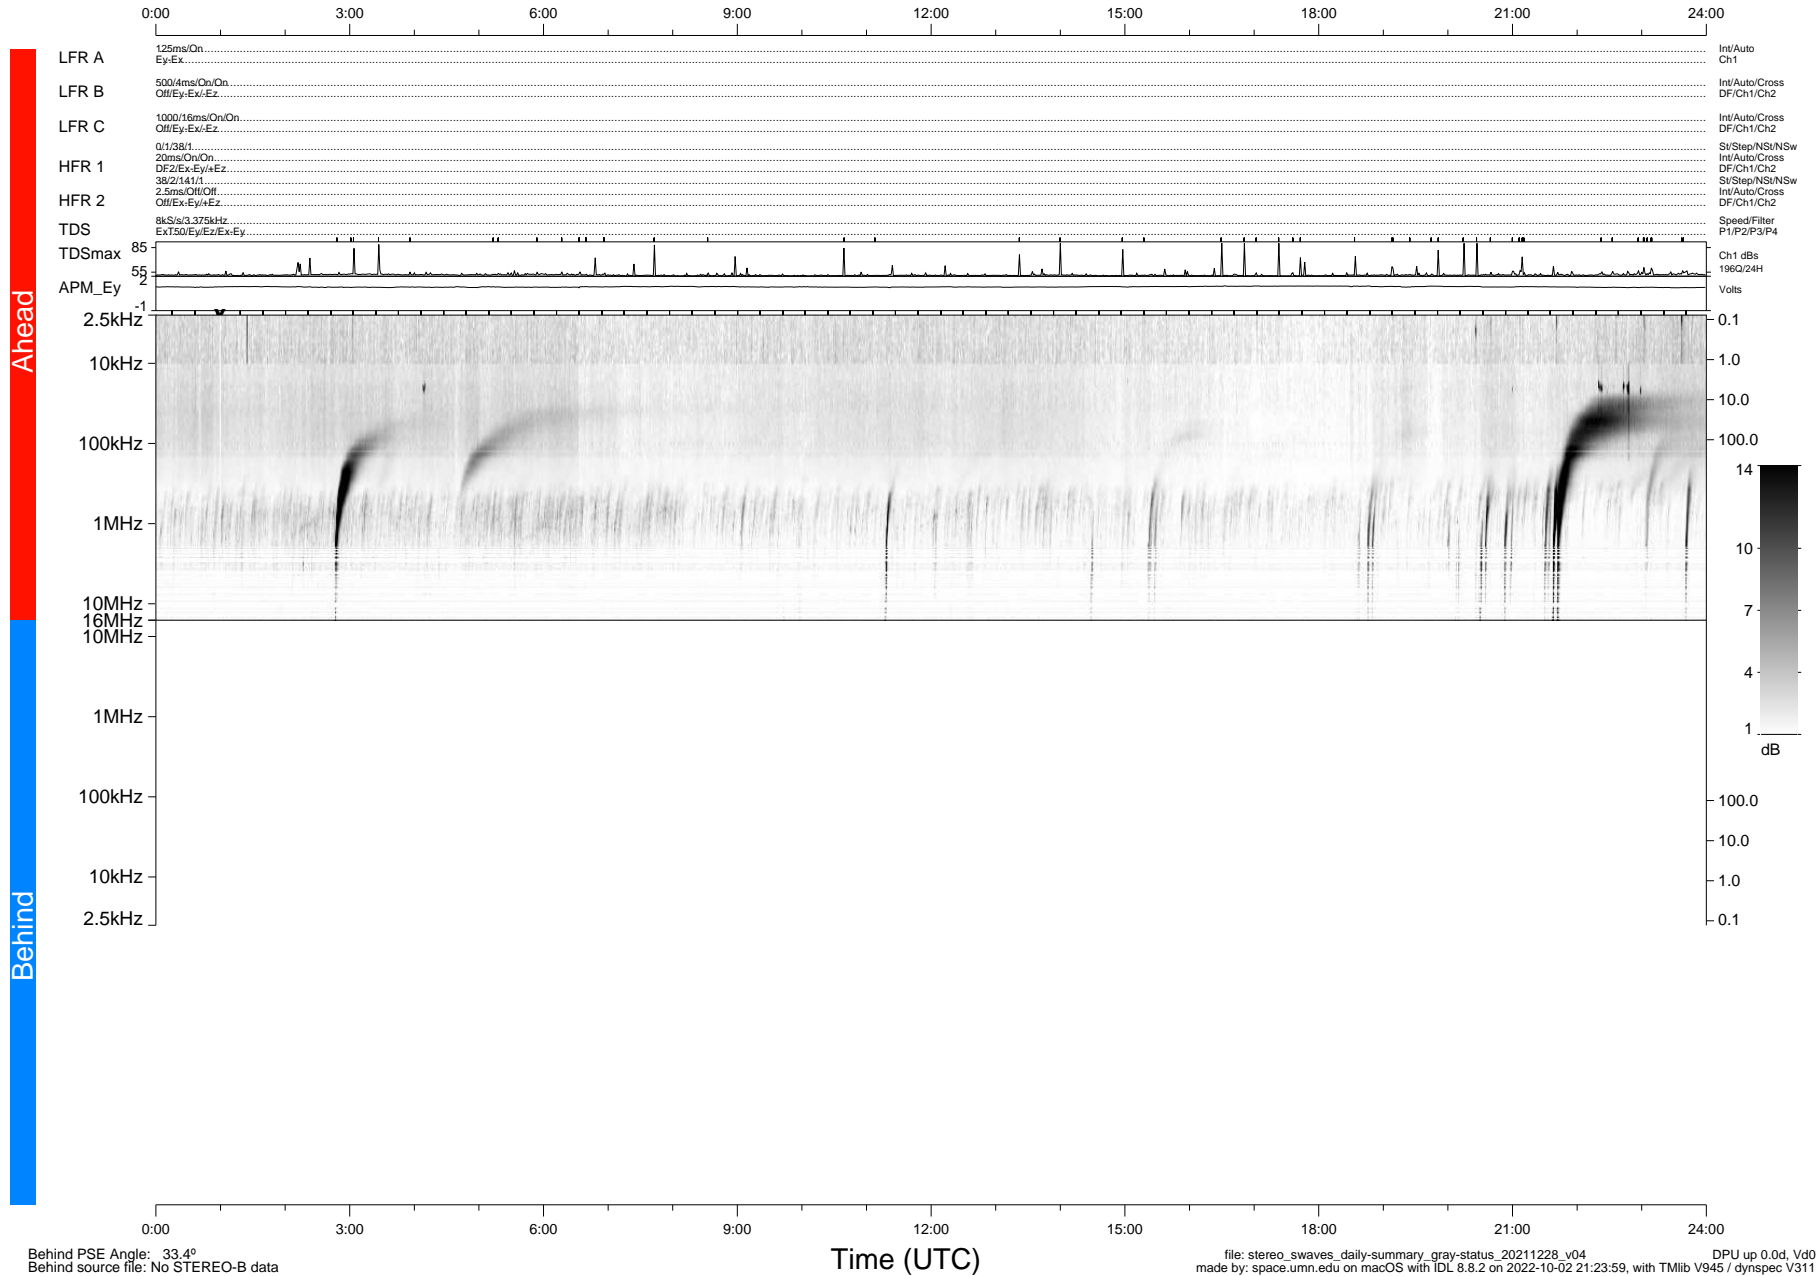

# STEREO/WAVES Daily Summary - 28-Dec-2021 (DOY 362)

Ahead source file: swaves\_ahead\_2021\_362\_1\_06.fin (Recovery: 100.0% HK, 81% Pkts)  
 Ahead PSE Angle: -35.5°

DPU up 2365.9d, V412d40

Behind PSE Angle: 33.4°  
 Behind source file: No STEREO-B data

Time (UTC)

file: stereo\_swaves\_daily-summary\_gray-status\_20211228\_v04 DPU up 0.0d, Vd0  
 made by: space.umn.edu on macOS with IDL 8.8.2 on 2022-10-02 21:23:59, with TLib V945 / dynspec V311