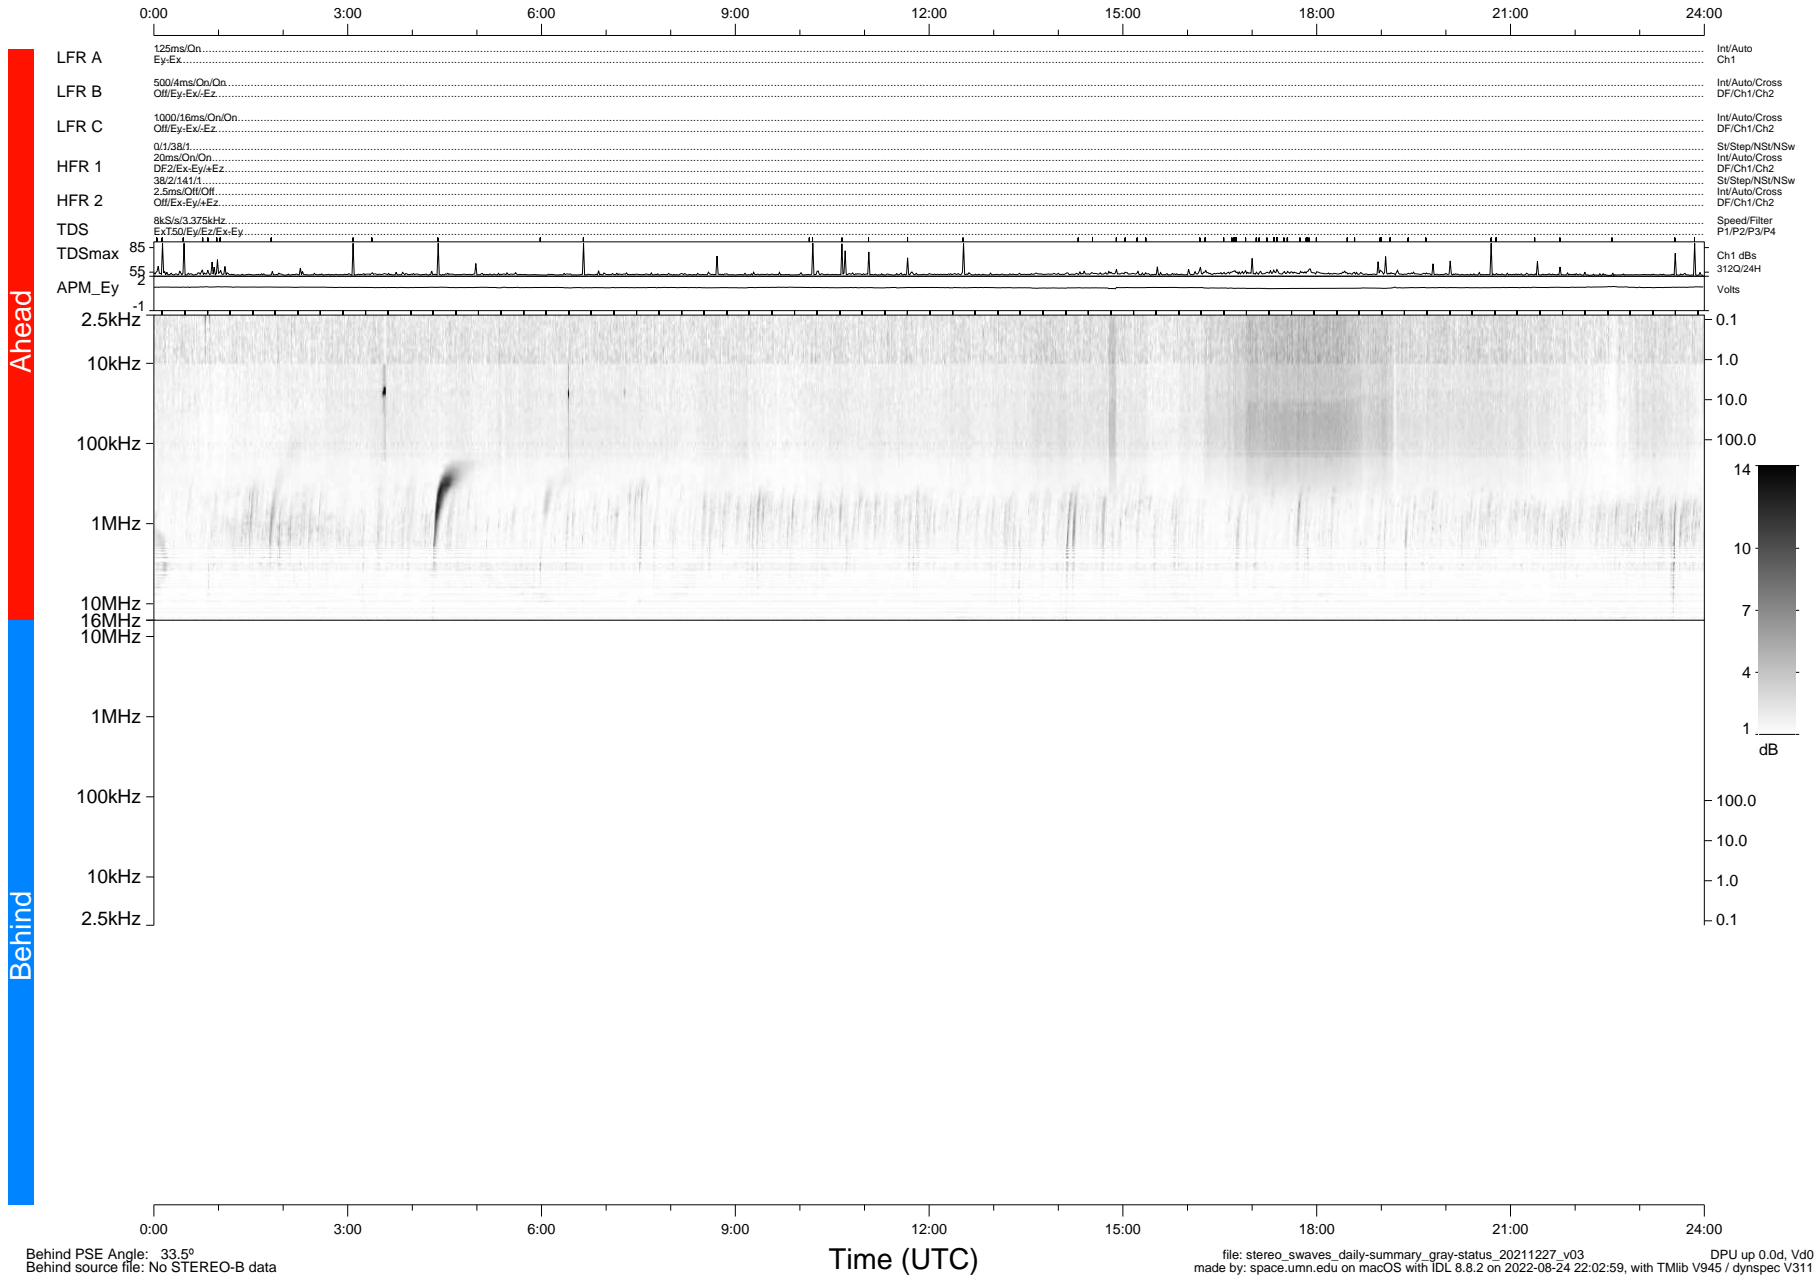

STEREO/WAVES Daily Summary - 27-Dec-2021 (DOY 361)

Ahead source file: swaves_ahead_2021_361_1_06.fin (Recovery: 100.0% HK, 98% Pkts)
 Ahead PSE Angle: -35.5°

DPU up 2364.9d, V412d40

Behind PSE Angle: 33.5°
 Behind source file: No STEREO-B data

file: stereo_swaves_daily-summary_gray-status_20211227_v03
 made by: space.umn.edu on macOS with IDL 8.8.2 on 2022-08-24 22:02:59, with Tlib V945 / dynspec V311
 DPU up 0.0d, Vd0