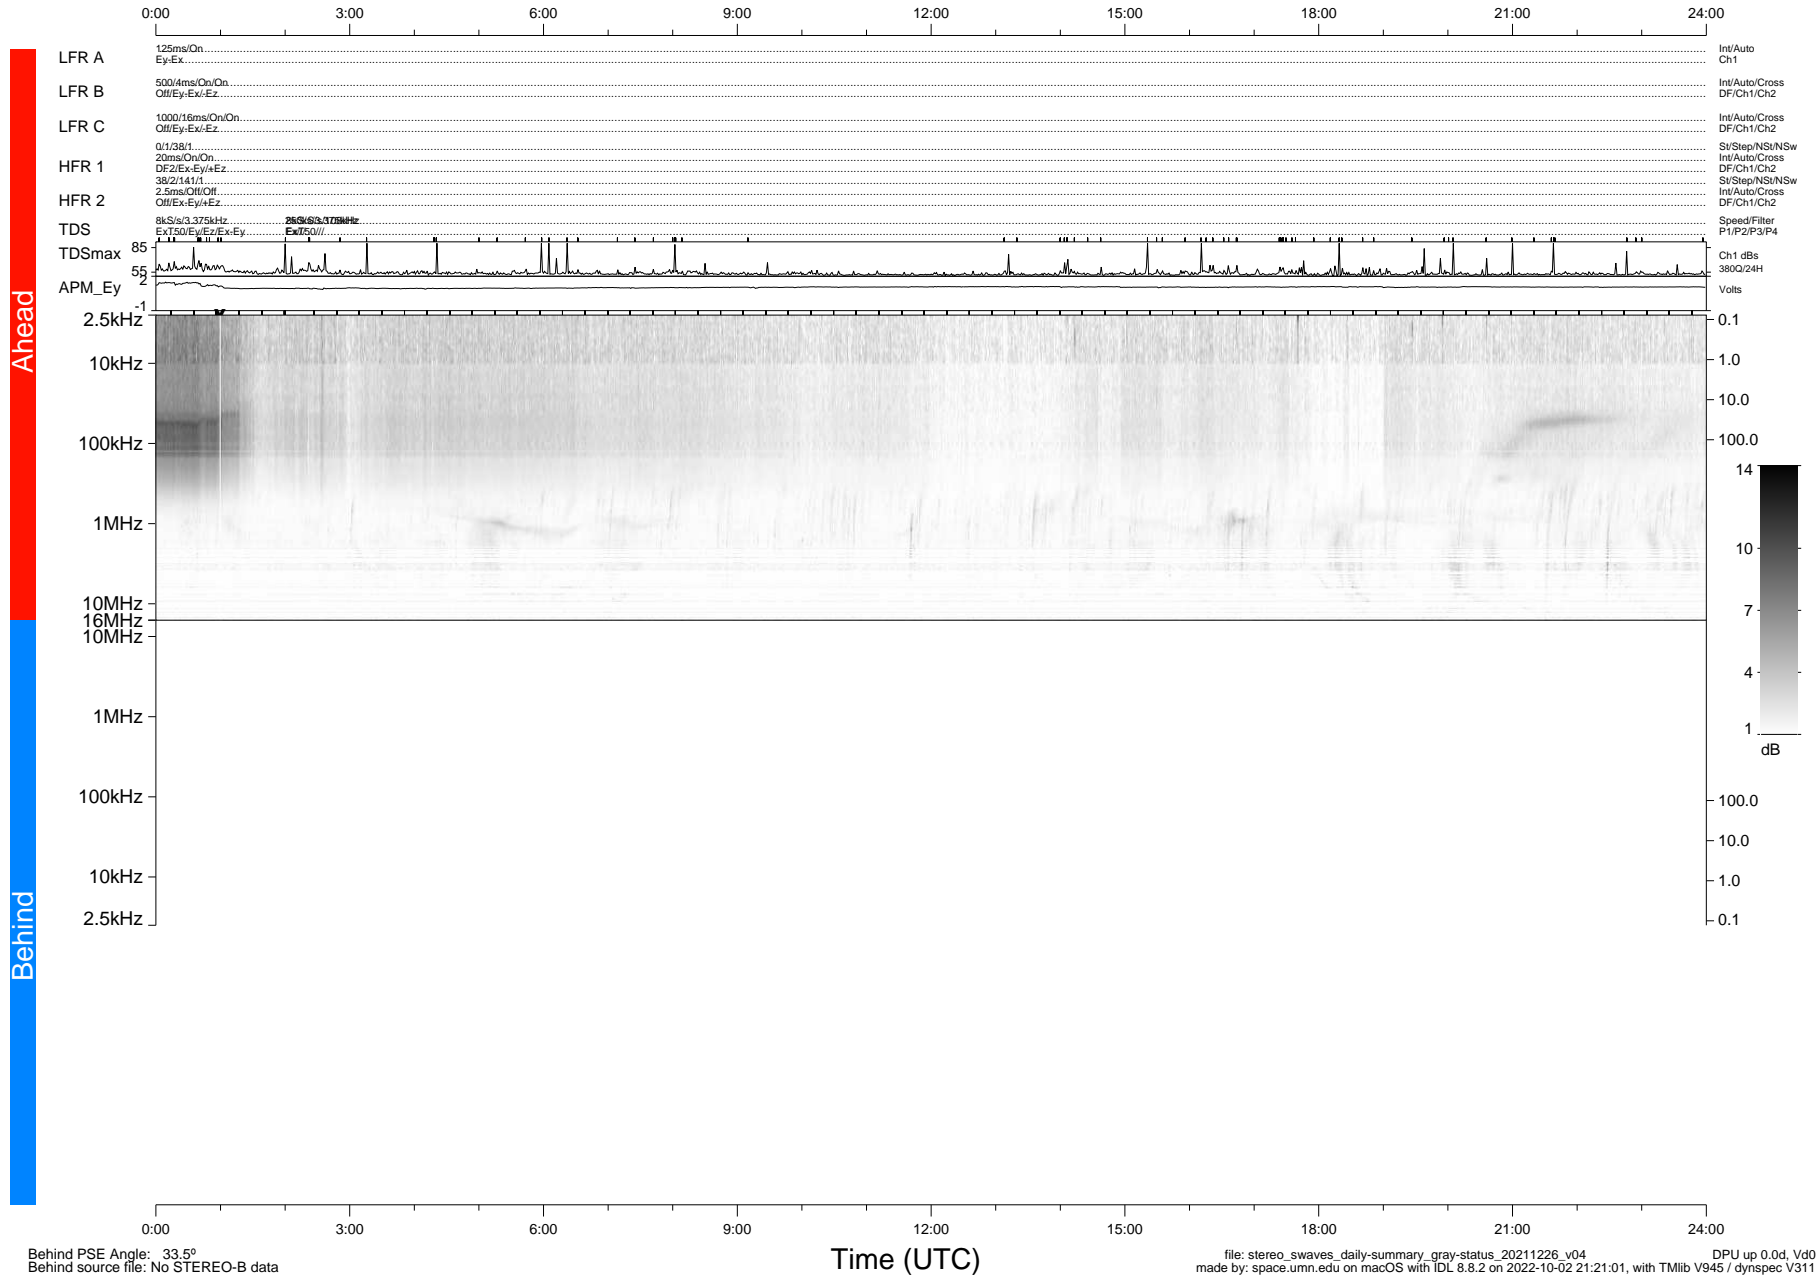

STEREO/WAVES Daily Summary - 26-Dec-2021 (DOY 360)

Ahead source file: swaves_ahead_2021_360_1_05.fin (Recovery: 100.0% HK, 108% Pkts)
 Ahead PSE Angle: -35.5°

DPU up 2363.9d, V412d40

Behind PSE Angle: 33.5°
 Behind source file: No STEREO-B data

file: stereo_swaves_daily-summary_gray-status_20211226_v04
 made by: space.umn.edu on macOS with IDL 8.8.2 on 2022-10-02 21:21:01, with Tlib V945 / dynspec V311
 DPU up 0.0d, Vd0