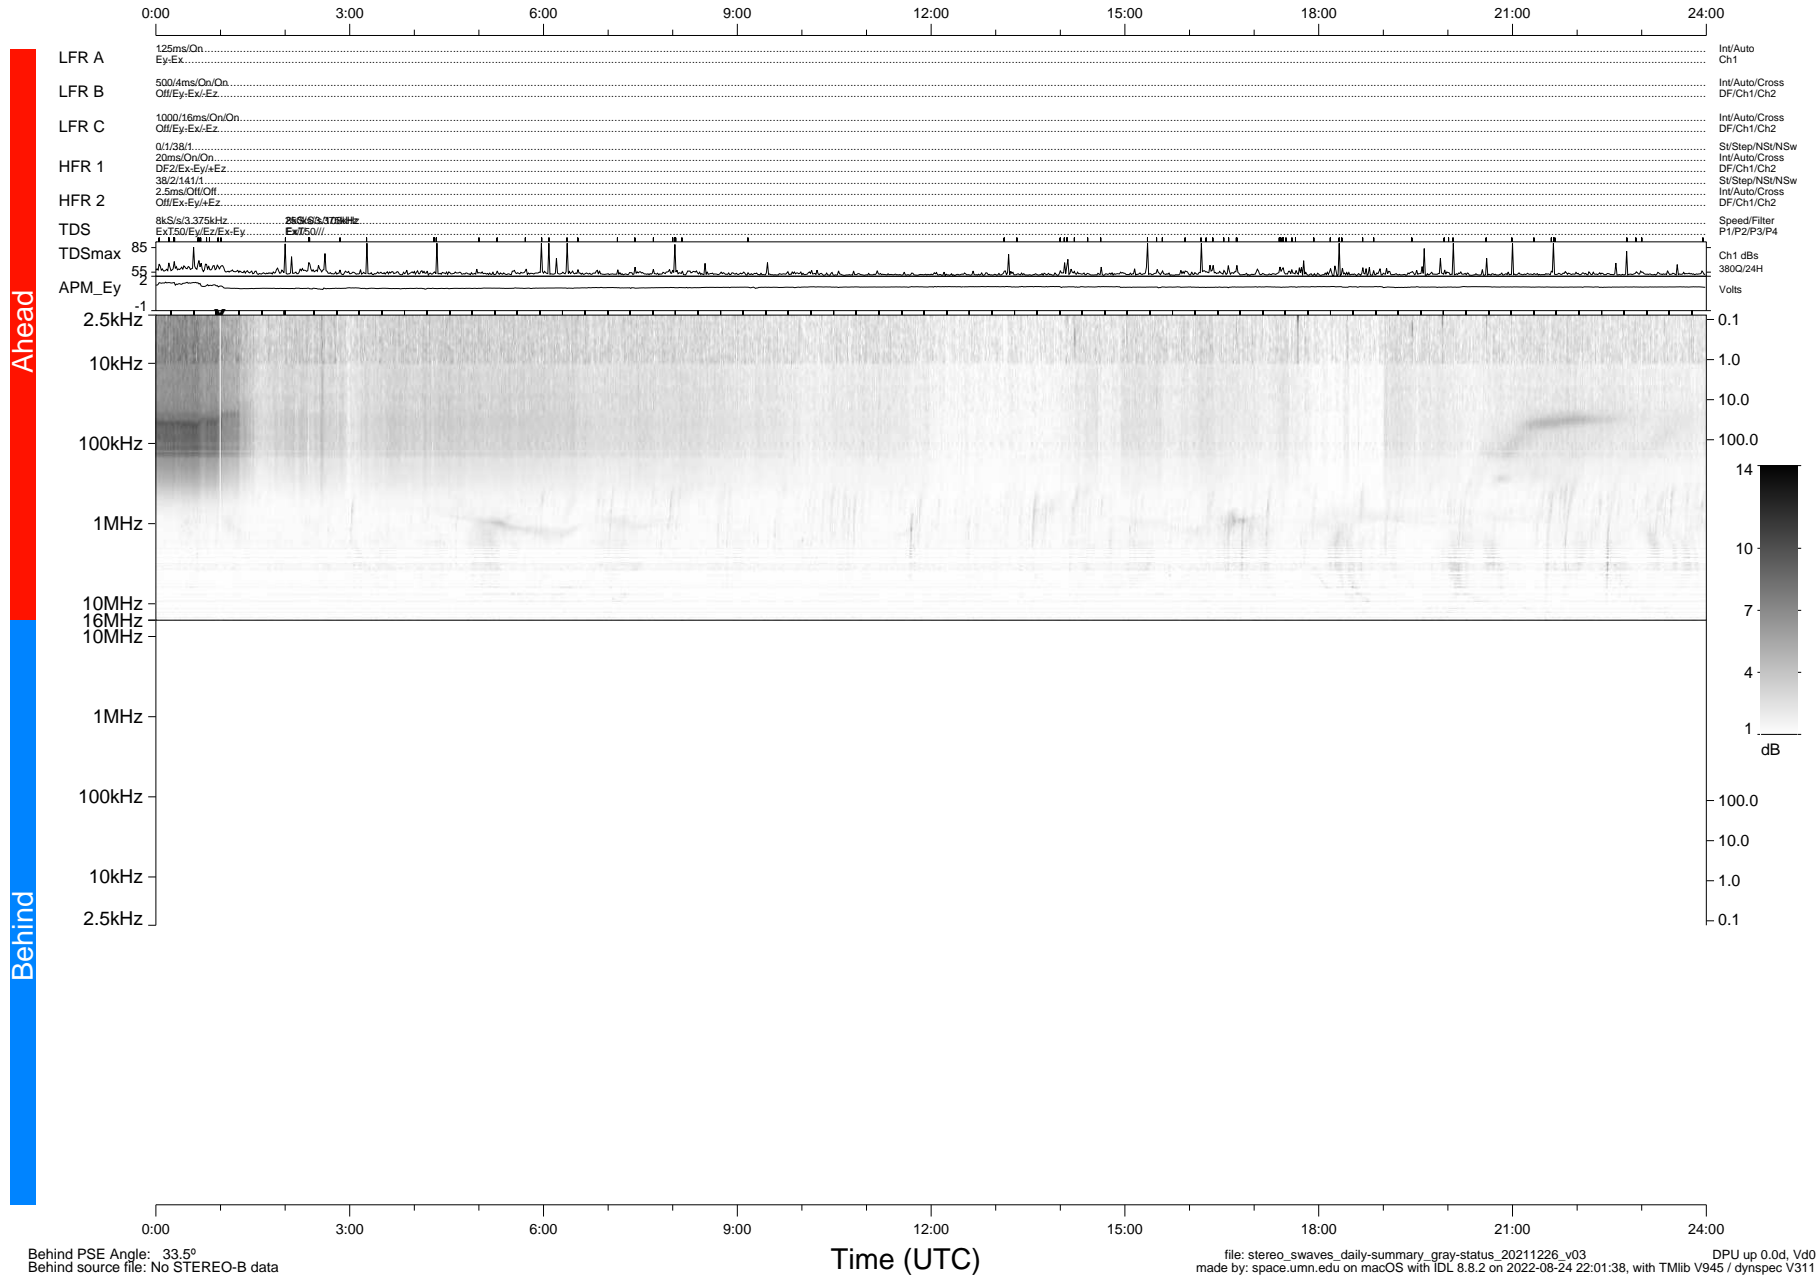

STEREO/WAVES Daily Summary - 26-Dec-2021 (DOY 360)

Ahead source file: swaves_ahead_2021_360_1_05.fin (Recovery: 100.0% HK, 108% Pkts)
 Ahead PSE Angle: -35.5°

DPU up 2363.9d, V412d40

Behind PSE Angle: 33.5°
 Behind source file: No STEREO-B data

Time (UTC)

file: stereo_swaves_daily-summary_gray-status_20211226_v03 DPU up 0.0d, Vd0
 made by: space.umn.edu on macOS with IDL 8.8.2 on 2022-08-24 22:01:38, with Tlib V945 / dynspec V311