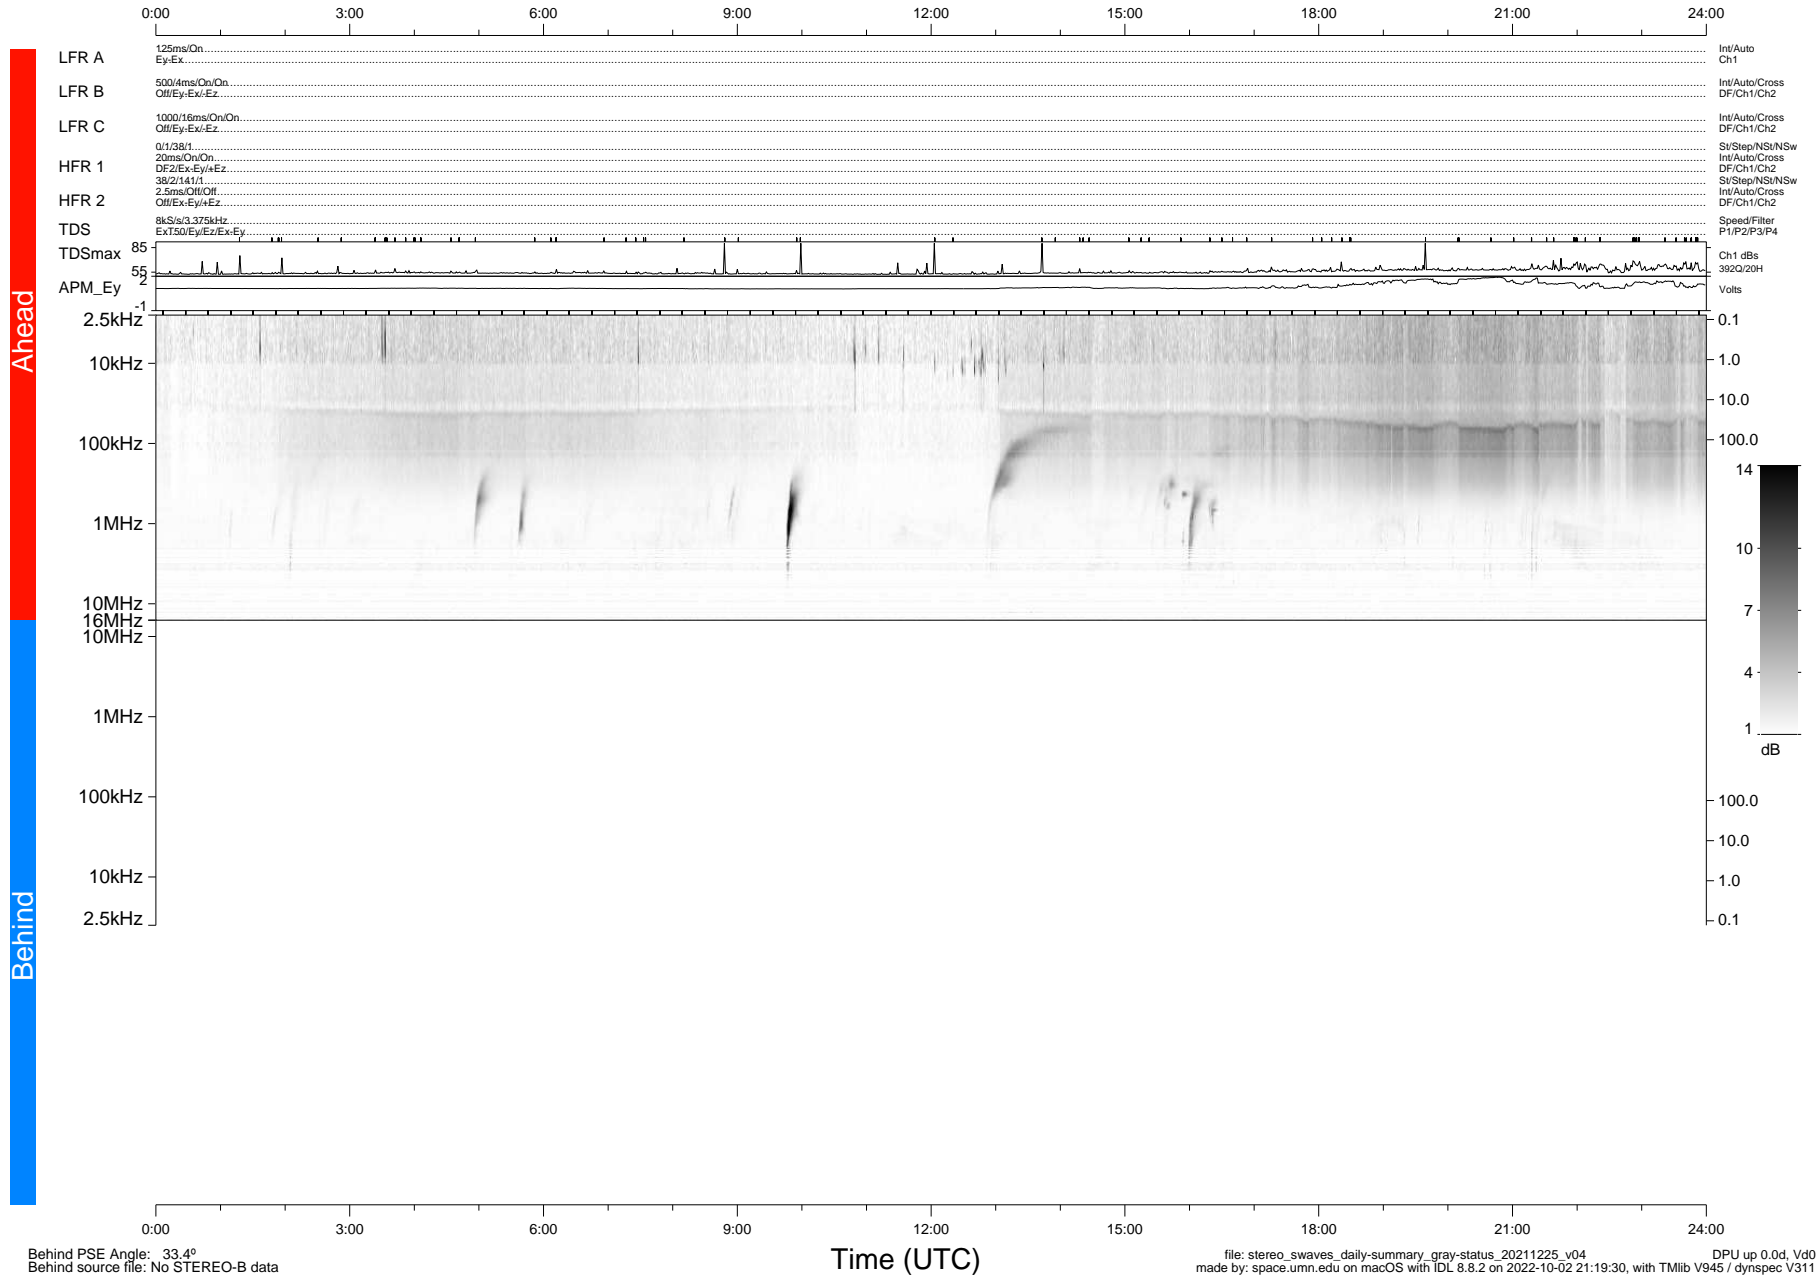

# STEREO/WAVES Daily Summary - 25-Dec-2021 (DOY 359)

Ahead source file: swaves\_ahead\_2021\_359\_1\_05.fin (Recovery: 100.0% HK, 109% Pkts)  
 Ahead PSE Angle: -35.6°

DPU up 2362.9d, V412d40

Behind PSE Angle: 33.4°  
 Behind source file: No STEREO-B data

file: stereo\_swaves\_daily-summary\_gray-status\_20211225\_v04  
 made by: space.umn.edu on macOS with IDL 8.8.2 on 2022-10-02 21:19:30, with Tlib V945 / dynspec V311  
 DPU up 0.0d, Vd0