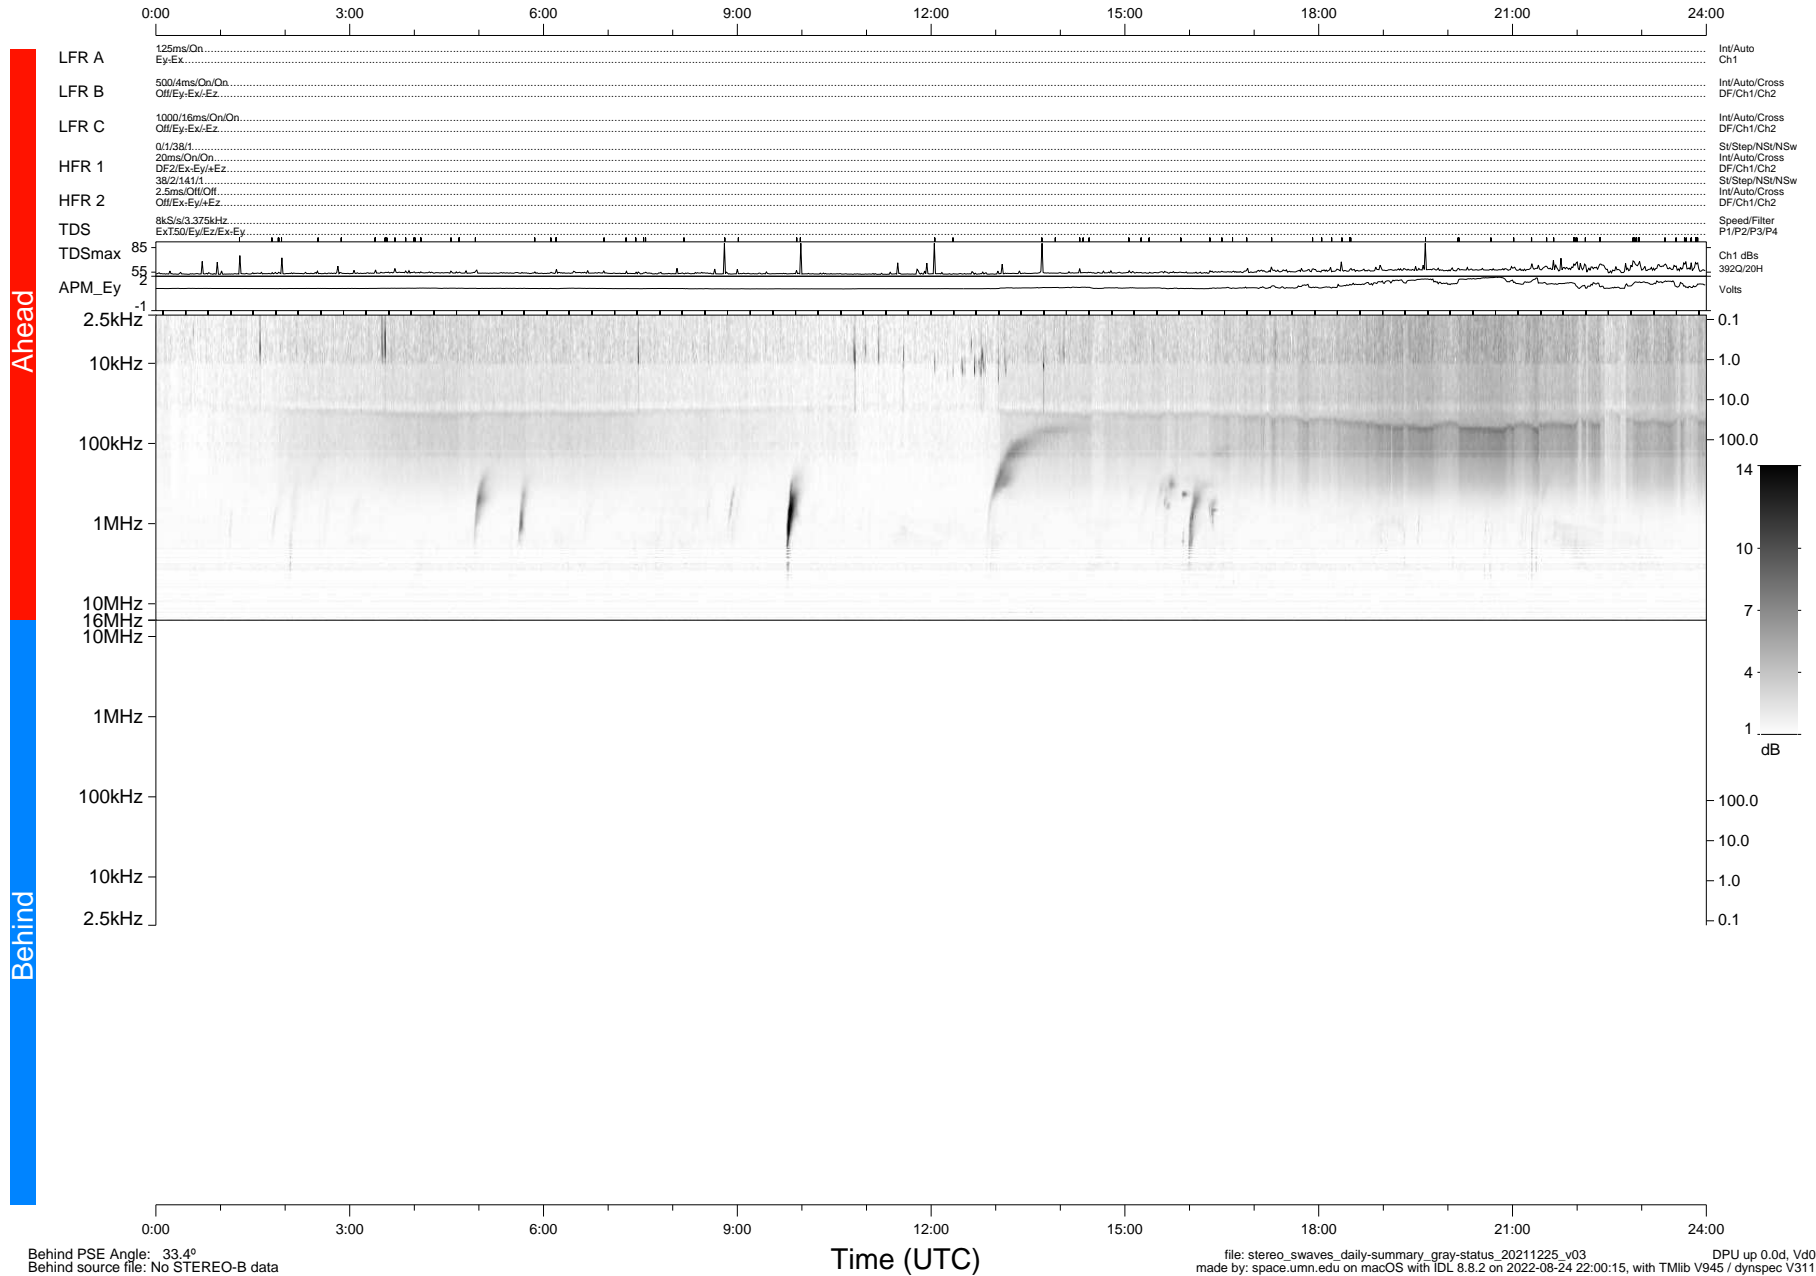

STEREO/WAVES Daily Summary - 25-Dec-2021 (DOY 359)

Ahead source file: swaves_ahead_2021_359_1_05.fin (Recovery: 100.0% HK, 109% Pkts)
 Ahead PSE Angle: -35.6°

DPU up 2362.9d, V412d40

Behind PSE Angle: 33.4°
 Behind source file: No STEREO-B data

file: stereo_swaves_daily-summary_gray-status_20211225_v03 DPU up 0.0d, Vd0
 made by: space.umn.edu on macOS with IDL 8.8.2 on 2022-08-24 22:00:15, with TLib V945 / dynspec V311