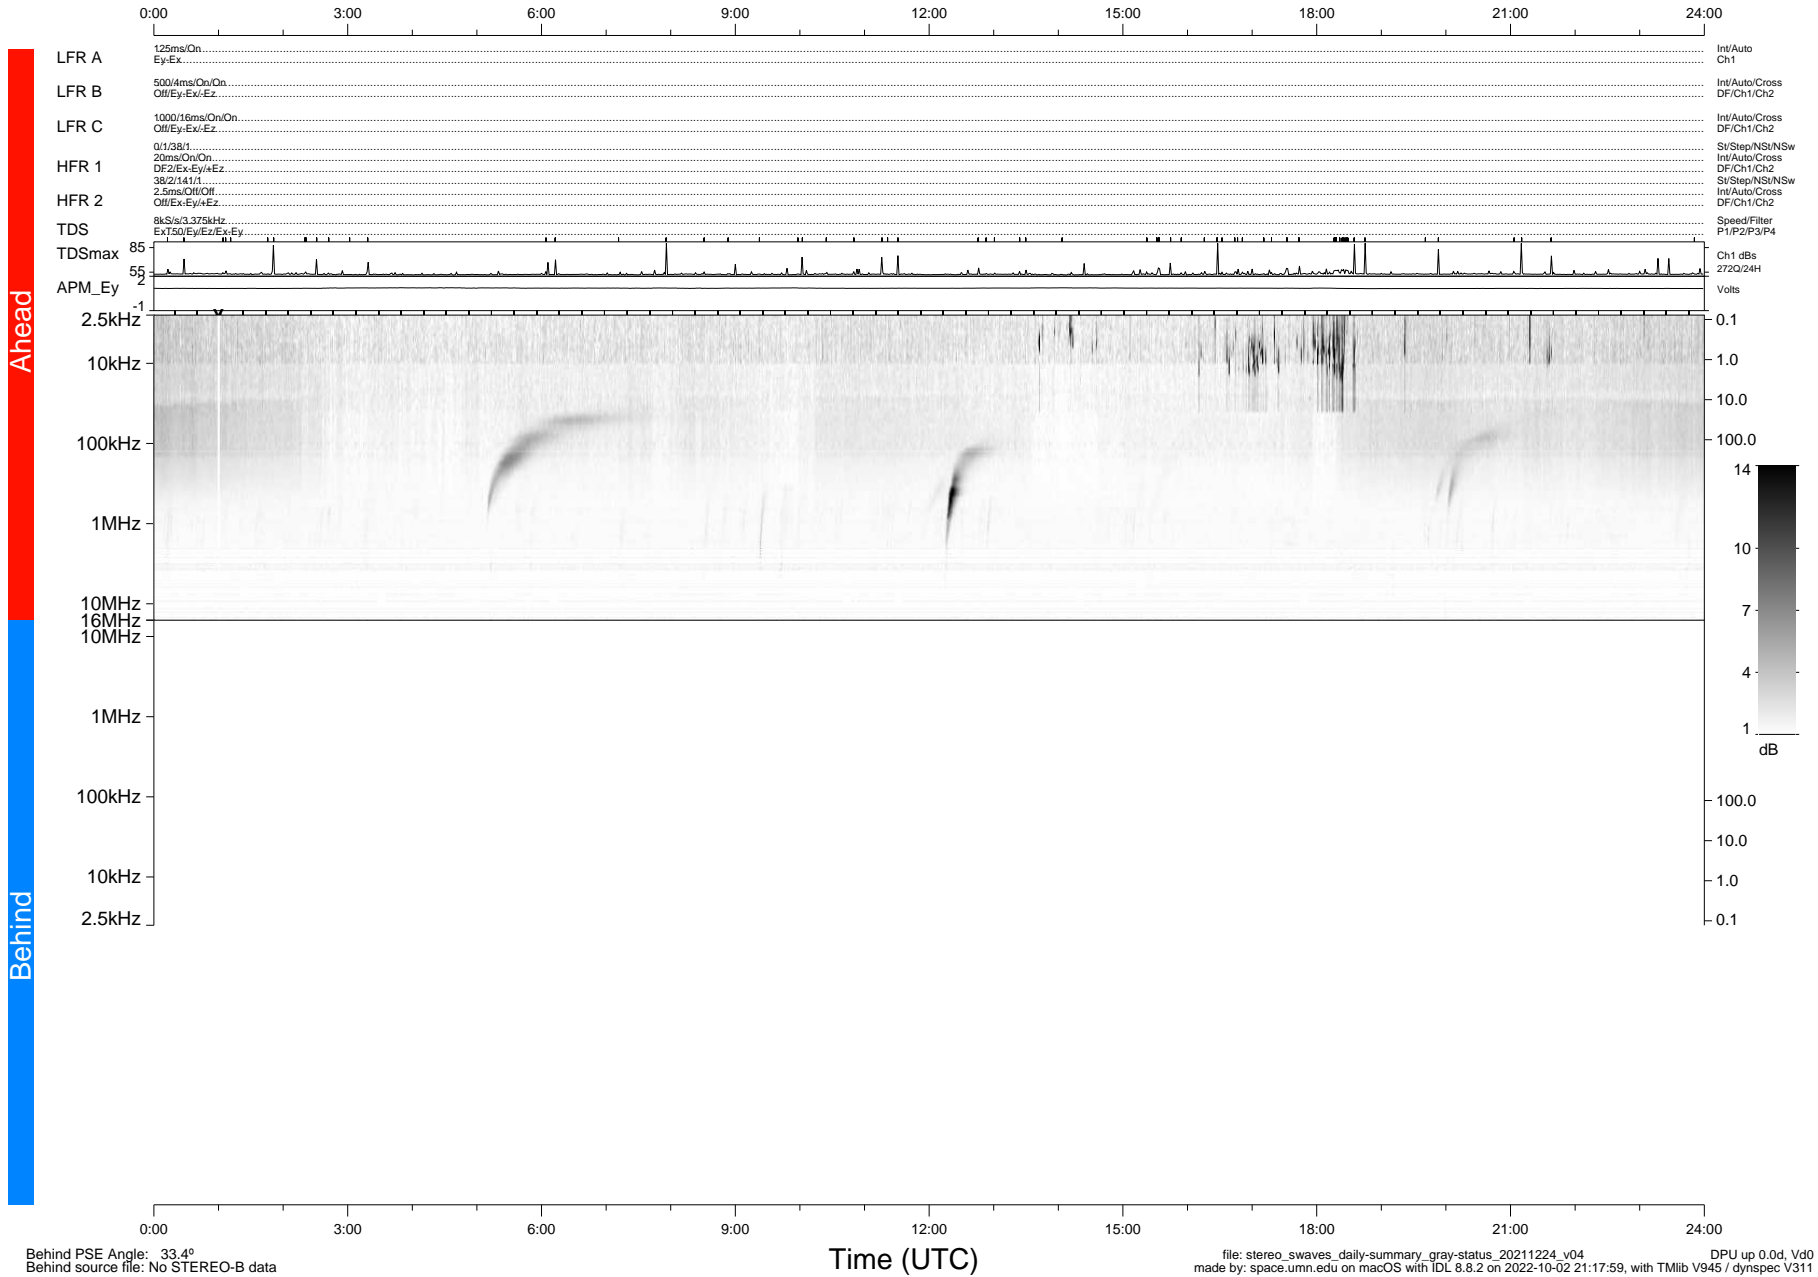

STEREO/WAVES Daily Summary - 24-Dec-2021 (DOY 358)

Ahead source file: swaves_ahead_2021_358_1_05.fin (Recovery: 100.0% HK, 92% Pkts)
Ahead PSE Angle: -35.6°

DPU up 2361.9d, V412d40

Behind PSE Angle: 33.4°
Behind source file: No STEREO-B data