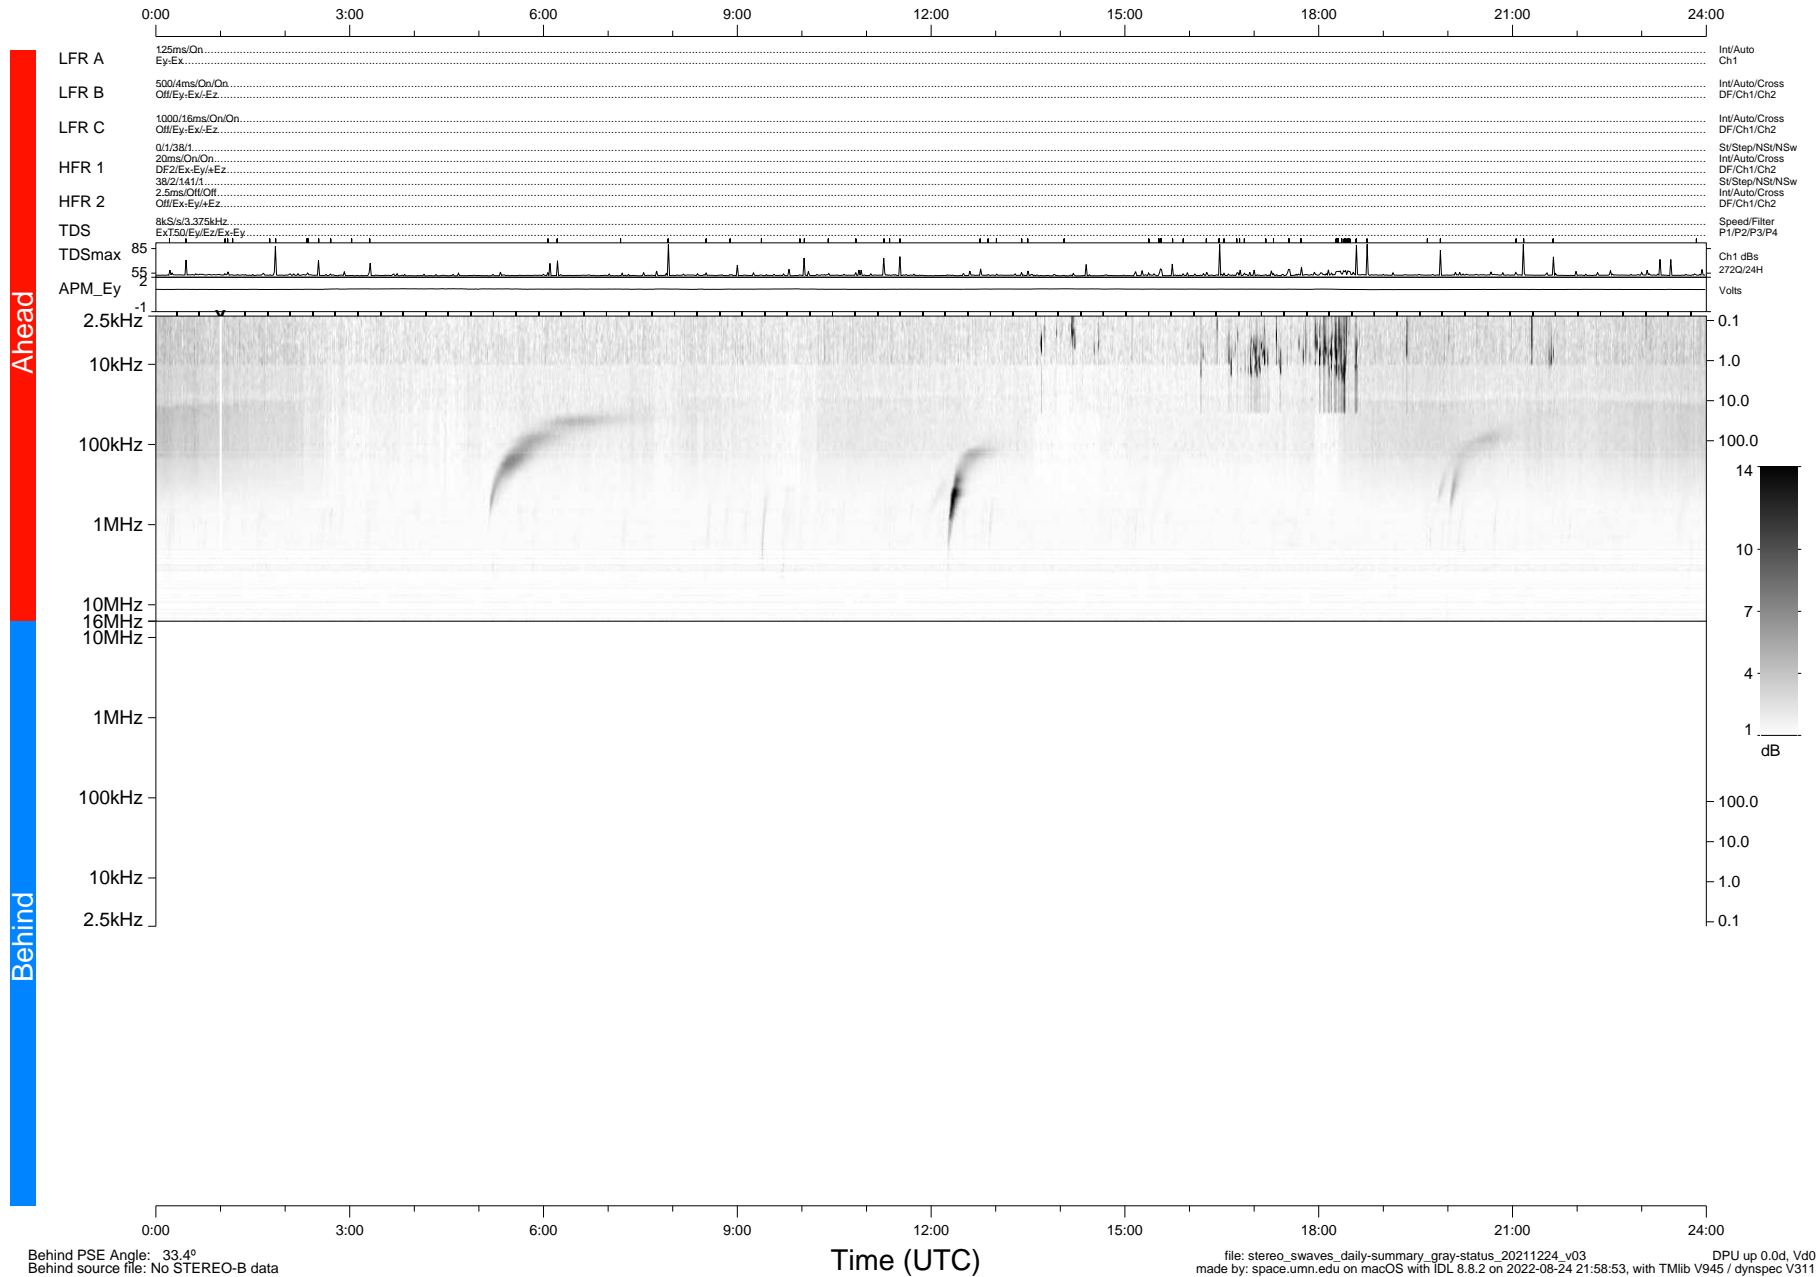

STEREO/WAVES Daily Summary - 24-Dec-2021 (DOY 358)

Ahead source file: swaves_ahead_2021_358_1_05.fin (Recovery: 100.0% HK, 92% Pkts)
 Ahead PSE Angle: -35.6°

DPU up 2361.9d, V412d40

Behind PSE Angle: 33.4°
 Behind source file: No STEREO-B data

Time (UTC)

file: stereo_swaves_daily-summary_gray-status_20211224_v03 DPU up 0.0d, Vd0
 made by: space.umn.edu on macOS with IDL 8.8.2 on 2022-08-24 21:58:53, with TLib V945 / dynspec V311