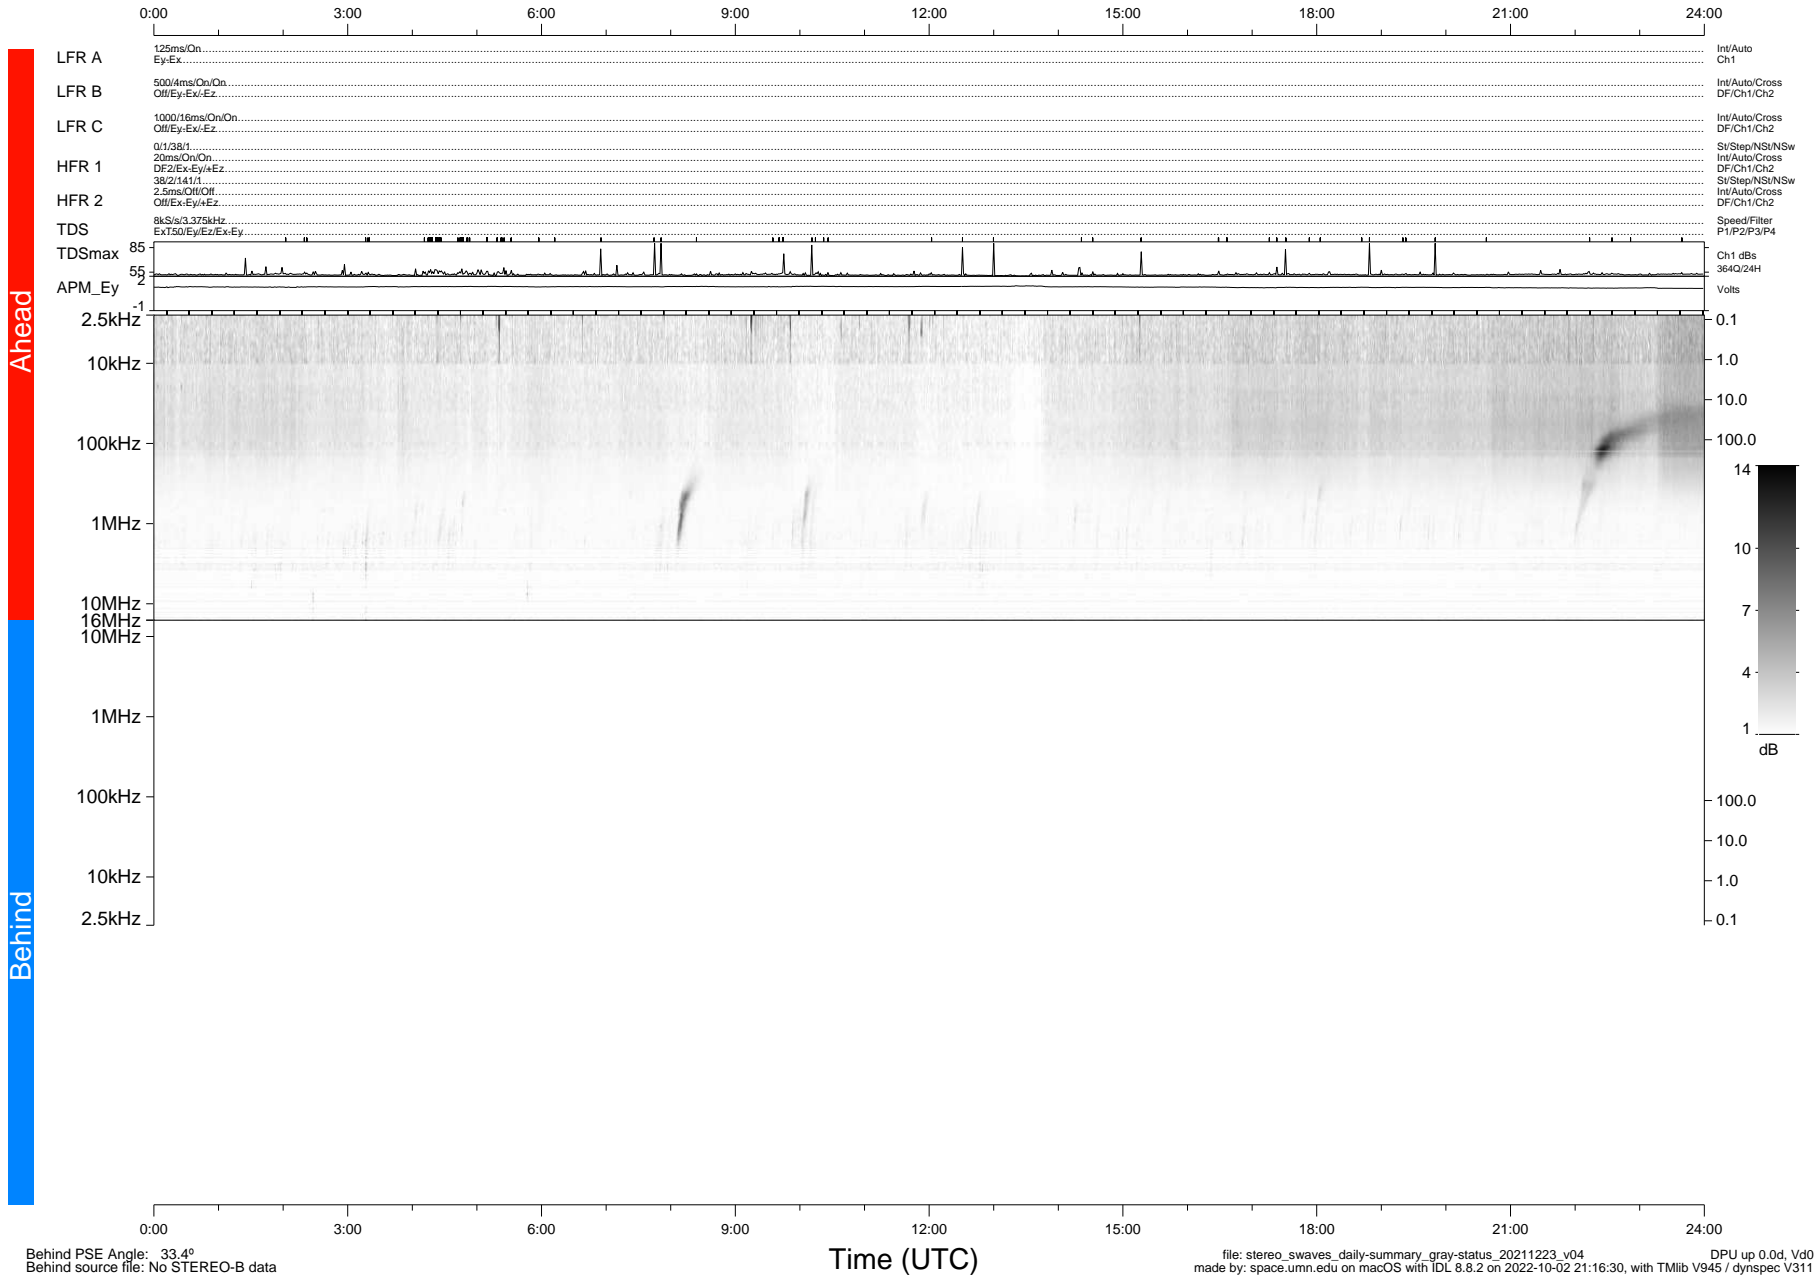

STEREO/WAVES Daily Summary - 23-Dec-2021 (DOY 357)

Ahead source file: swaves_ahead_2021_357_1_05.fin (Recovery: 100.0% HK, 106% Pkts)
 Ahead PSE Angle: -35.6°

DPU up 2360.9d, V412d40

Behind PSE Angle: 33.4°
 Behind source file: No STEREO-B data

Time (UTC)

file: stereo_swaves_daily-summary_gray-status_20211223_v04
 made by: space.umn.edu on macOS with IDL 8.8.2 on 2022-10-02 21:16:30, with Tlib V945 / dynspec V311
 DPU up 0.0d, Vd0