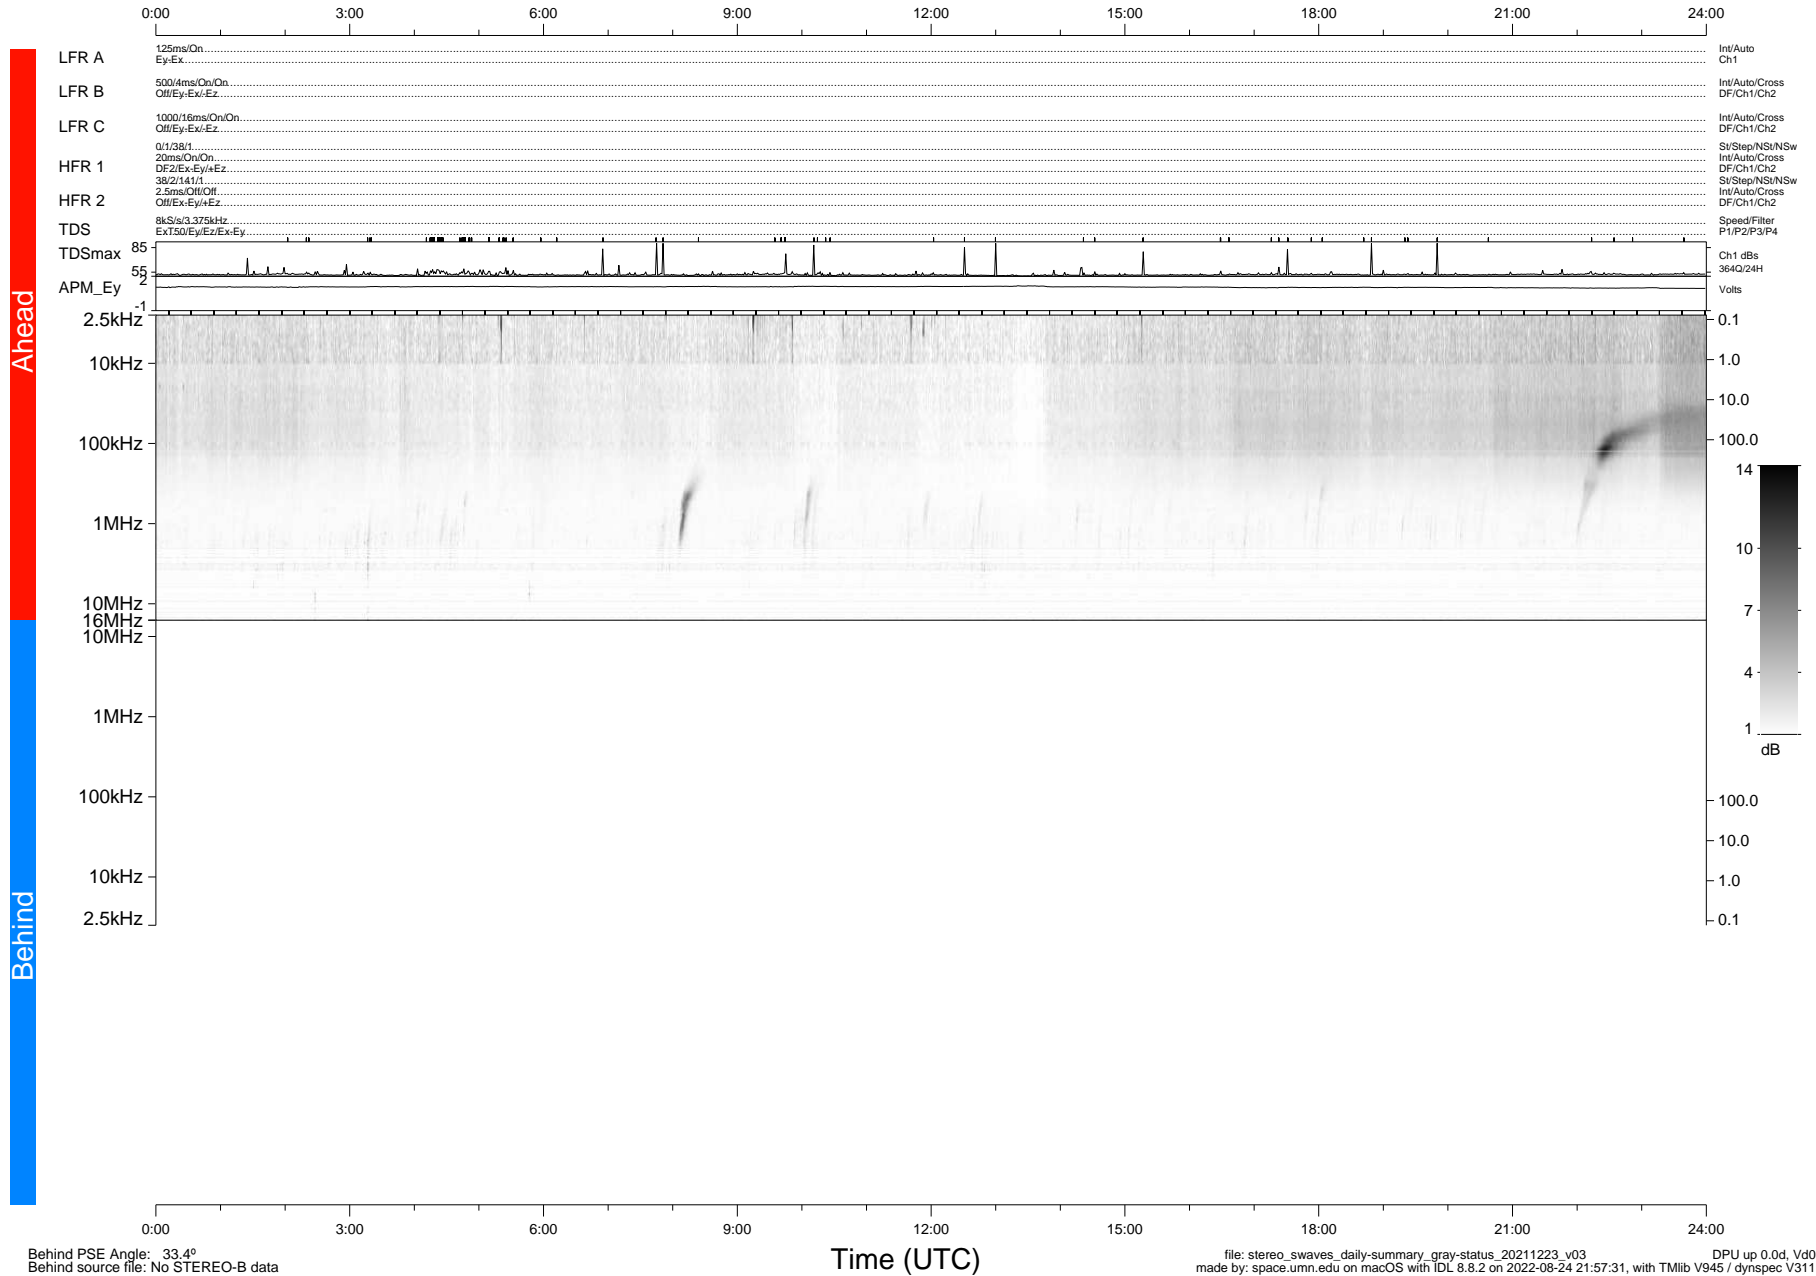

# STEREO/WAVES Daily Summary - 23-Dec-2021 (DOY 357)

Ahead source file: swaves\_ahead\_2021\_357\_1\_05.fin (Recovery: 100.0% HK, 106% Pkts)  
 Ahead PSE Angle: -35.6°

DPU up 2360.9d, V412d40

Behind PSE Angle: 33.4°  
 Behind source file: No STEREO-B data

Time (UTC)

file: stereo\_swaves\_daily-summary\_gray-status\_20211223\_v03 DPU up 0.0d, Vd0  
 made by: space.umn.edu on macOS with IDL 8.8.2 on 2022-08-24 21:57:31, with Tlib V945 / dynspec V311