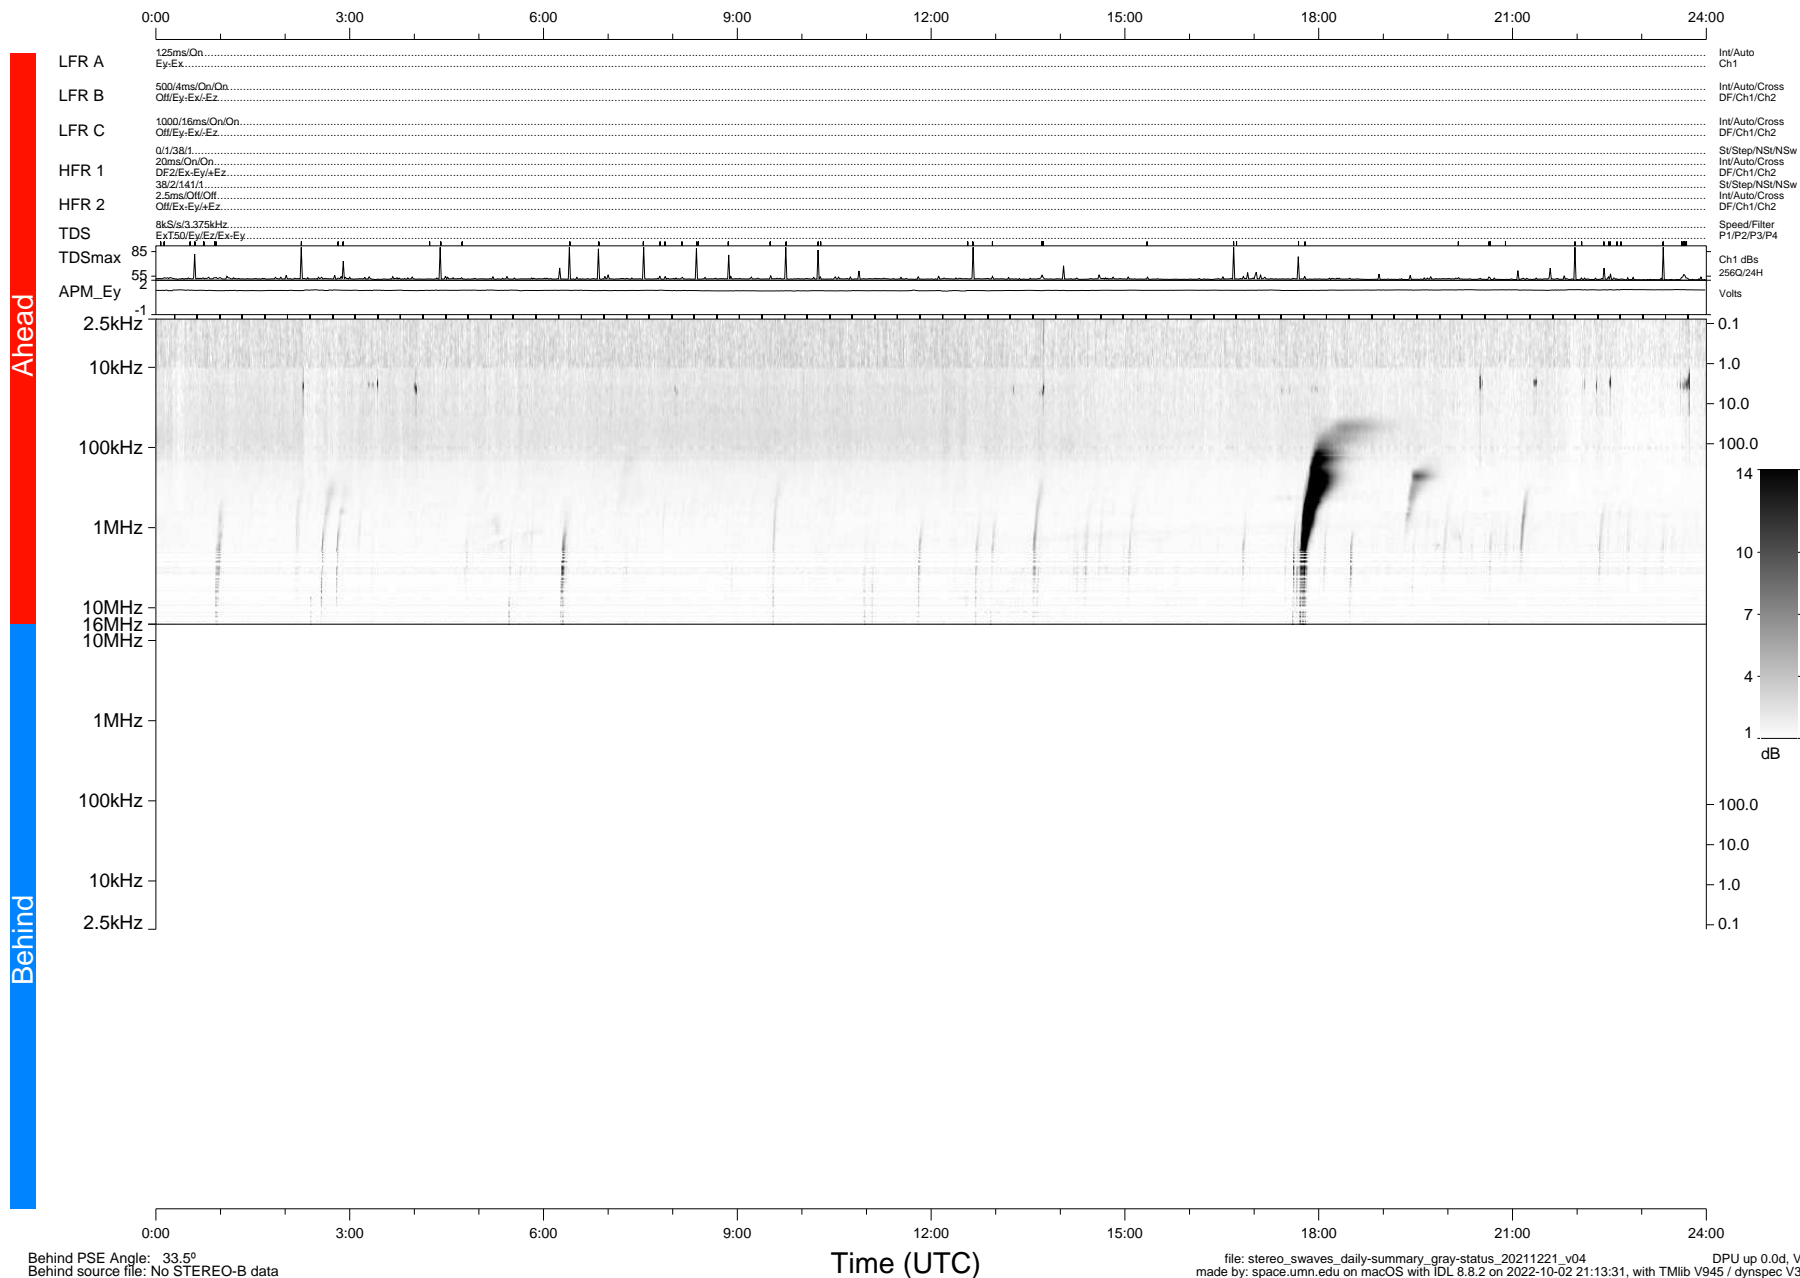

# STEREO/WAVES Daily Summary - 21-Dec-2021 (DOY 355)

Ahead source file: swaves\_ahead\_2021\_355\_1\_05.fin (Recovery: 100.0% HK, 90% Pkts)  
 Ahead PSE Angle: -35.6°

DPU up 2358.9d, V412d40

Behind PSE Angle: 33.5°  
 Behind source file: No STEREO-B data

file: stereo\_swaves\_daily-summary\_gray-status\_20211221\_v04  
 made by: space.umn.edu on macOS with IDL 8.8.2 on 2022-10-02 21:13:31, with TLib V945 / dynspec V311