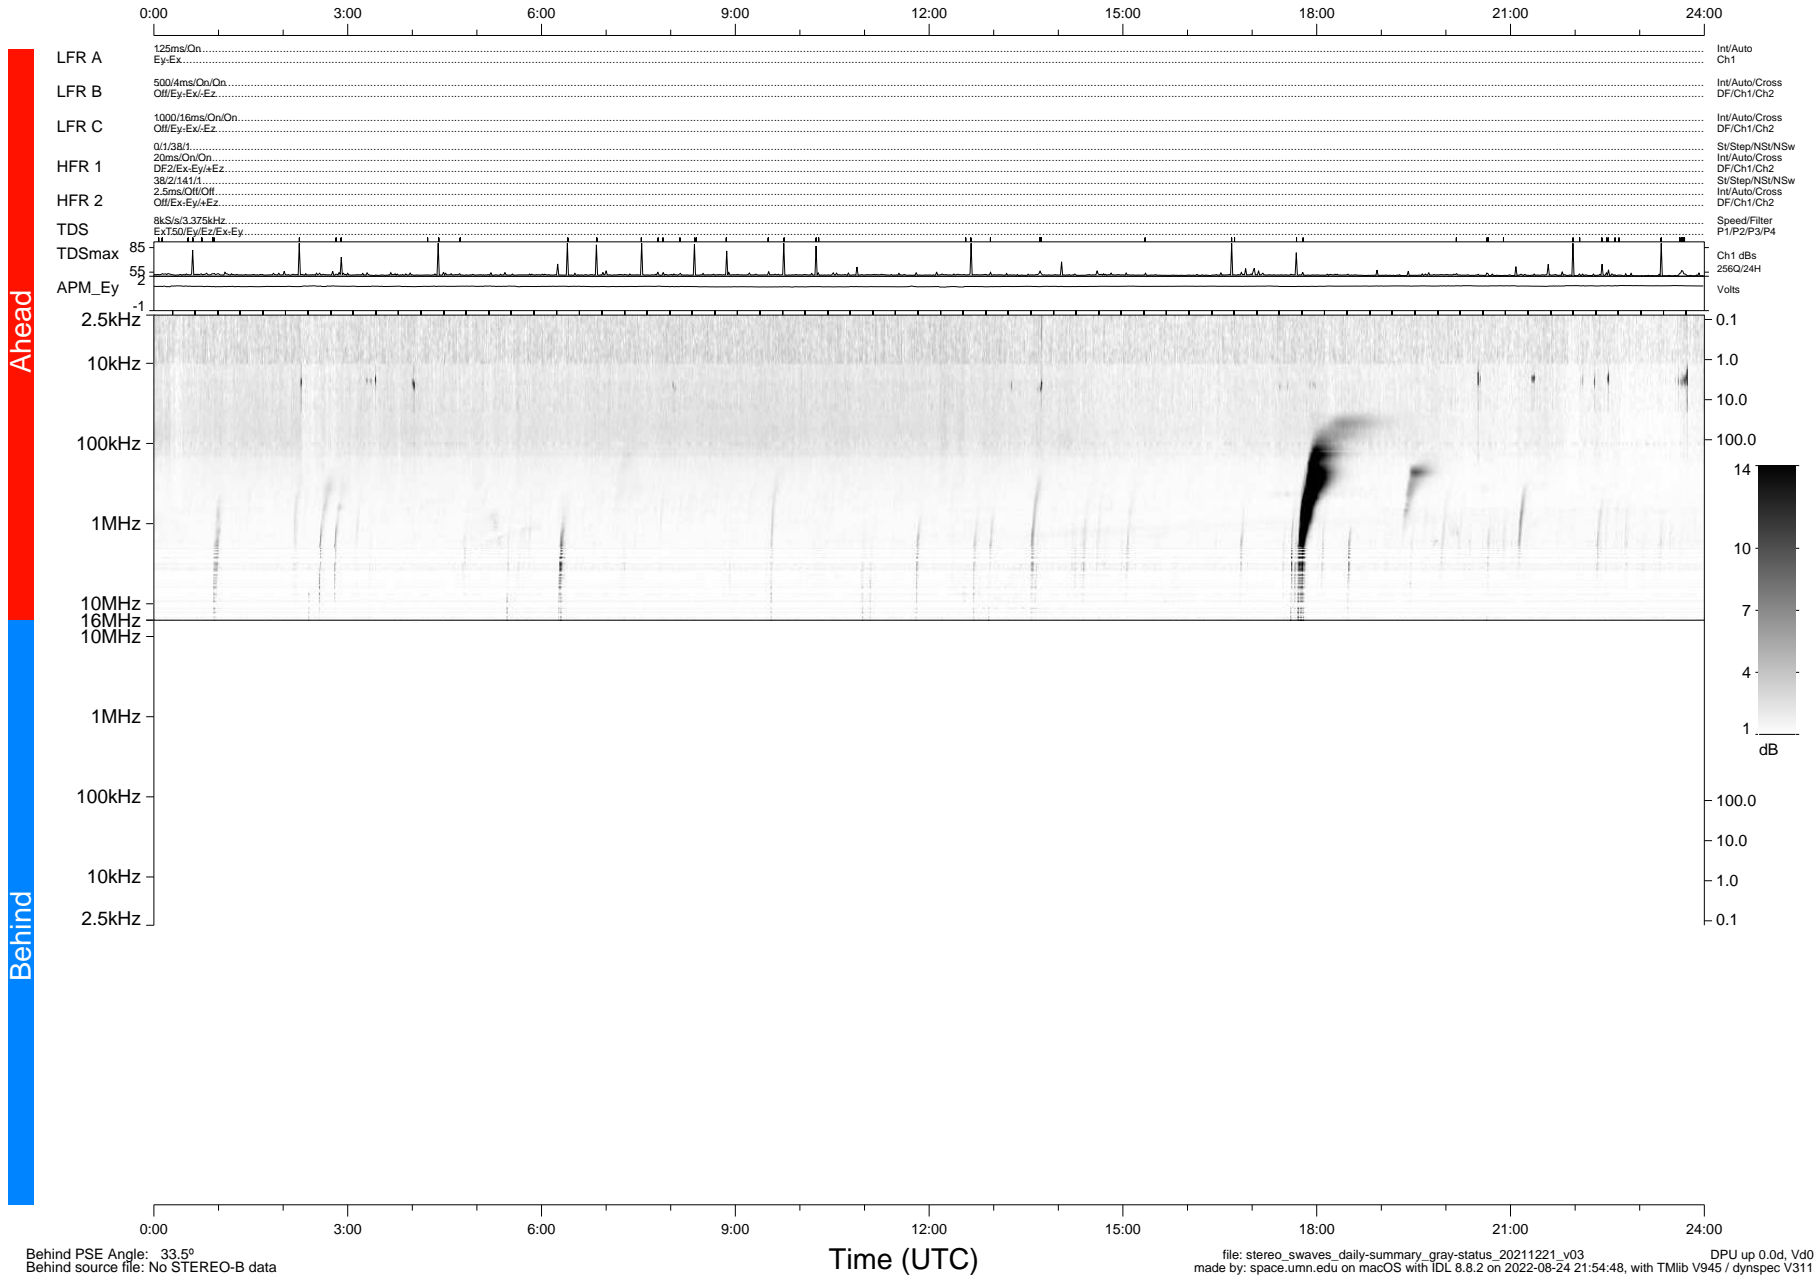

STEREO/WAVES Daily Summary - 21-Dec-2021 (DOY 355)

Ahead source file: swaves_ahead_2021_355_1_05.fin (Recovery: 100.0% HK, 90% Pkts)
 Ahead PSE Angle: -35.6°

DPU up 2358.9d, V412d40

Behind PSE Angle: 33.5°
 Behind source file: No STEREO-B data

file: stereo_swaves_daily-summary_gray-status_20211221_v03
 made by: space.umn.edu on macOS with IDL 8.8.2 on 2022-08-24 21:54:48, with Tlib V945 / dynspec V311
 DPU up 0.0d, Vd0