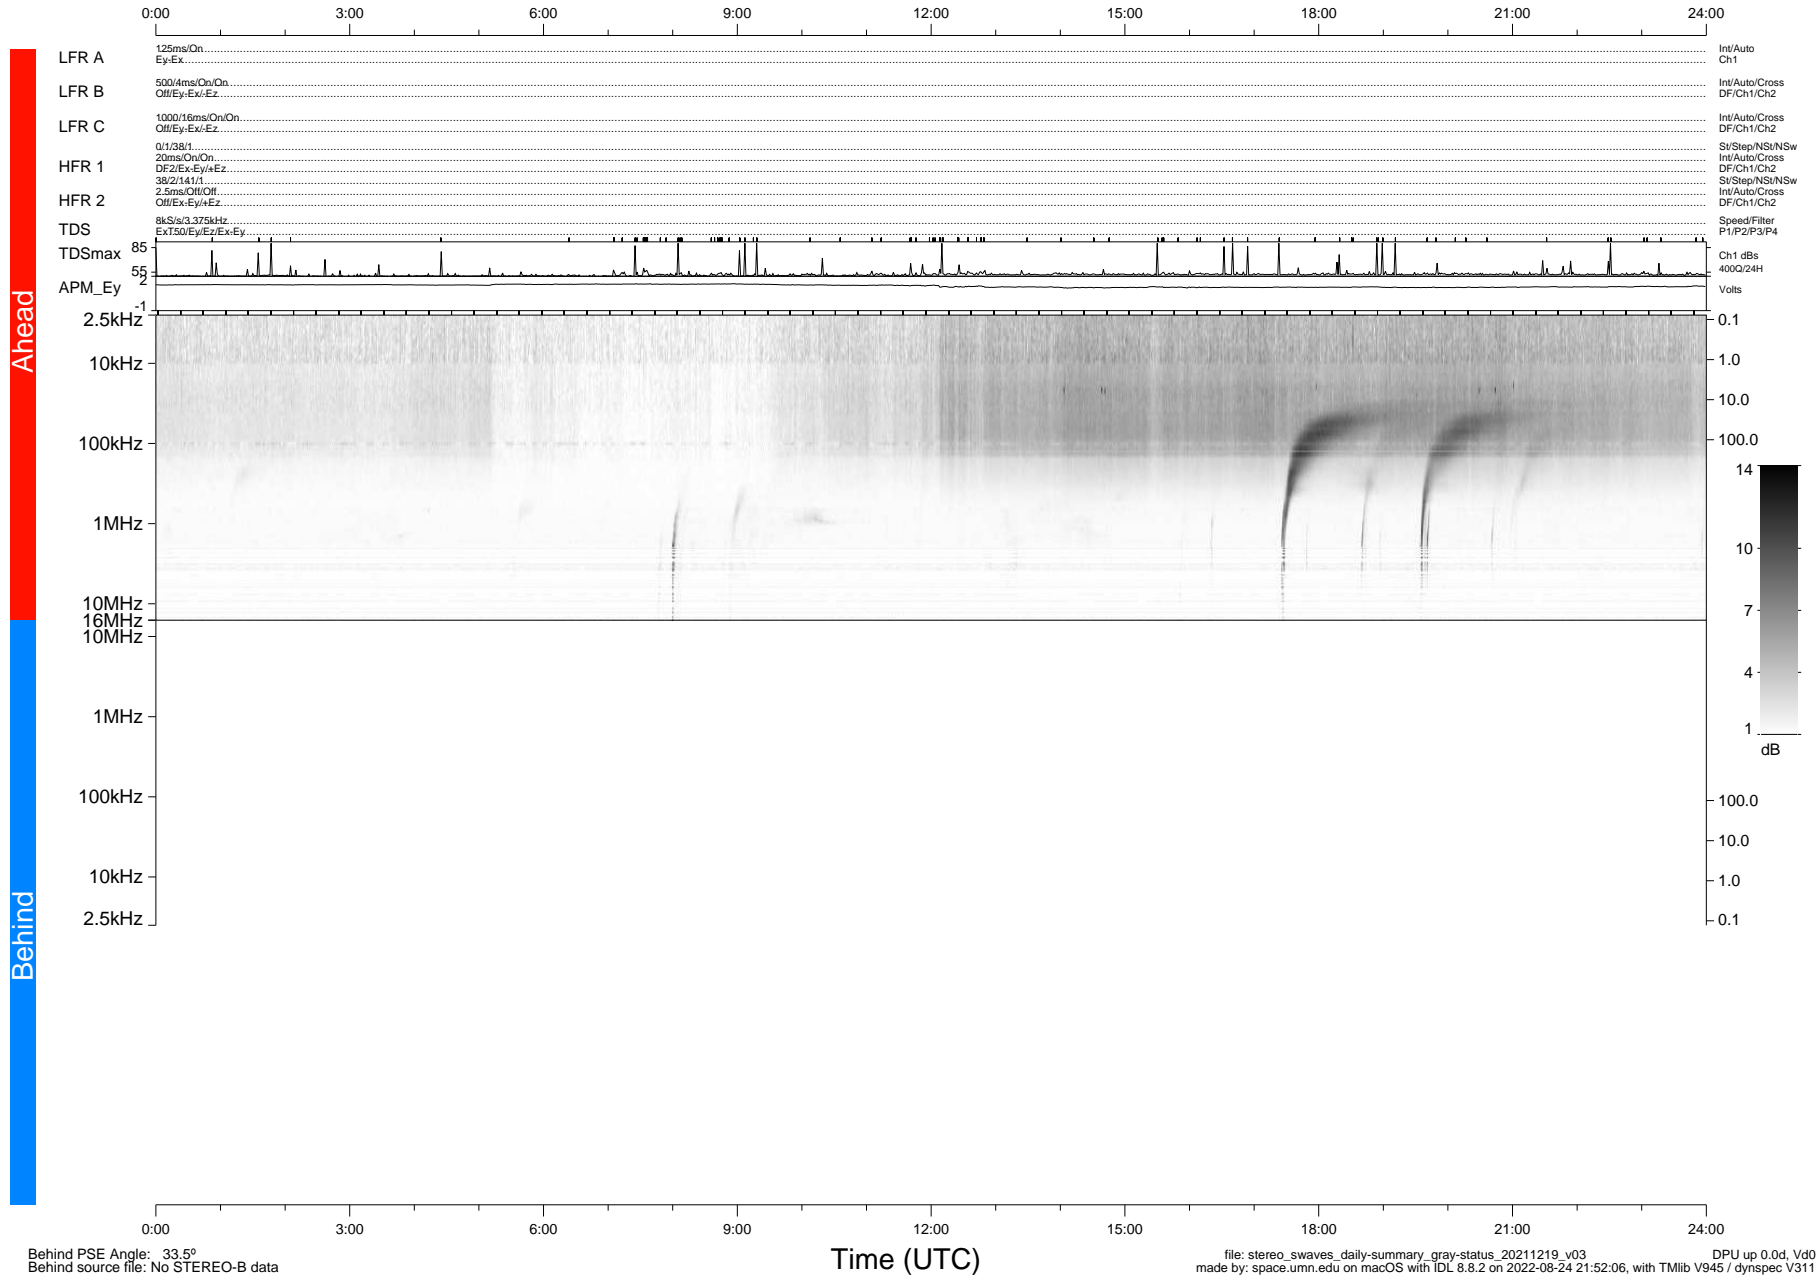

STEREO/WAVES Daily Summary - 19-Dec-2021 (DOY 353)

Ahead source file: swaves_ahead_2021_353_1_05.fin (Recovery: 100.0% HK, 111% Pkts)
 Ahead PSE Angle: -35.7°

DPU up 2356.9d, V412d40

Behind PSE Angle: 33.5°
 Behind source file: No STEREO-B data

Time (UTC)

file: stereo_swaves_daily-summary_gray-status_20211219_v03 DPU up 0.0d, Vd0
 made by: space.umn.edu on macOS with TDL 8.8.2 on 2022-08-24 21:52:06, with Tlib V945 / dynspec V311