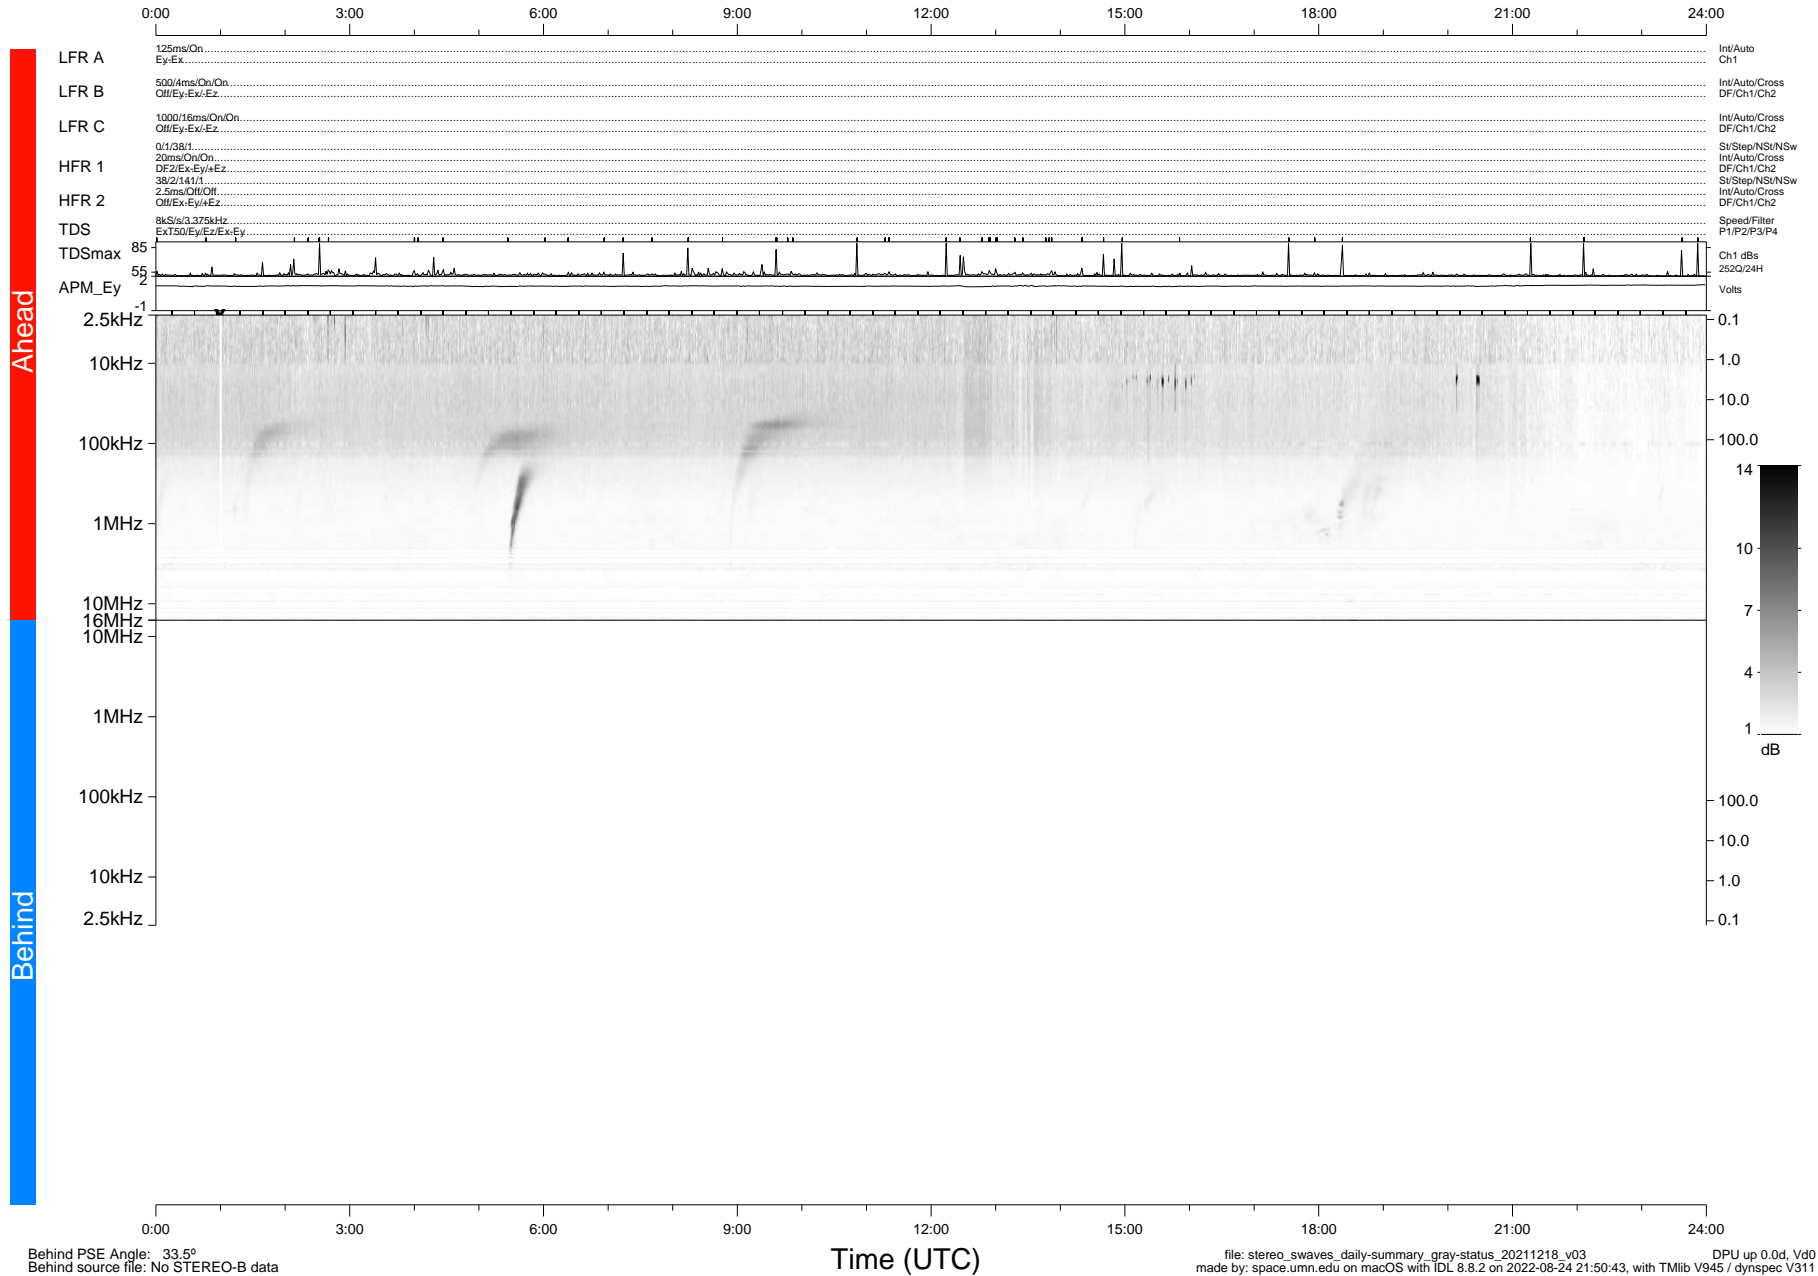

STEREO/WAVES Daily Summary - 18-Dec-2021 (DOY 352)

Ahead source file: swaves_ahead_2021_352_1_05.fin (Recovery: 100.0% HK, 89% Pkts)
 Ahead PSE Angle: -35.7°

DPU up 2355.9d, V412d40

Behind PSE Angle: 33.5°
 Behind source file: No STEREO-B data

file: stereo_swaves_daily-summary_gray-status_20211218_v03
 made by: space.umn.edu on macOS with IDL 8.8.2 on 2022-08-24 21:50:43, with TLib V945 / dynspec V311
 DPU up 0.0d, Vd0