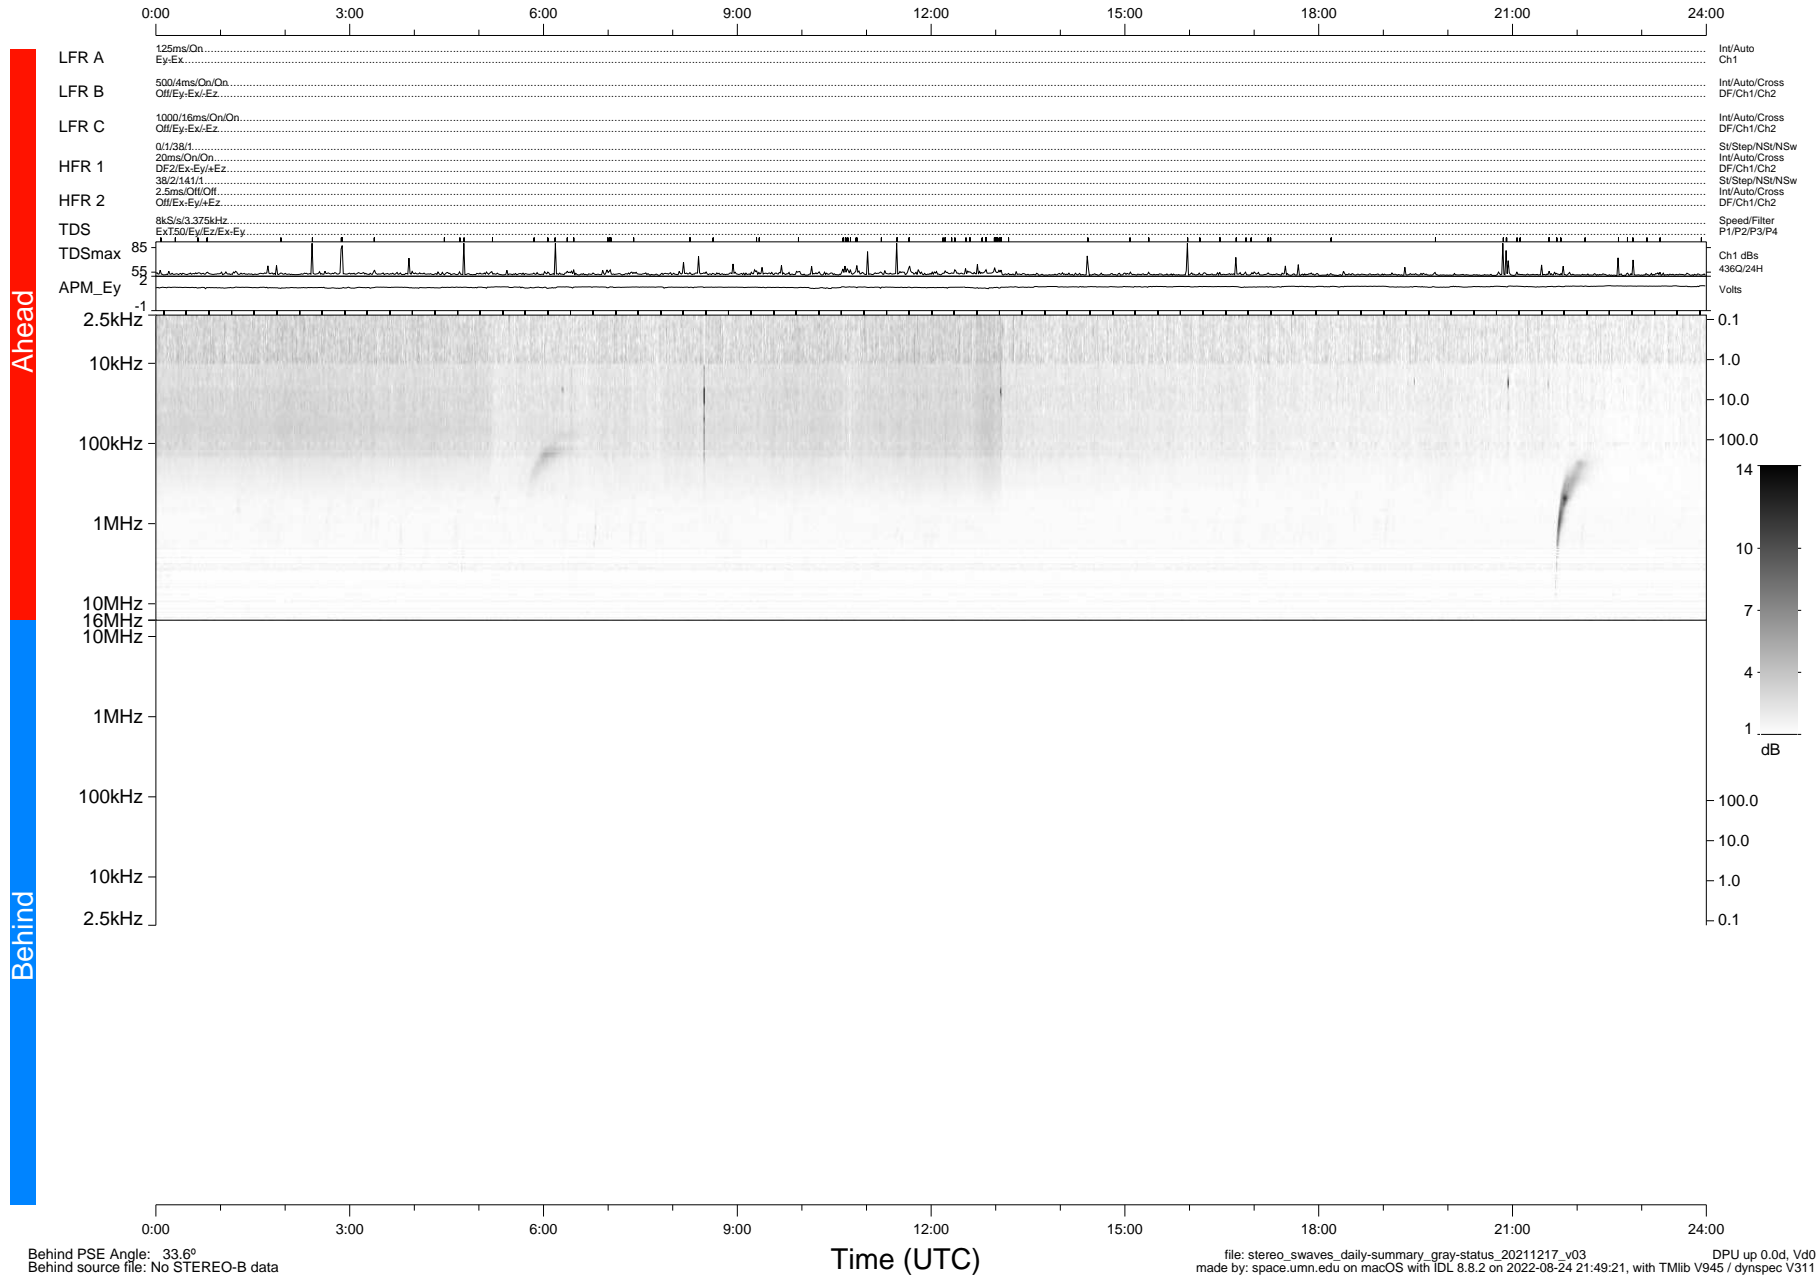

STEREO/WAVES Daily Summary - 17-Dec-2021 (DOY 351)

Ahead source file: swaves_ahead_2021_351_1_05.fin (Recovery: 100.0% HK, 116% Pkts)
 Ahead PSE Angle: -35.7°

DPU up 2354.9d, V412d40

Behind PSE Angle: 33.6°
 Behind source file: No STEREO-B data

Time (UTC)

file: stereo_swaves_daily-summary_gray-status_20211217_v03 DPU up 0.0d, Vd0
 made by: space.umn.edu on macOS with IDL 8.8.2 on 2022-08-24 21:49:21, with Tlib V945 / dynspec V311