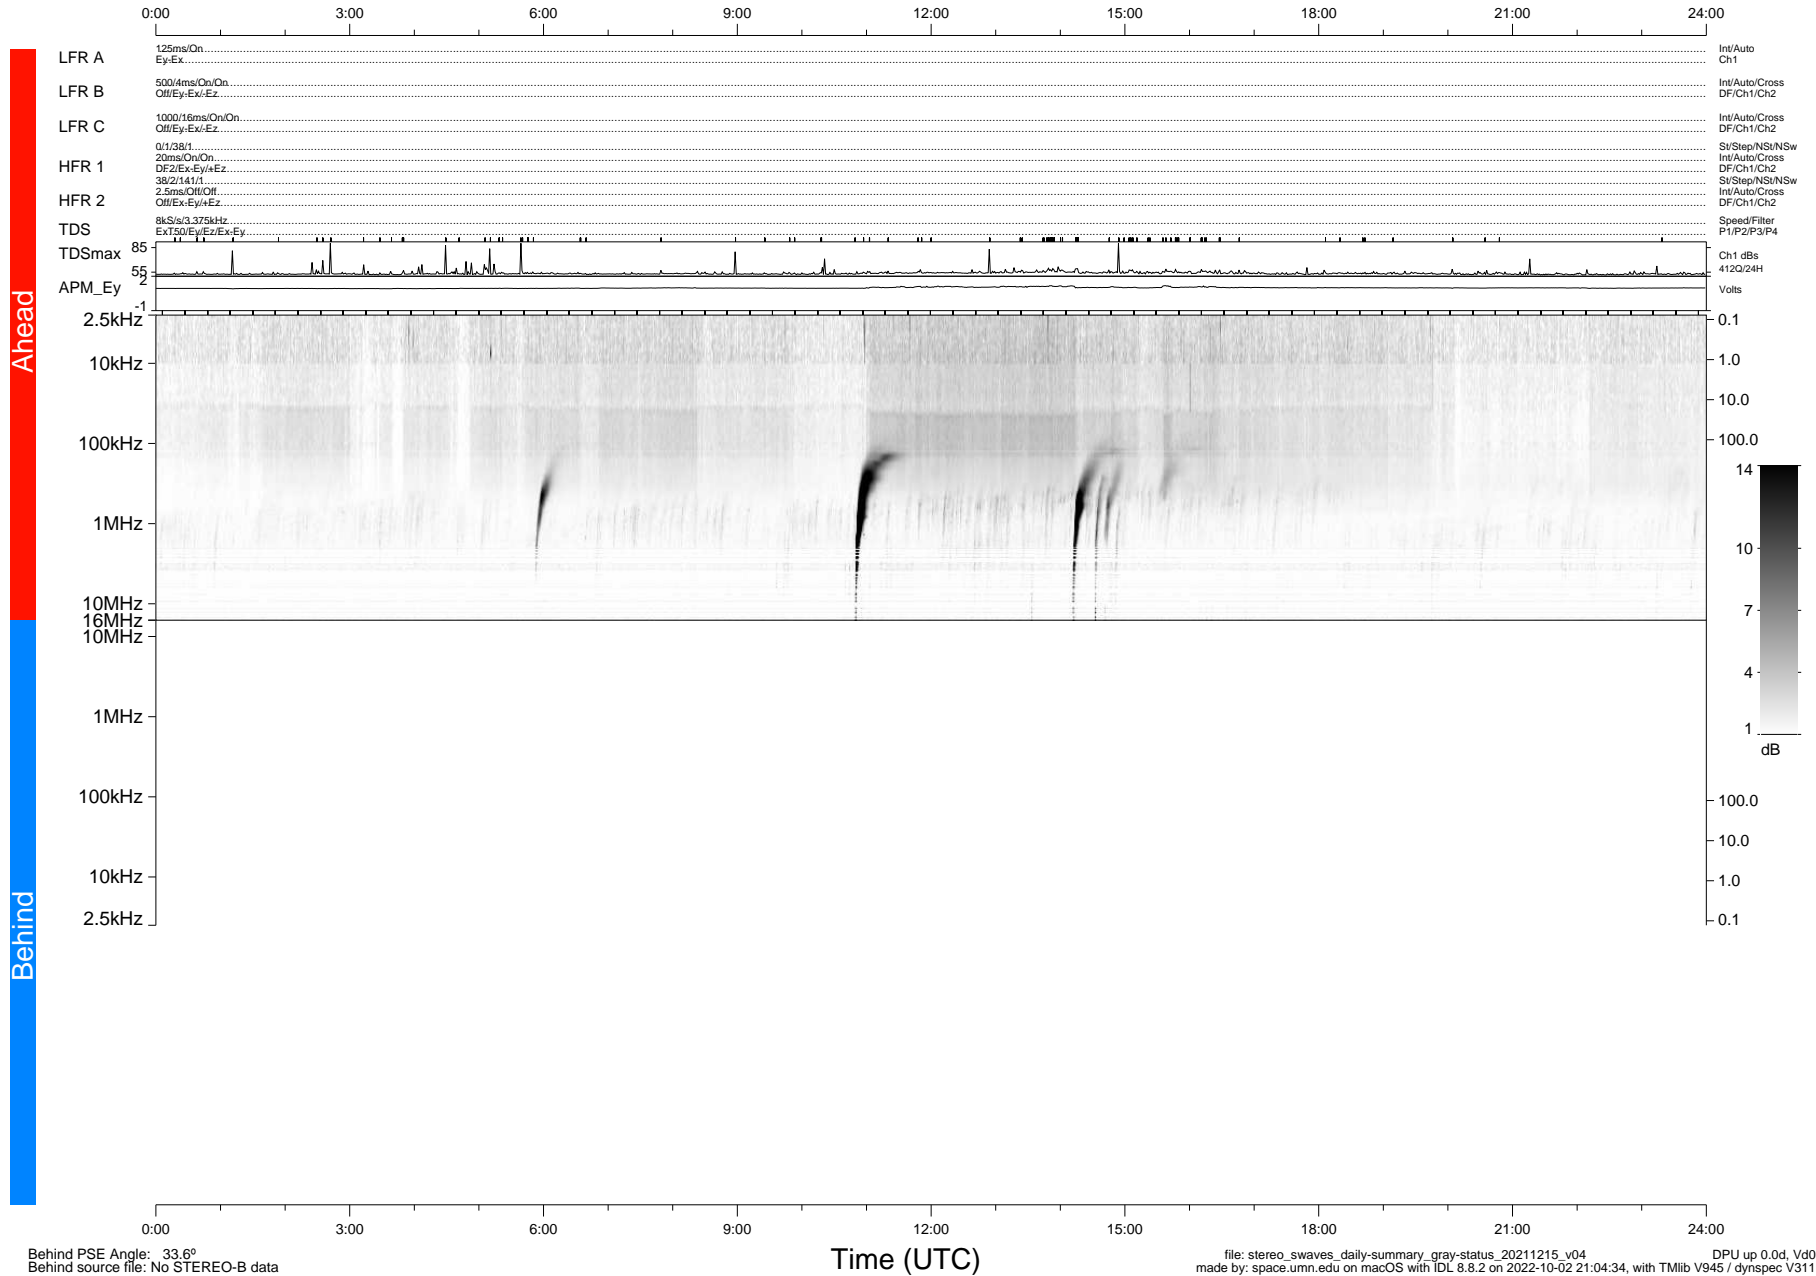

STEREO/WAVES Daily Summary - 15-Dec-2021 (DOY 349)

Ahead source file: swaves_ahead_2021_349_1_06.fin (Recovery: 100.0% HK, 113% Pkts)
 Ahead PSE Angle: -35.8°

DPU up 2352.9d, V412d40

Behind PSE Angle: 33.6°
 Behind source file: No STEREO-B data

file: stereo_swaves_daily-summary_gray-status_20211215_v04
 made by: space.umn.edu on macOS with IDL 8.8.2 on 2022-10-02 21:04:34, with TLib V945 / dynspec V311
 DPU up 0.0d, Vd0