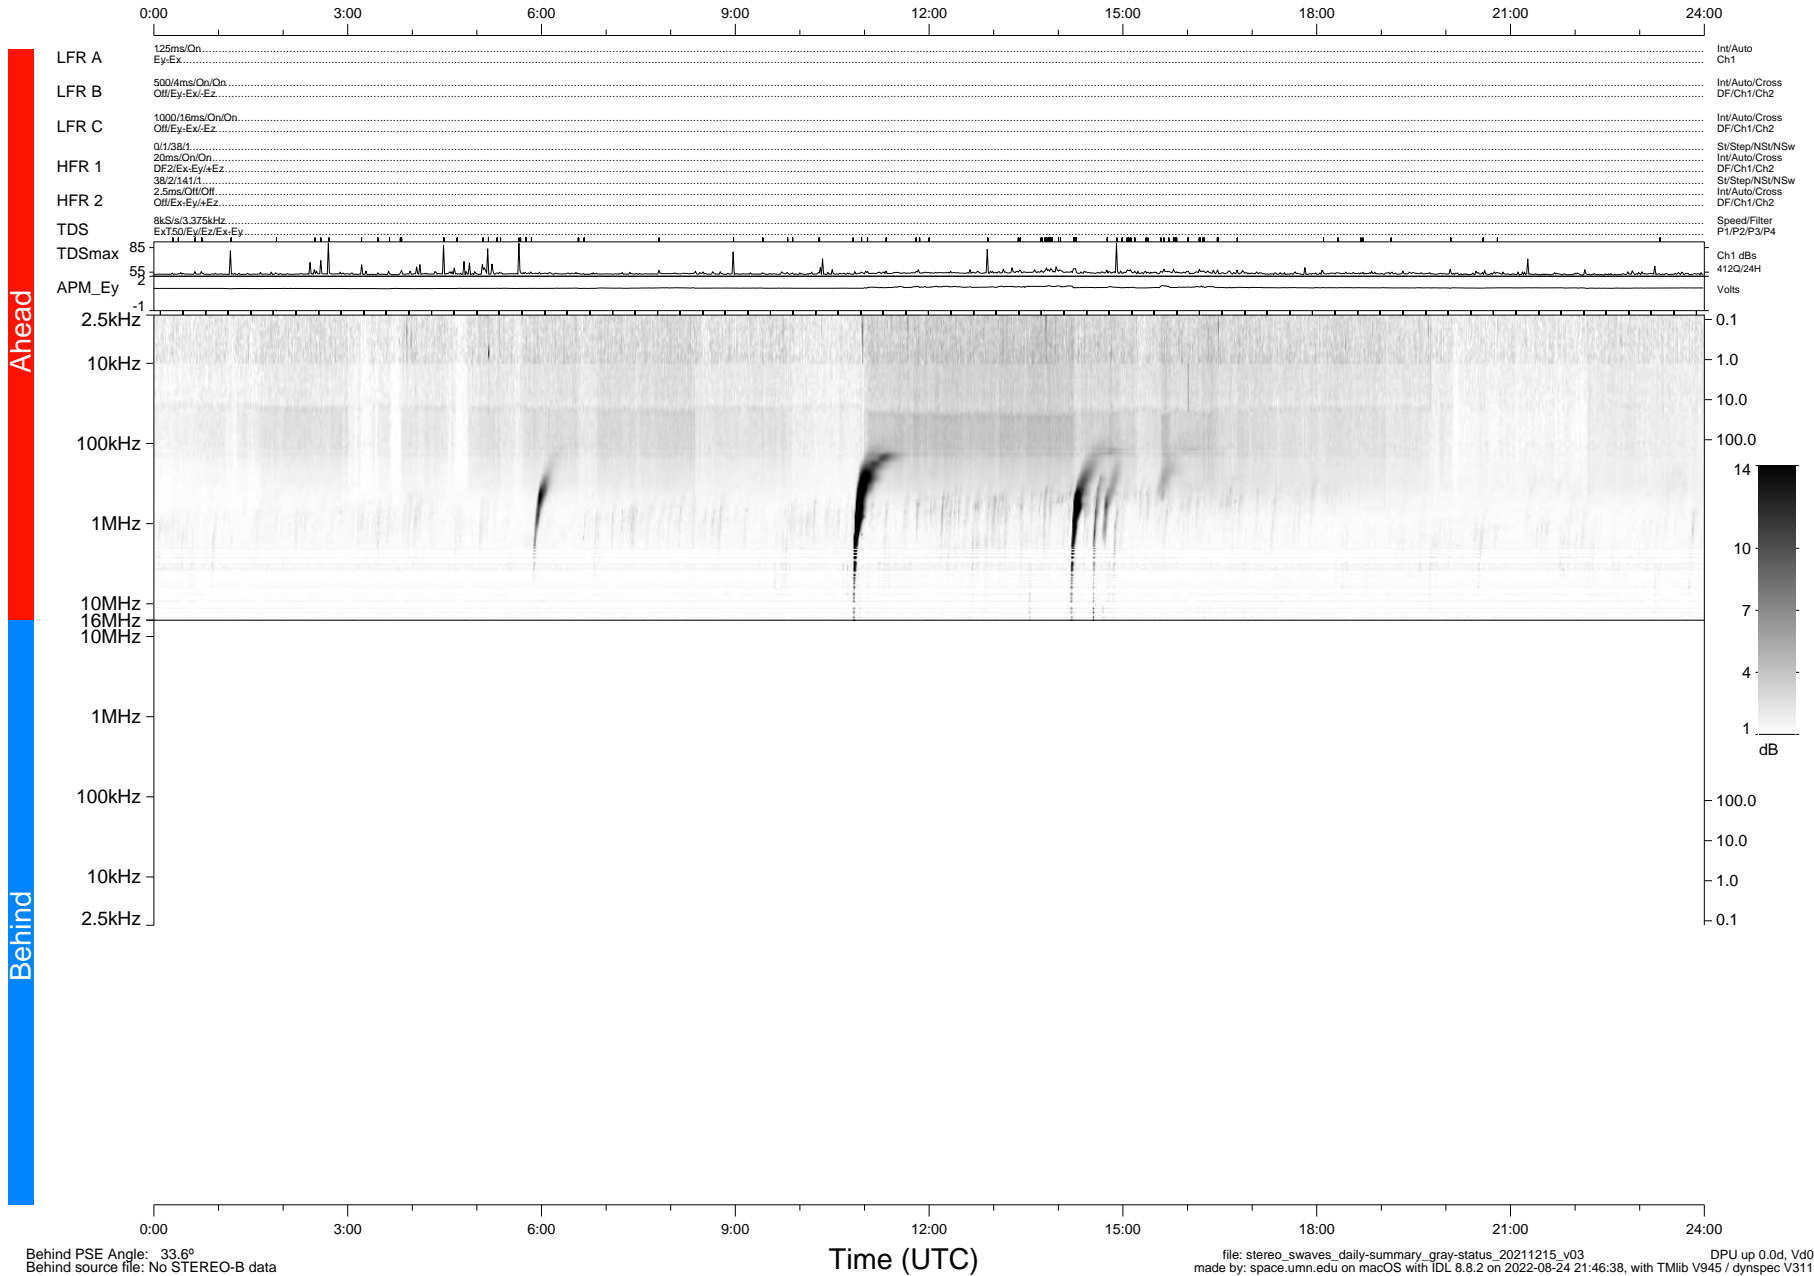

# STEREO/WAVES Daily Summary - 15-Dec-2021 (DOY 349)

Ahead source file: swaves\_ahead\_2021\_349\_1\_06.fin (Recovery: 100.0% HK, 113% Pkts)  
 Ahead PSE Angle: -35.8°

DPU up 2352.9d, V412d40

Behind PSE Angle: 33.6°  
 Behind source file: No STEREO-B data

Time (UTC)

file: stereo\_swaves\_daily-summary\_gray-status\_20211215\_v03 DPU up 0.0d, Vd0  
 made by: space.umn.edu on macOS with IDL 8.8.2 on 2022-08-24 21:46:38, with TLib V945 / dynspec V311