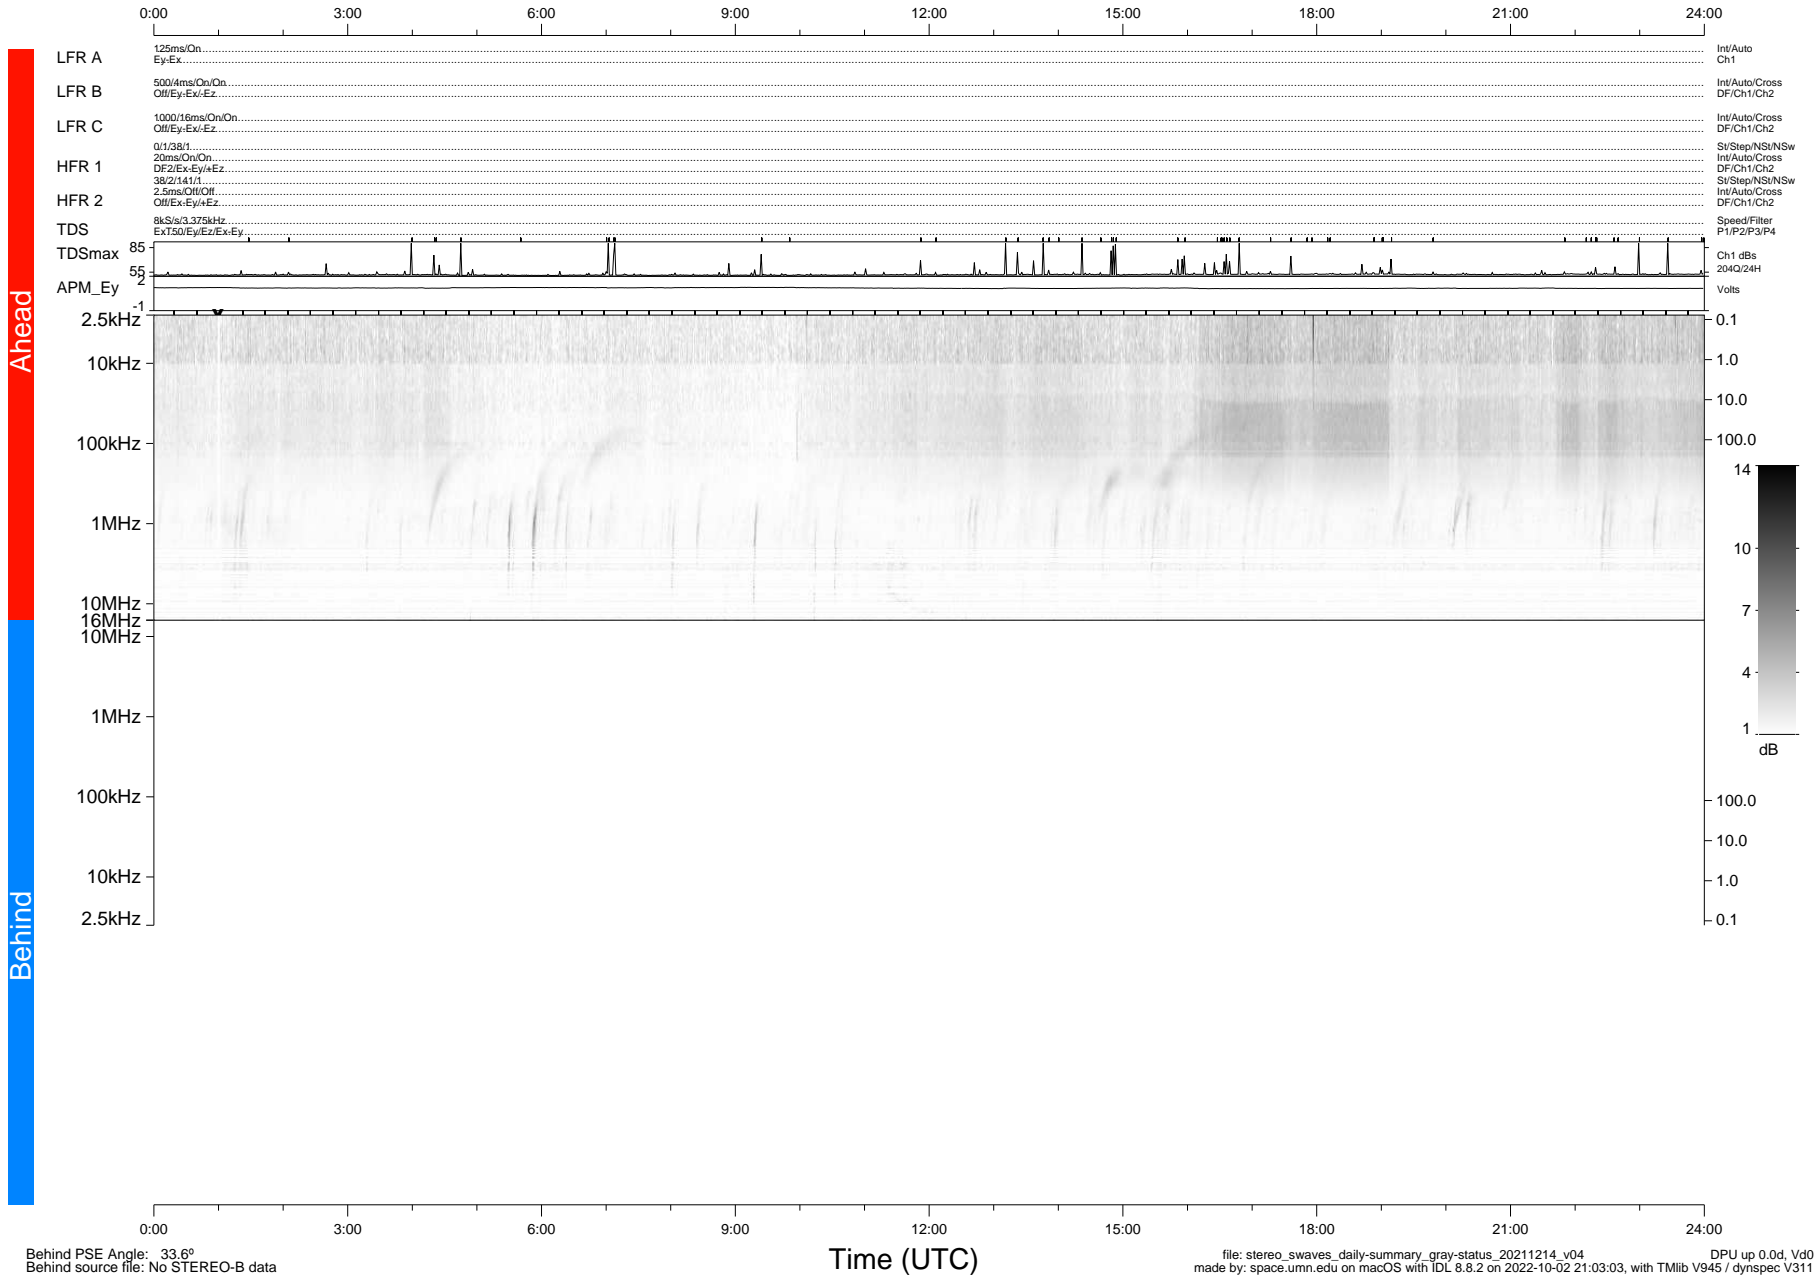

# STEREO/WAVES Daily Summary - 14-Dec-2021 (DOY 348)

Ahead source file: swaves\_ahead\_2021\_348\_1\_06.fin (Recovery: 100.0% HK, 82% Pkts)  
 Ahead PSE Angle: -35.8°

DPU up 2351.9d, V412d40

Behind PSE Angle: 33.6°  
 Behind source file: No STEREO-B data

Time (UTC)

file: stereo\_swaves\_daily-summary\_gray-status\_20211214\_v04  
 made by: space.umn.edu on macOS with IDL 8.8.2 on 2022-10-02 21:03:03, with Tlib V945 / dynspec V311  
 DPU up 0.0d, Vd0