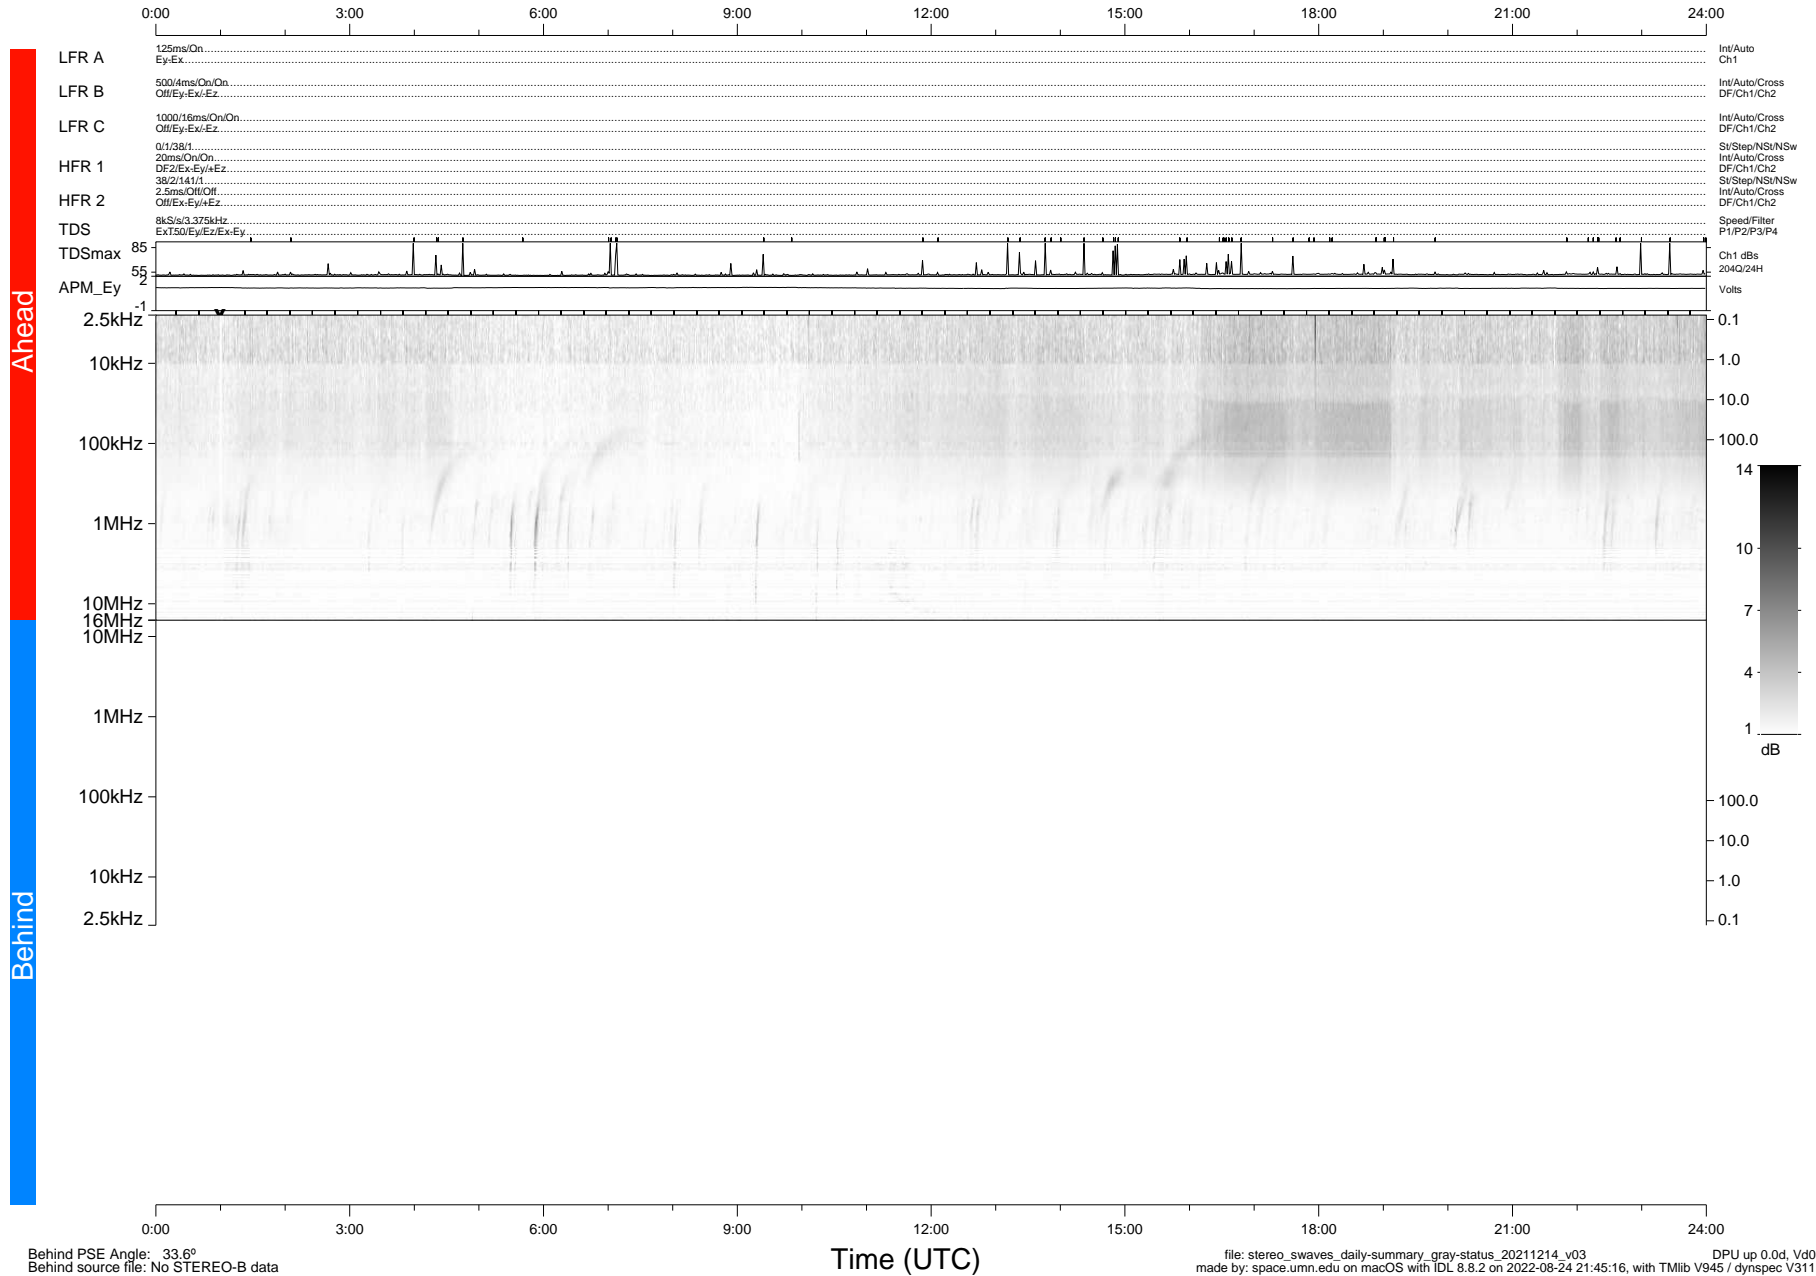

STEREO/WAVES Daily Summary - 14-Dec-2021 (DOY 348)

Ahead source file: swaves_ahead_2021_348_1_06.fin (Recovery: 100.0% HK, 82% Pkts)
 Ahead PSE Angle: -35.8°

DPU up 2351.9d, V412d40

Behind PSE Angle: 33.6°
 Behind source file: No STEREO-B data

file: stereo_swaves_daily-summary_gray-status_20211214_v03
 made by: space.umn.edu on macOS with IDL 8.8.2 on 2022-08-24 21:45:16, with Tlib V945 / dynspec V311
 DPU up 0.0d, Vd0