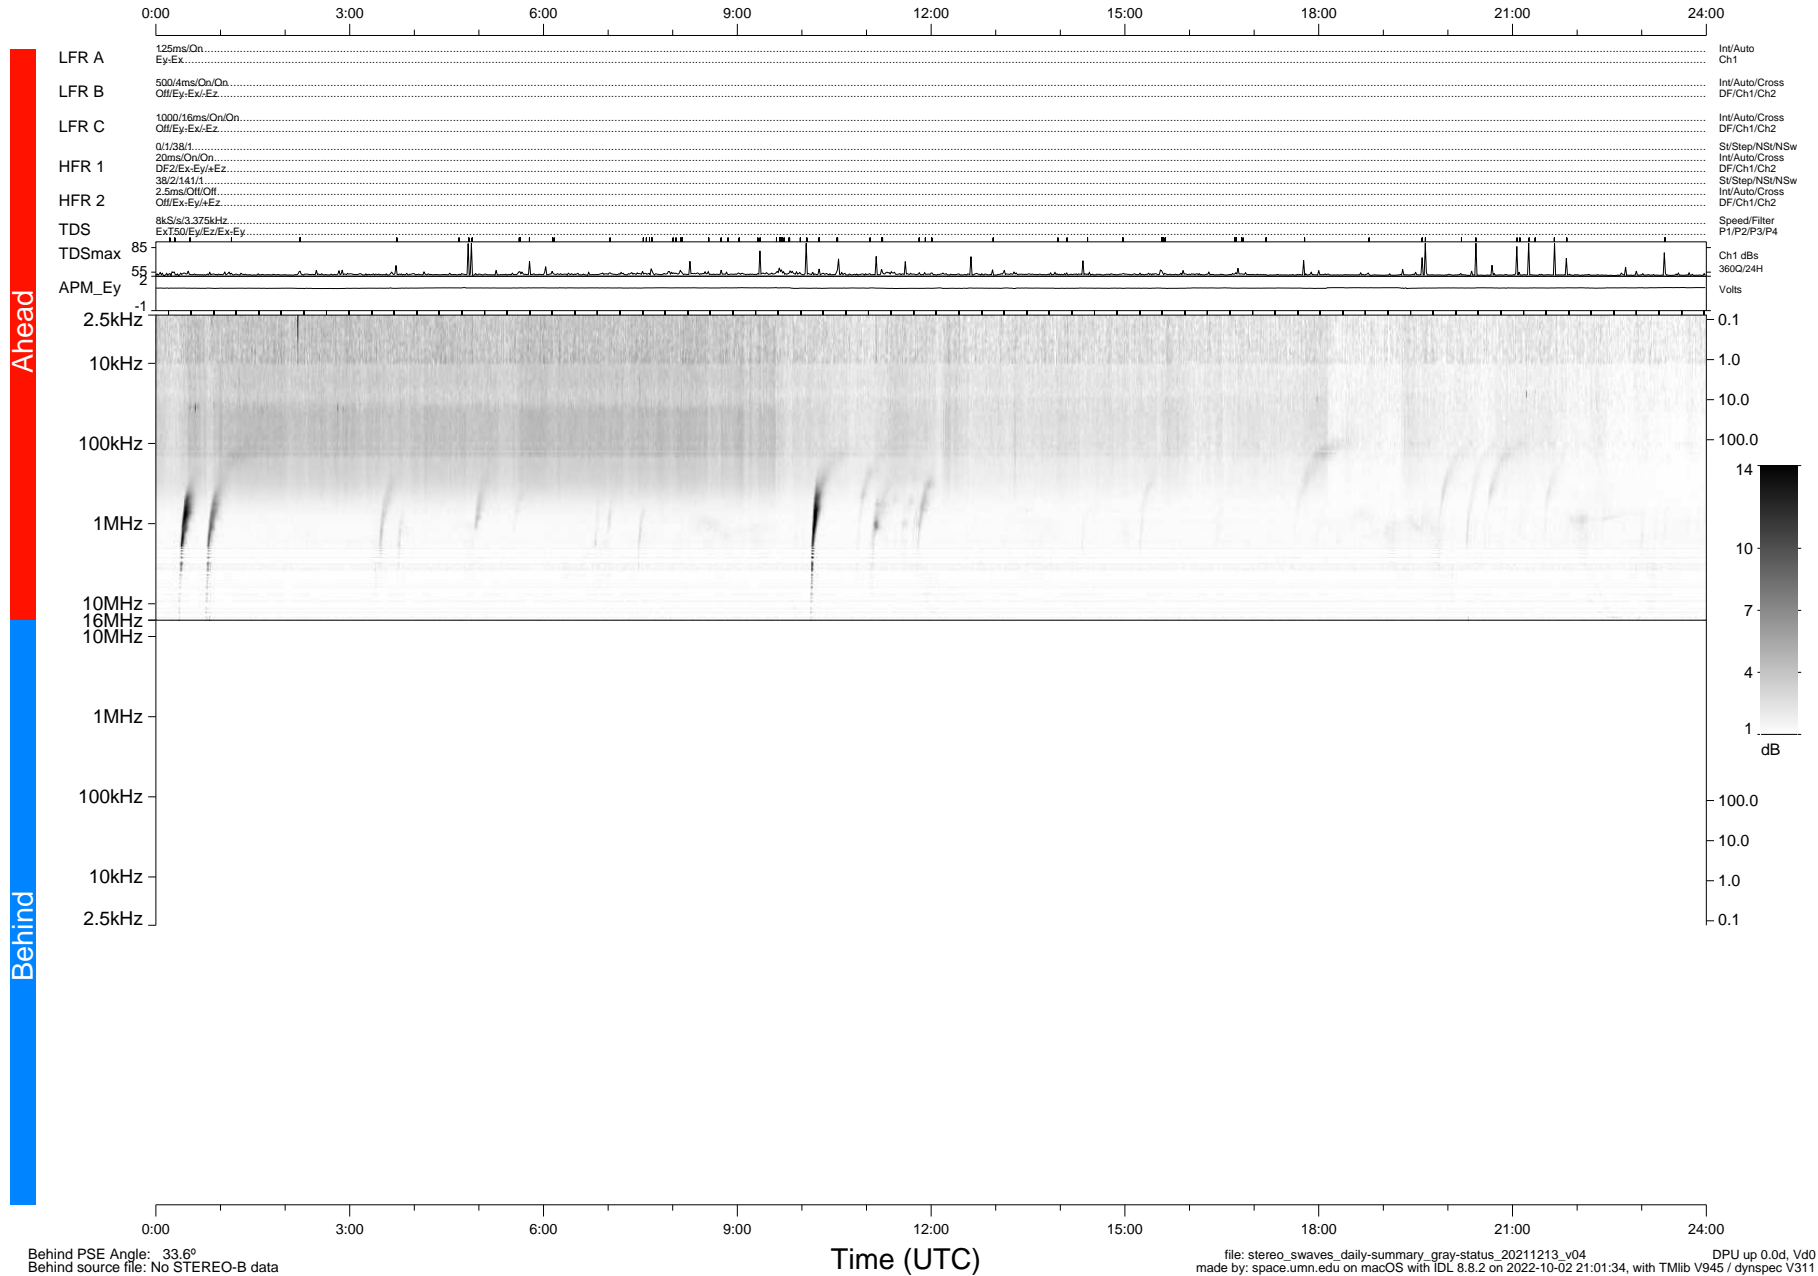

# STEREO/WAVES Daily Summary - 13-Dec-2021 (DOY 347)

Ahead source file: swaves\_ahead\_2021\_347\_1\_06.fin (Recovery: 100.0% HK, 105% Pkts)  
 Ahead PSE Angle: -35.9°

DPU up 2350.9d, V412d40

Behind PSE Angle: 33.6°  
 Behind source file: No STEREO-B data

Time (UTC)

file: stereo\_swaves\_daily-summary\_gray-status\_20211213\_v04  
 made by: space.umn.edu on macOS with IDL 8.8.2 on 2022-10-02 21:01:34, with TLib V945 / dynspec V311  
 DPU up 0.0d, Vd0