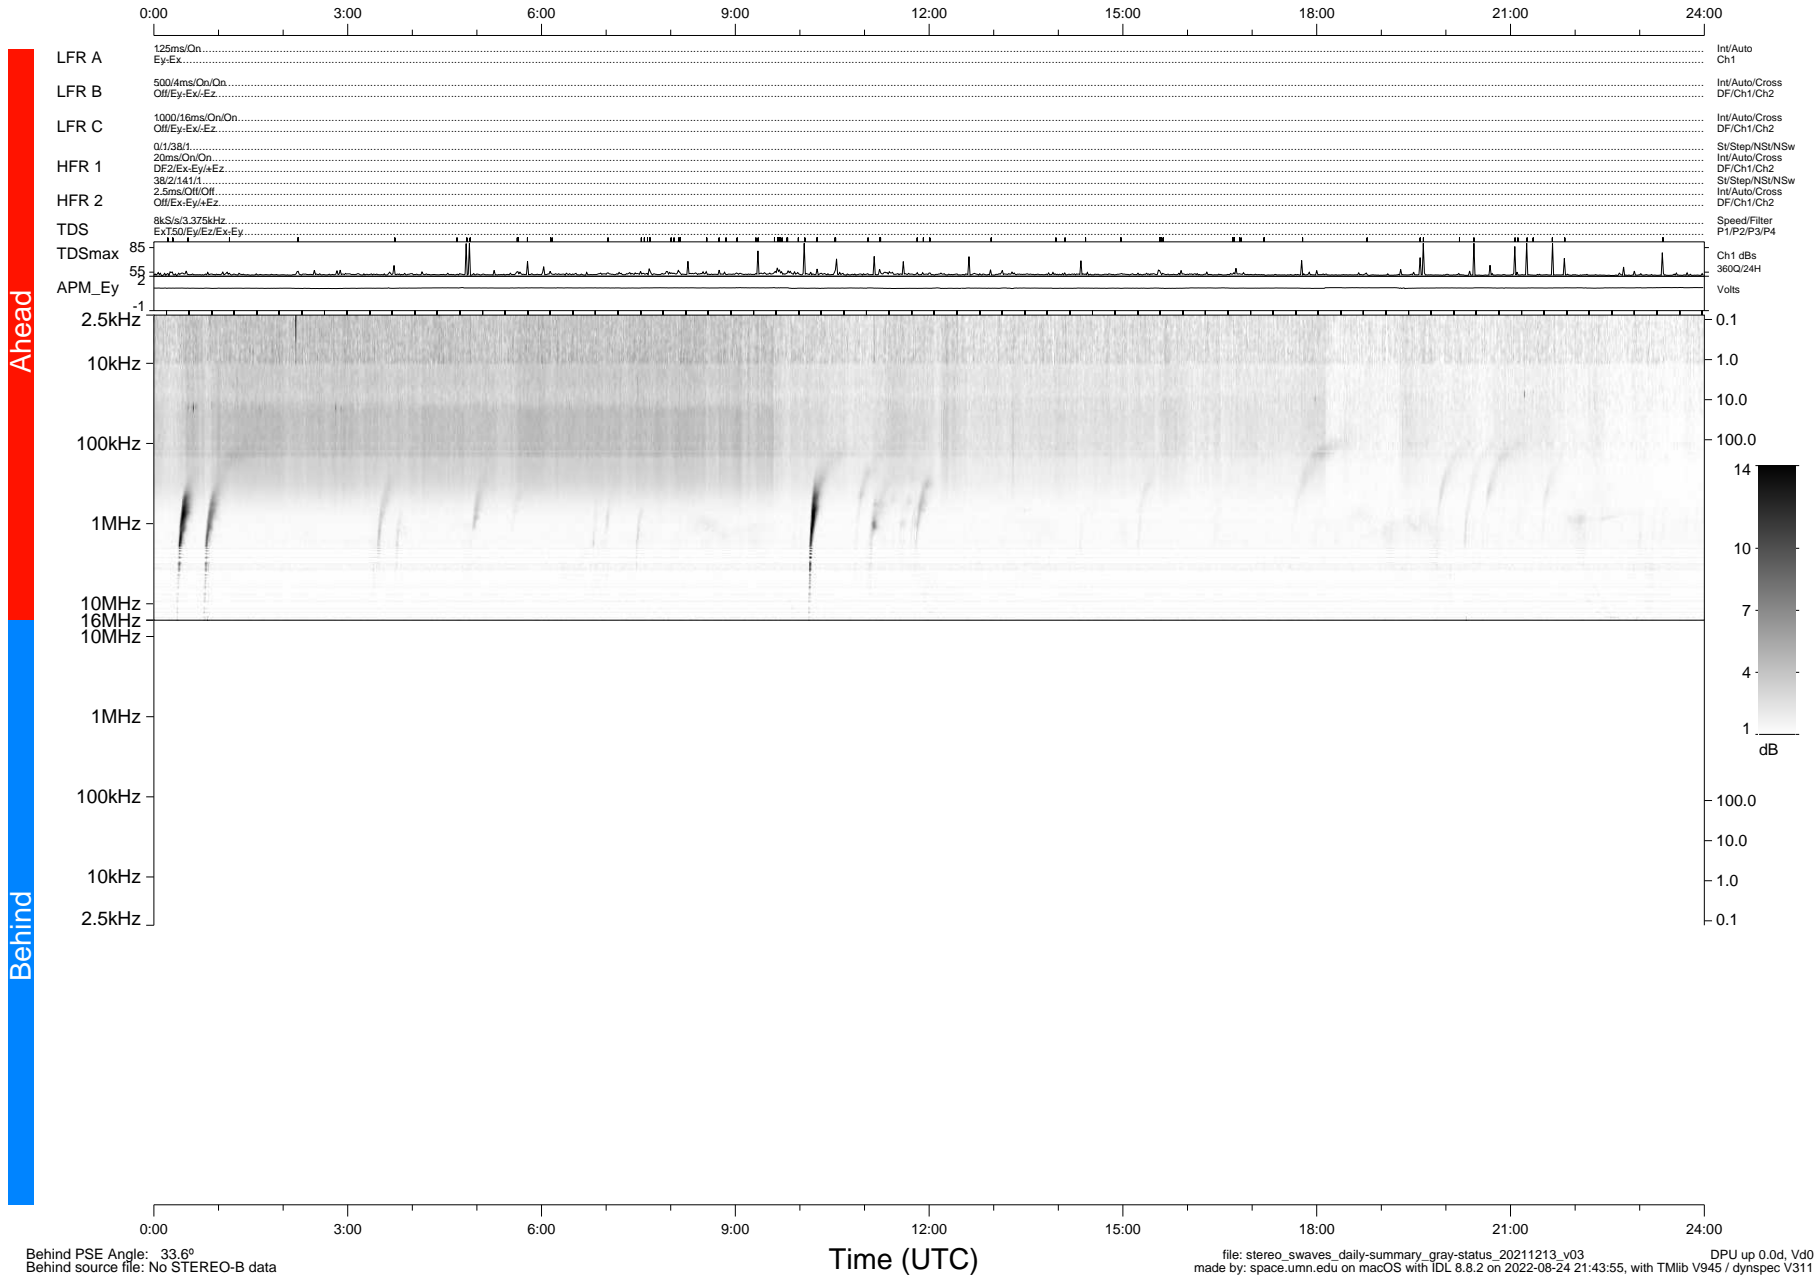

STEREO/WAVES Daily Summary - 13-Dec-2021 (DOY 347)

Ahead source file: swaves_ahead_2021_347_1_06.fin (Recovery: 100.0% HK, 105% Pkts)
 Ahead PSE Angle: -35.9°

DPU up 2350.9d, V412d40

Behind PSE Angle: 33.6°
 Behind source file: No STEREO-B data

Time (UTC)

file: stereo_swaves_daily-summary_gray-status_20211213_v03 DPU up 0.0d, Vd0
 made by: space.umn.edu on macOS with IDL 8.8.2 on 2022-08-24 21:43:55, with TLib V945 / dynspec V311