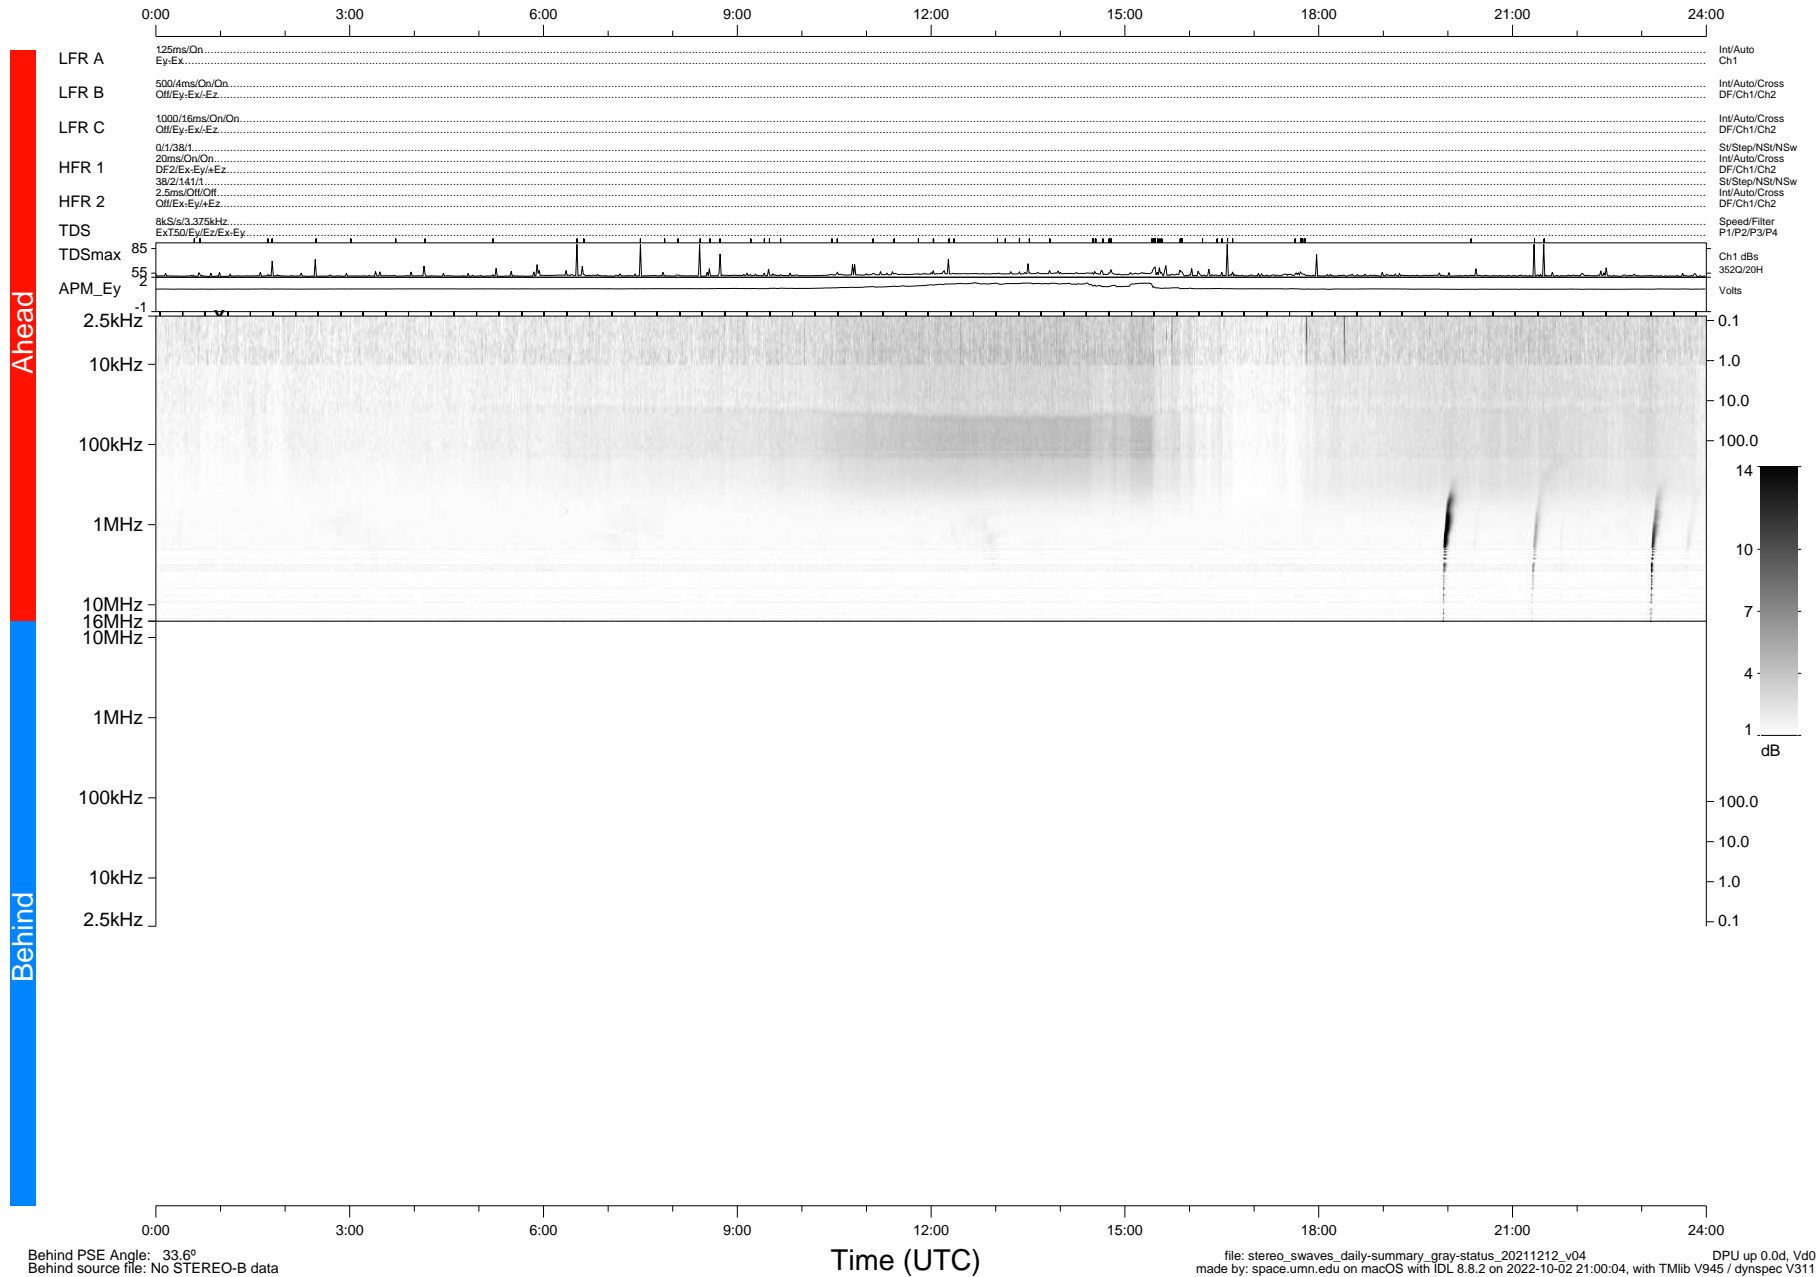

STEREO/WAVES Daily Summary - 12-Dec-2021 (DOY 346)

Ahead source file: swaves_ahead_2021_346_1_06.fin (Recovery: 100.0% HK, 103% Pkts)
 Ahead PSE Angle: -35.9°

DPU up 2349.9d, V412d40

Behind PSE Angle: 33.6°
 Behind source file: No STEREO-B data

file: stereo_swaves_daily-summary_gray-status_20211212_v04
 made by: space.umn.edu on macOS with IDL 8.8.2 on 2022-10-02 21:00:04, with Tlib V945 / dynspec V311
 DPU up 0.0d, Vd0