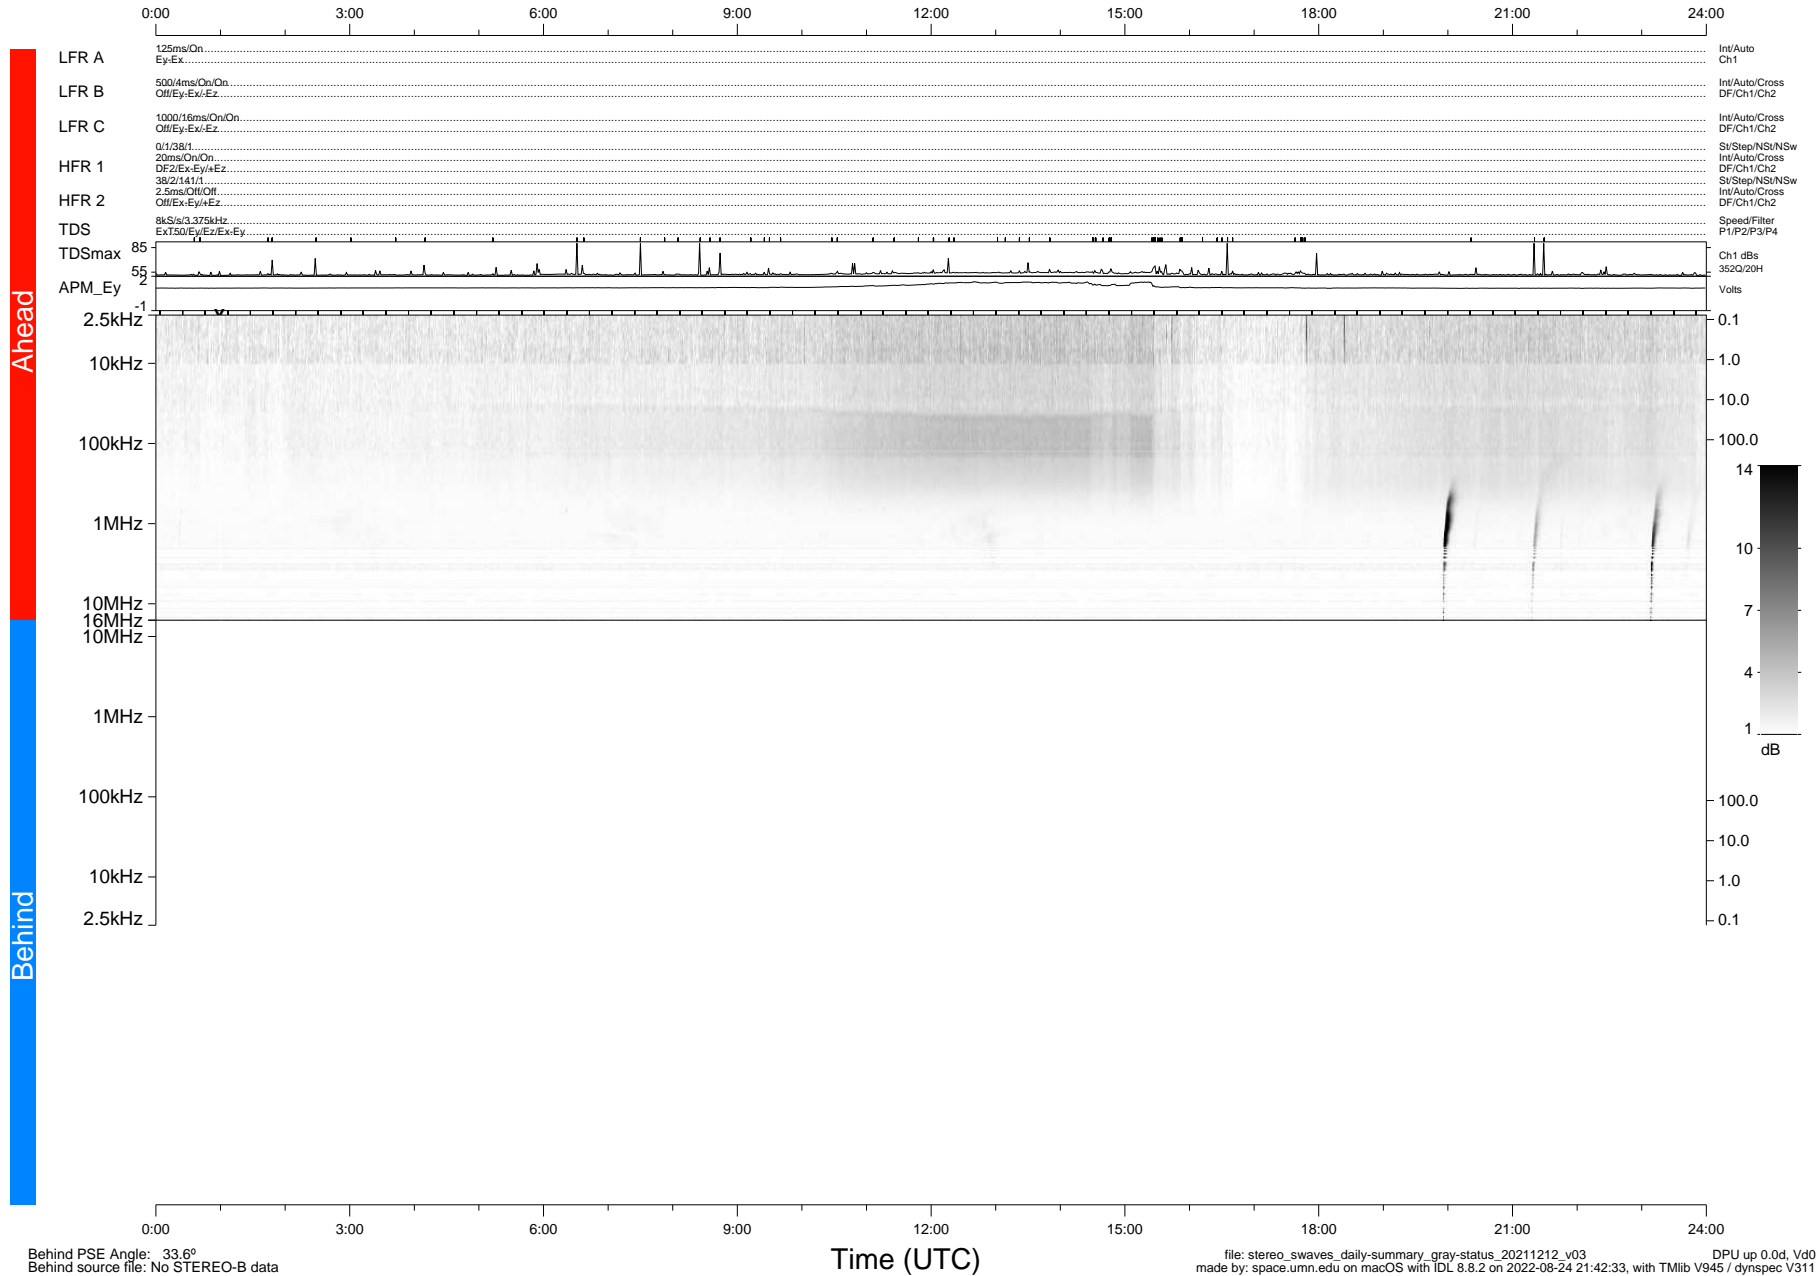

STEREO/WAVES Daily Summary - 12-Dec-2021 (DOY 346)

Ahead source file: swaves_ahead_2021_346_1_06.fin (Recovery: 100.0% HK, 103% Pkts)
Ahead PSE Angle: -35.9°

DPU up 2349.9d, V412d40

Behind PSE Angle: 33.6°
Behind source file: No STEREO-B data