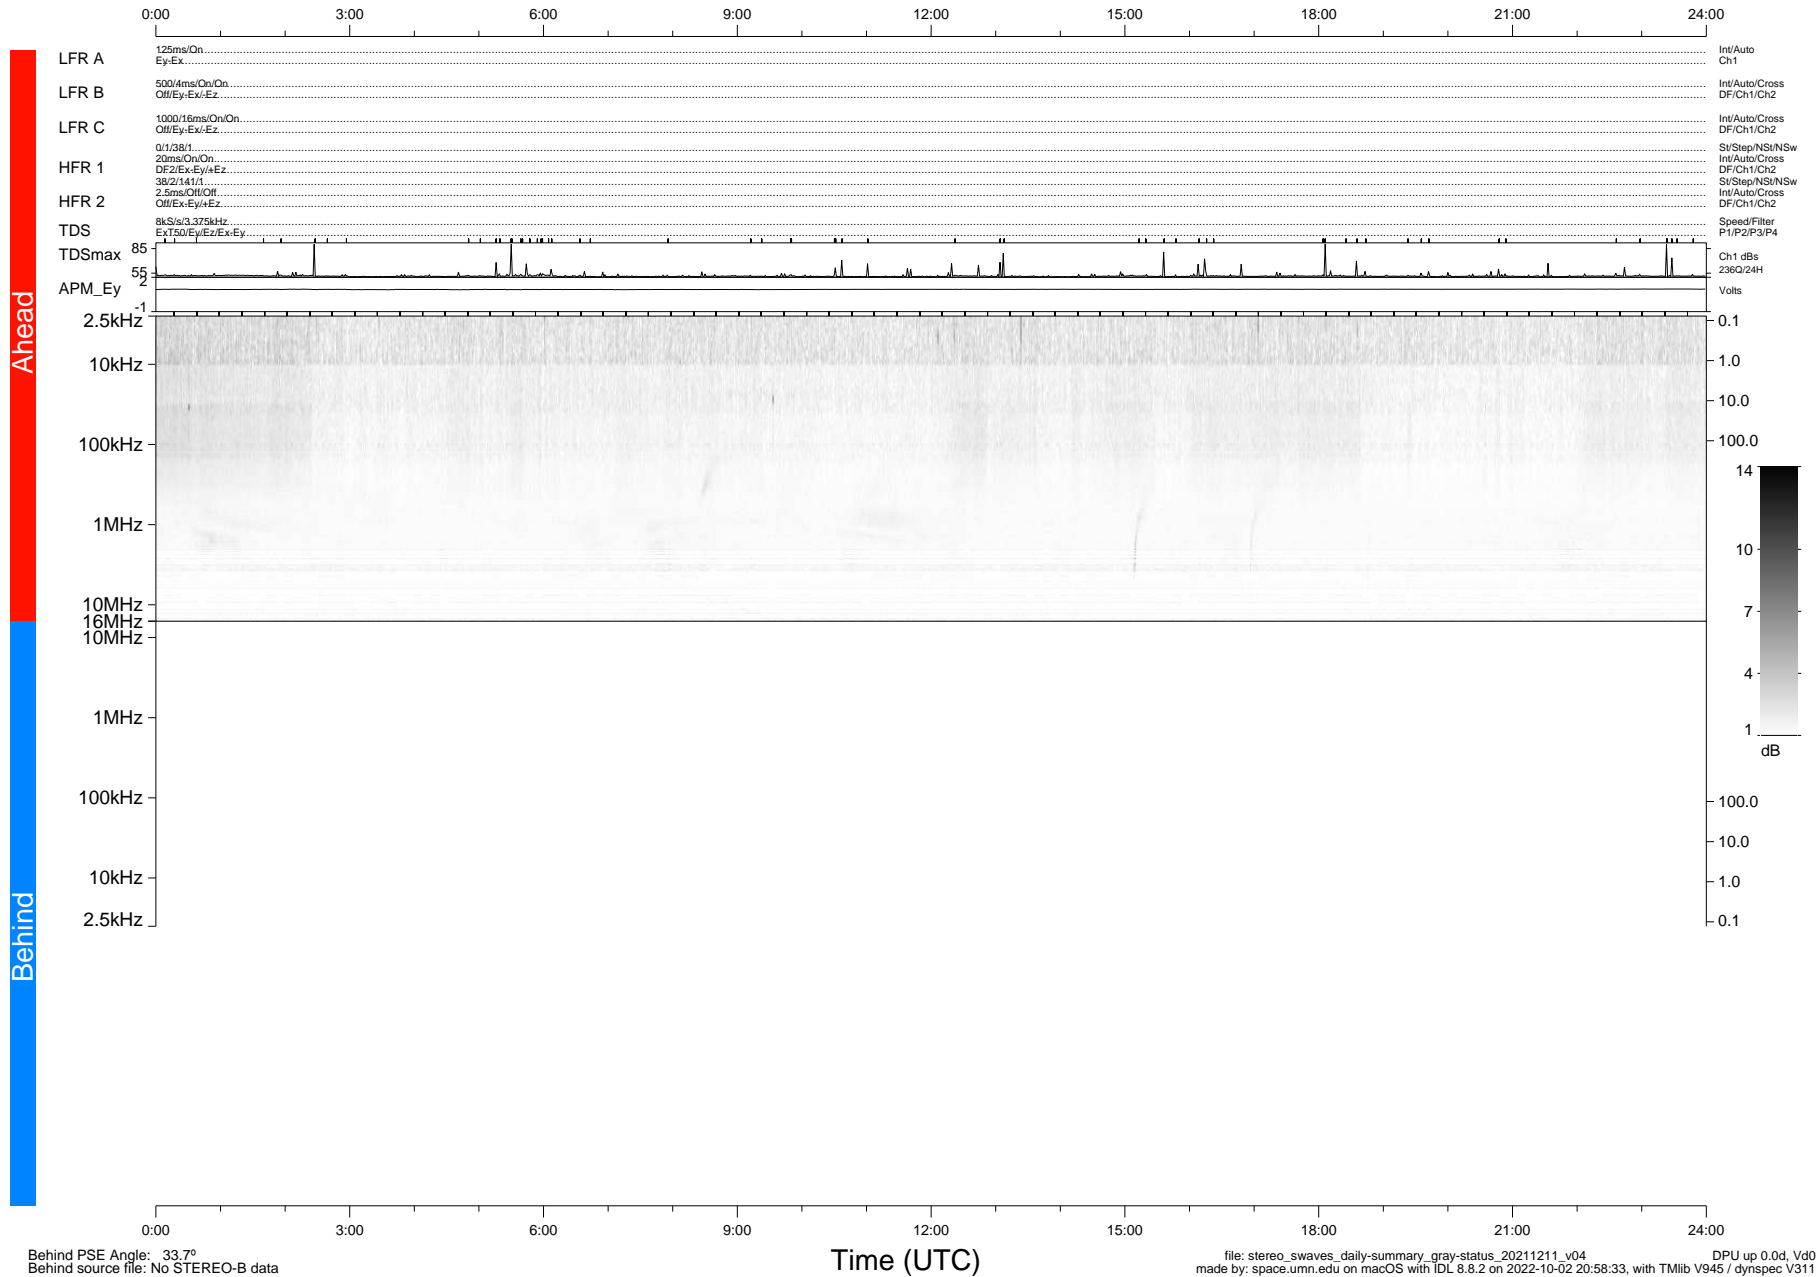

STEREO/WAVES Daily Summary - 11-Dec-2021 (DOY 345)

Ahead source file: swaves_ahead_2021_345_1_06.fin (Recovery: 100.0% HK, 87% Pkts)
 Ahead PSE Angle: -35.8°

DPU up 2348.9d, V412d40

Behind PSE Angle: 33.7°
 Behind source file: No STEREO-B data

file: stereo_swaves_daily-summary_gray-status_20211211_v04
 made by: space.umn.edu on macOS with IDL 8.8.2 on 2022-10-02 20:58:33, with TMLib V945 / dynspec V311
 DPU up 0.0d, Vd0