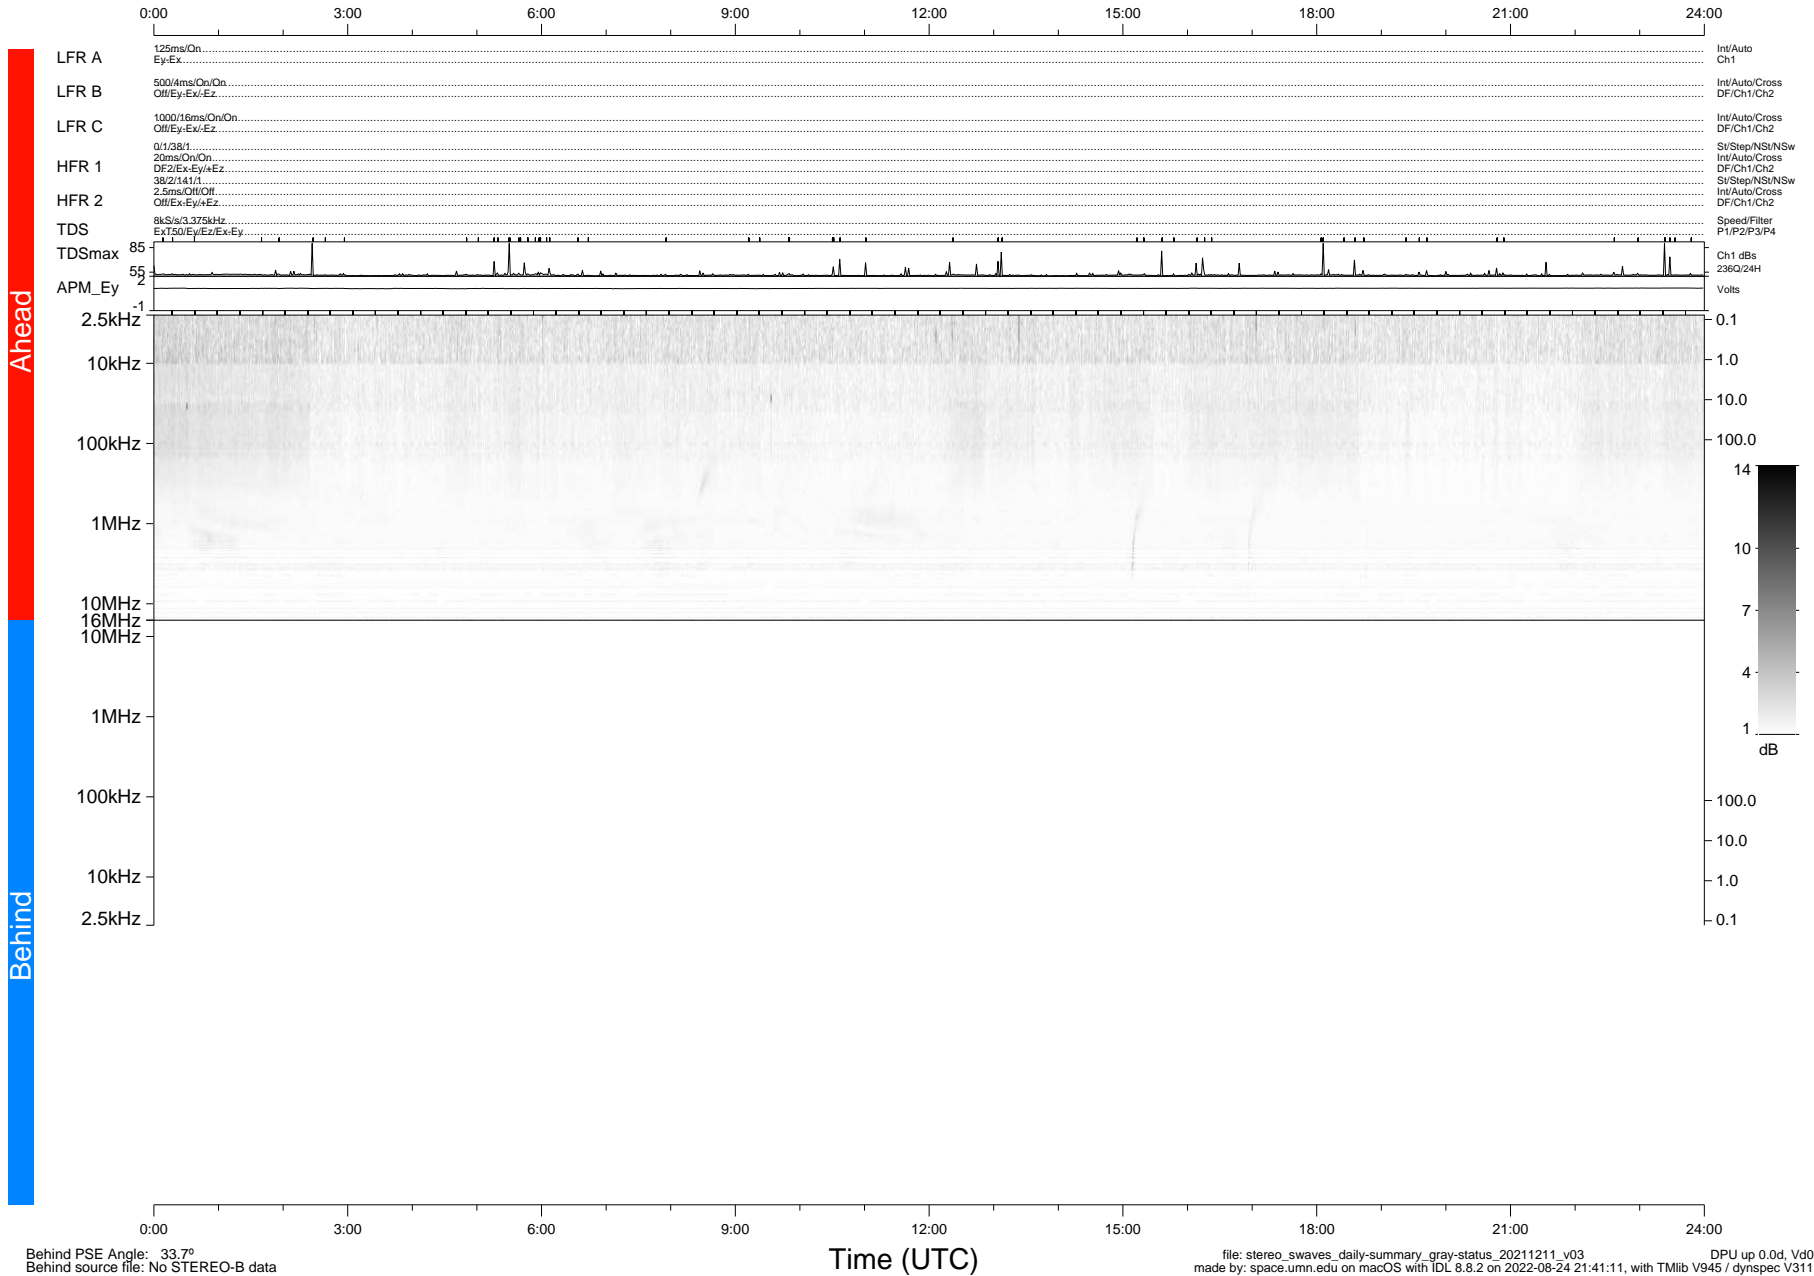

STEREO/WAVES Daily Summary - 11-Dec-2021 (DOY 345)

Ahead source file: swaves_ahead_2021_345_1_06.fin (Recovery: 100.0% HK, 87% Pkts)
 Ahead PSE Angle: -35.8°

DPU up 2348.9d, V412d40

Behind PSE Angle: 33.7°
 Behind source file: No STEREO-B data

file: stereo_swaves_daily-summary_gray-status_20211211_v03
 made by: space.umn.edu on macOS with IDL 8.8.2 on 2022-08-24 21:41:11, with TMLib V945 / dynspec V311
 DPU up 0.0d, Vd0