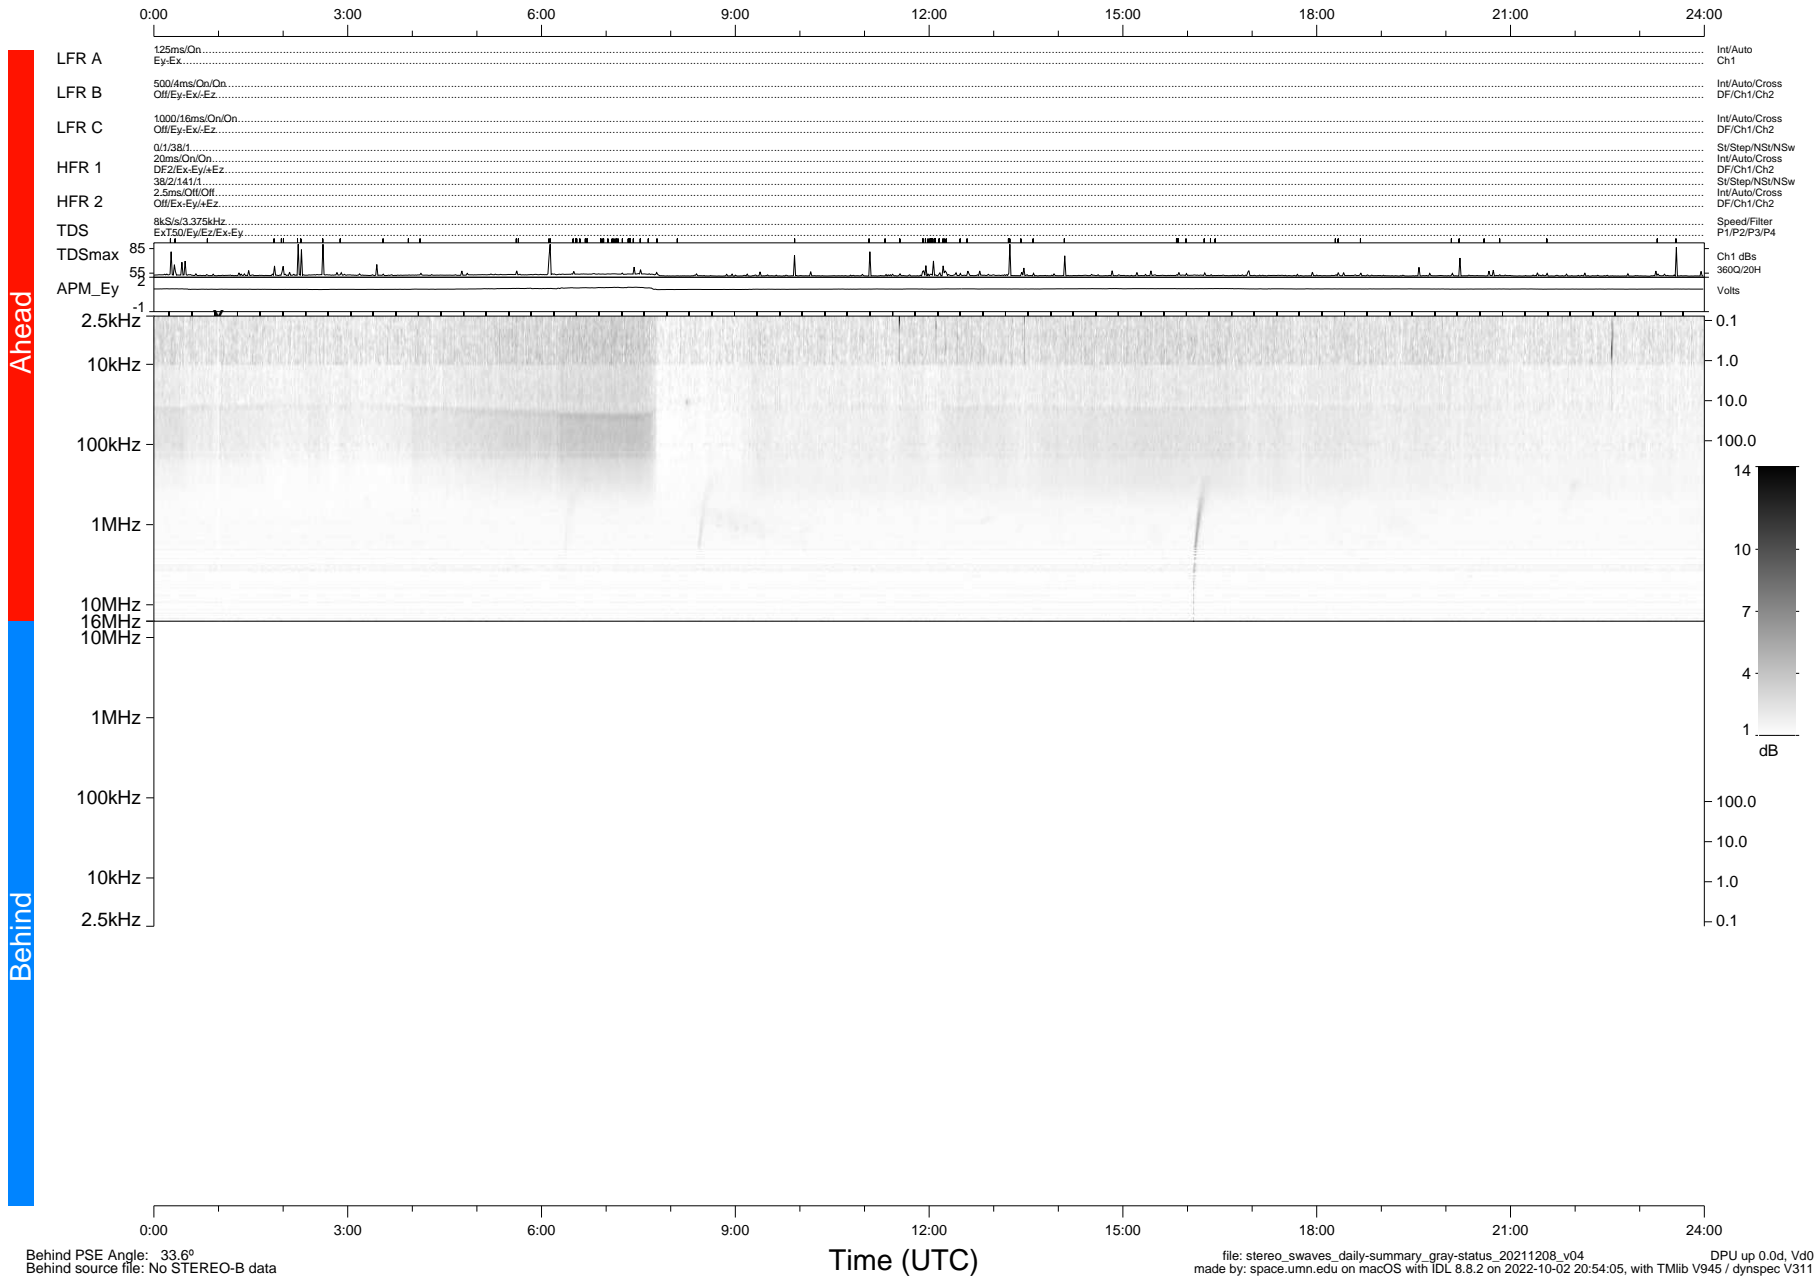

# STEREO/WAVES Daily Summary - 08-Dec-2021 (DOY 342)

Ahead source file: swaves\_ahead\_2021\_342\_1\_05.fin (Recovery: 100.0% HK, 104% Pkts)  
 Ahead PSE Angle: -36.0°

DPU up 2345.9d, V412d40

Behind PSE Angle: 33.6°  
 Behind source file: No STEREO-B data

file: stereo\_swaves\_daily-summary\_gray-status\_20211208\_v04 DPU up 0.0d, Vd0  
 made by: space.umn.edu on macOS with IDL 8.8.2 on 2022-10-02 20:54:05, with TLib V945 / dynspec V311