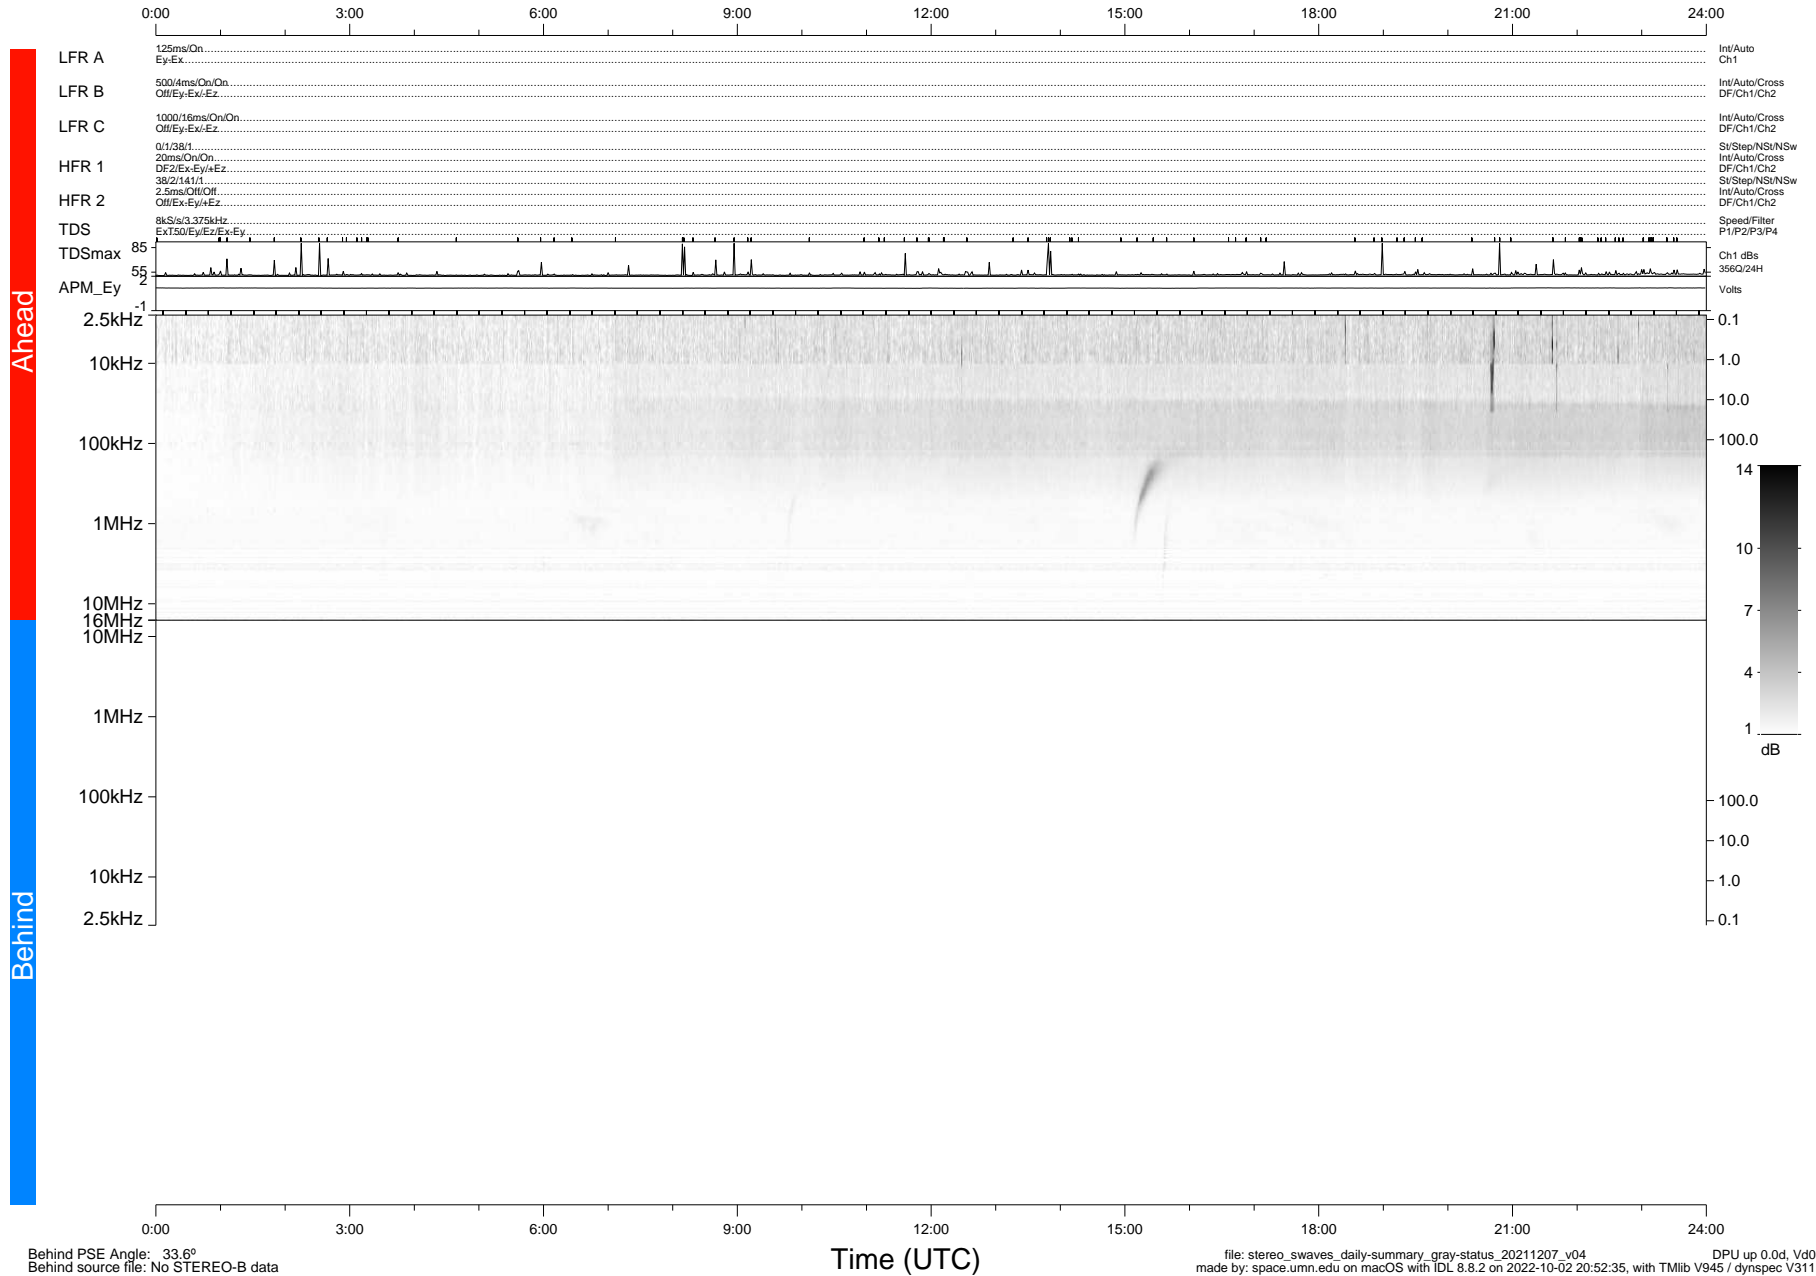

STEREO/WAVES Daily Summary - 07-Dec-2021 (DOY 341)

Ahead source file: swaves_ahead_2021_341_1_05.fin (Recovery: 100.0% HK, 105% Pkts)
 Ahead PSE Angle: -36.0°

DPU up 2344.9d, V412d40

Behind PSE Angle: 33.6°
 Behind source file: No STEREO-B data

file: stereo_swaves_daily-summary_gray-status_20211207_v04
 made by: space.umn.edu on macOS with IDL 8.8.2 on 2022-10-02 20:52:35, with Tlib V945 / dynspec V311
 DPU up 0.0d, Vd0