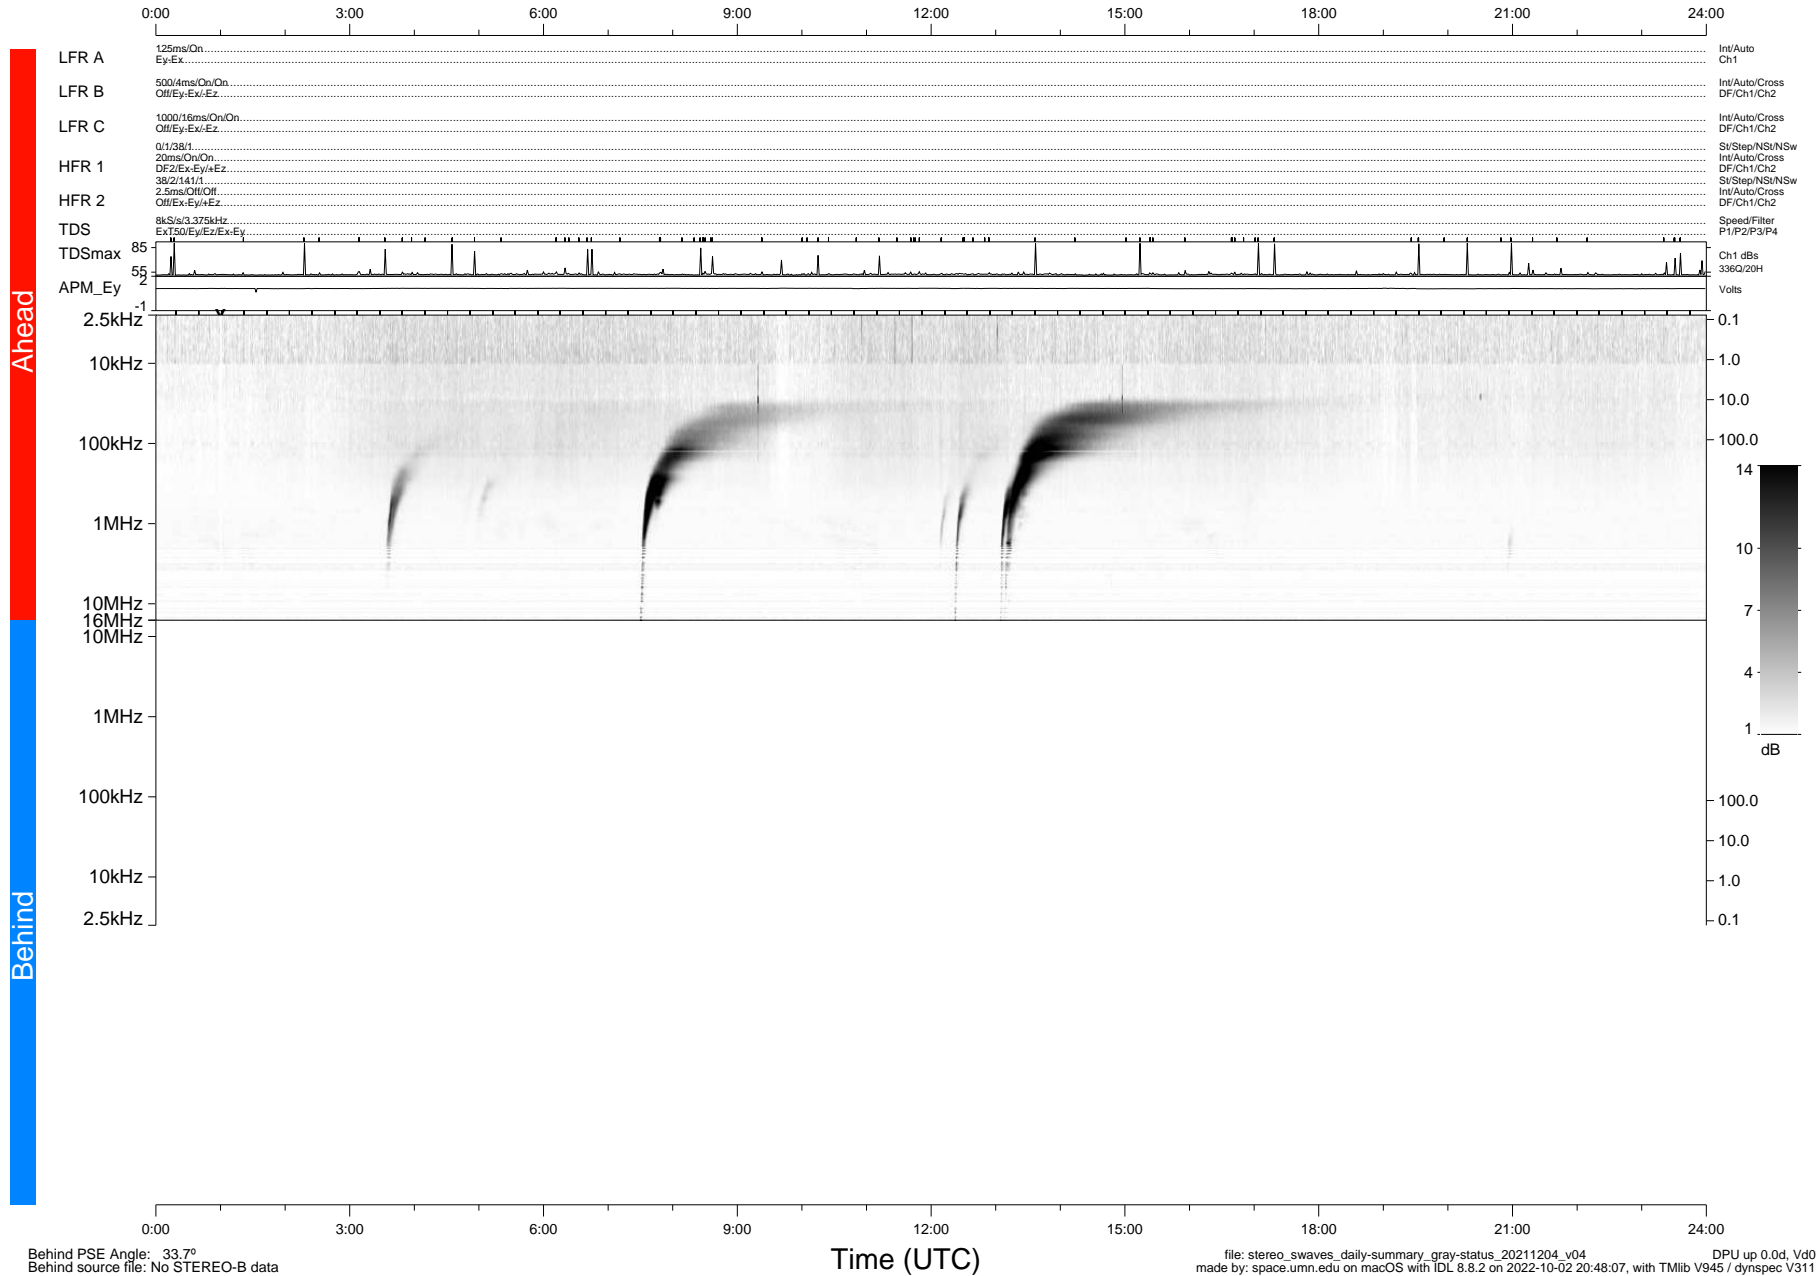

STEREO/WAVES Daily Summary - 04-Dec-2021 (DOY 338)

Ahead source file: swaves_ahead_2021_338_1_05.fin (Recovery: 100.0% HK, 101% Pkts)
 Ahead PSE Angle: -36.1°

DPU up 2341.9d, V412d40

Behind PSE Angle: 33.7°
 Behind source file: No STEREO-B data

Time (UTC)

file: stereo_swaves_daily-summary_gray-status_20211204_v04
 made by: space.umn.edu on macOS with IDL 8.8.2 on 2022-10-02 20:48:07, with Tlib V945 / dynspec V311
 DPU up 0.0d, Vd0