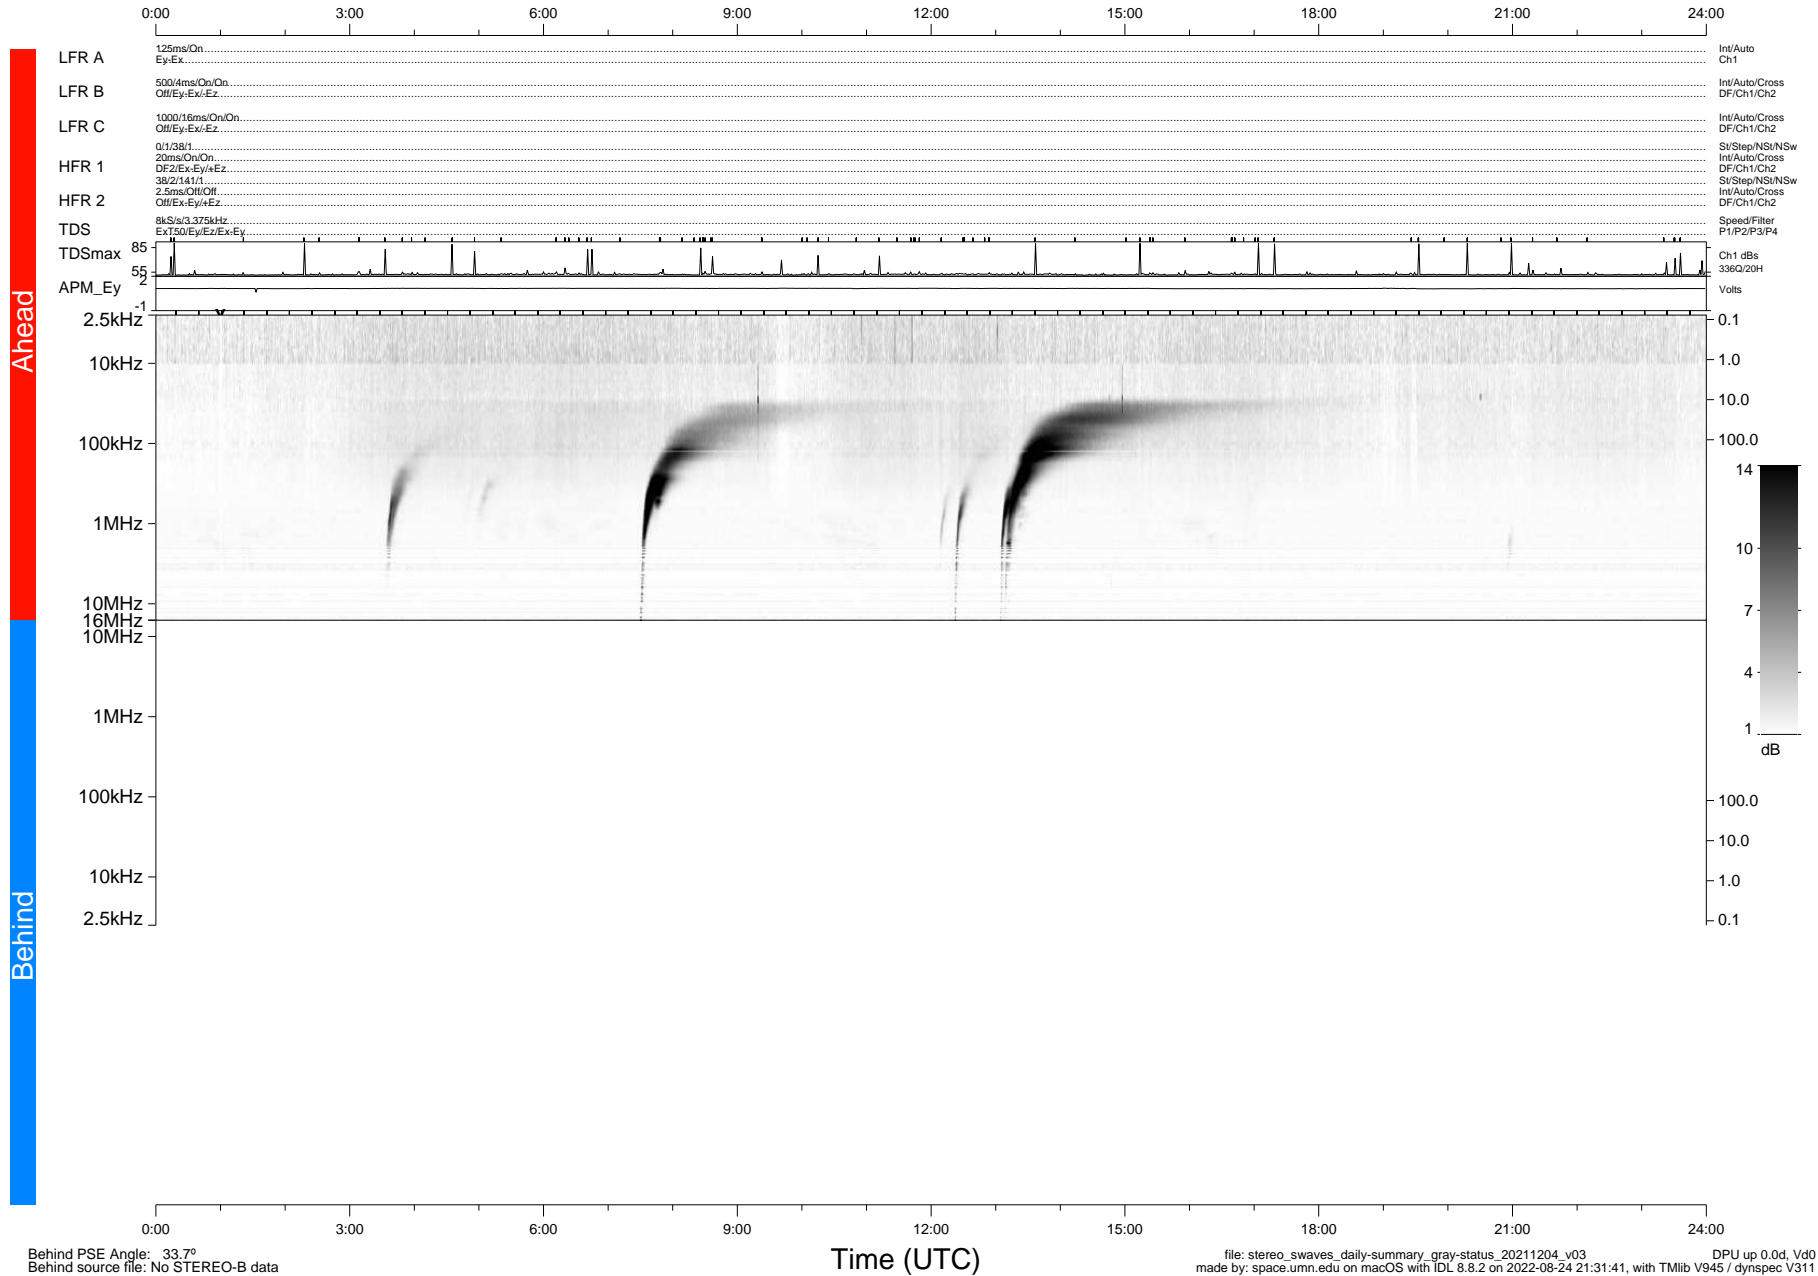

STEREO/WAVES Daily Summary - 04-Dec-2021 (DOY 338)

Ahead source file: swaves_ahead_2021_338_1_05.fin (Recovery: 100.0% HK, 101% Pkts)
 Ahead PSE Angle: -36.1°

DPU up 2341.9d, V412d40

Behind PSE Angle: 33.7°
 Behind source file: No STEREO-B data

Time (UTC)

file: stereo_swaves_daily-summary_gray-status_20211204_v03
 made by: space.umn.edu on macOS with IDL 8.8.2 on 2022-08-24 21:31:41, with Tlib V945 / dynspec V311
 DPU up 0.0d, Vd0