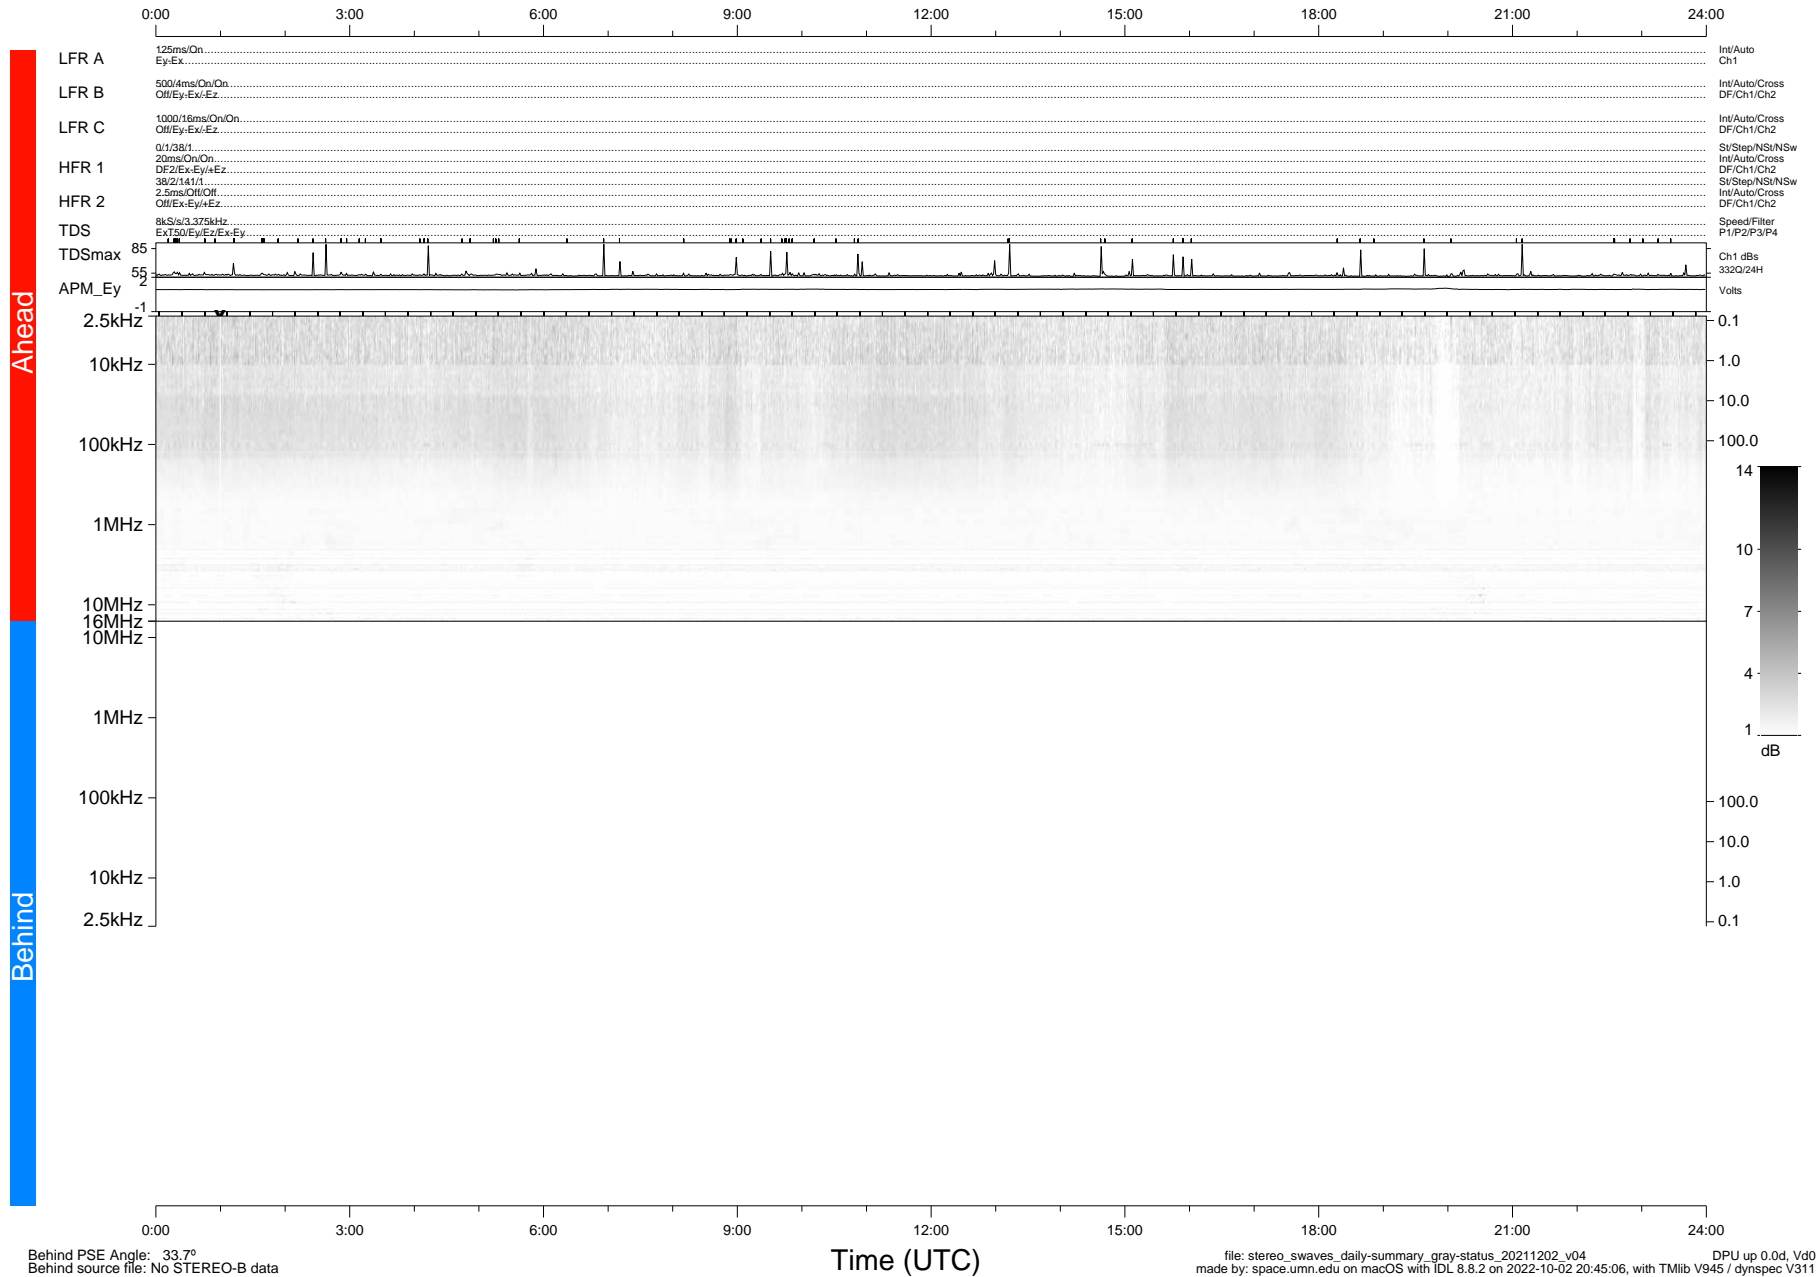

STEREO/WAVES Daily Summary - 02-Dec-2021 (DOY 336)

Ahead source file: swaves_ahead_2021_336_1_05.fin (Recovery: 100.0% HK, 101% Pkts)
 Ahead PSE Angle: -36.1°

DPU up 2339.9d, V412d40

Behind PSE Angle: 33.7°
 Behind source file: No STEREO-B data

file: stereo_swaves_daily-summary_gray-status_20211202_v04
 made by: space.umn.edu on macOS with IDL 8.8.2 on 2022-10-02 20:45:06, with Tlib V945 / dynspec V311
 DPU up 0.0d, Vd0