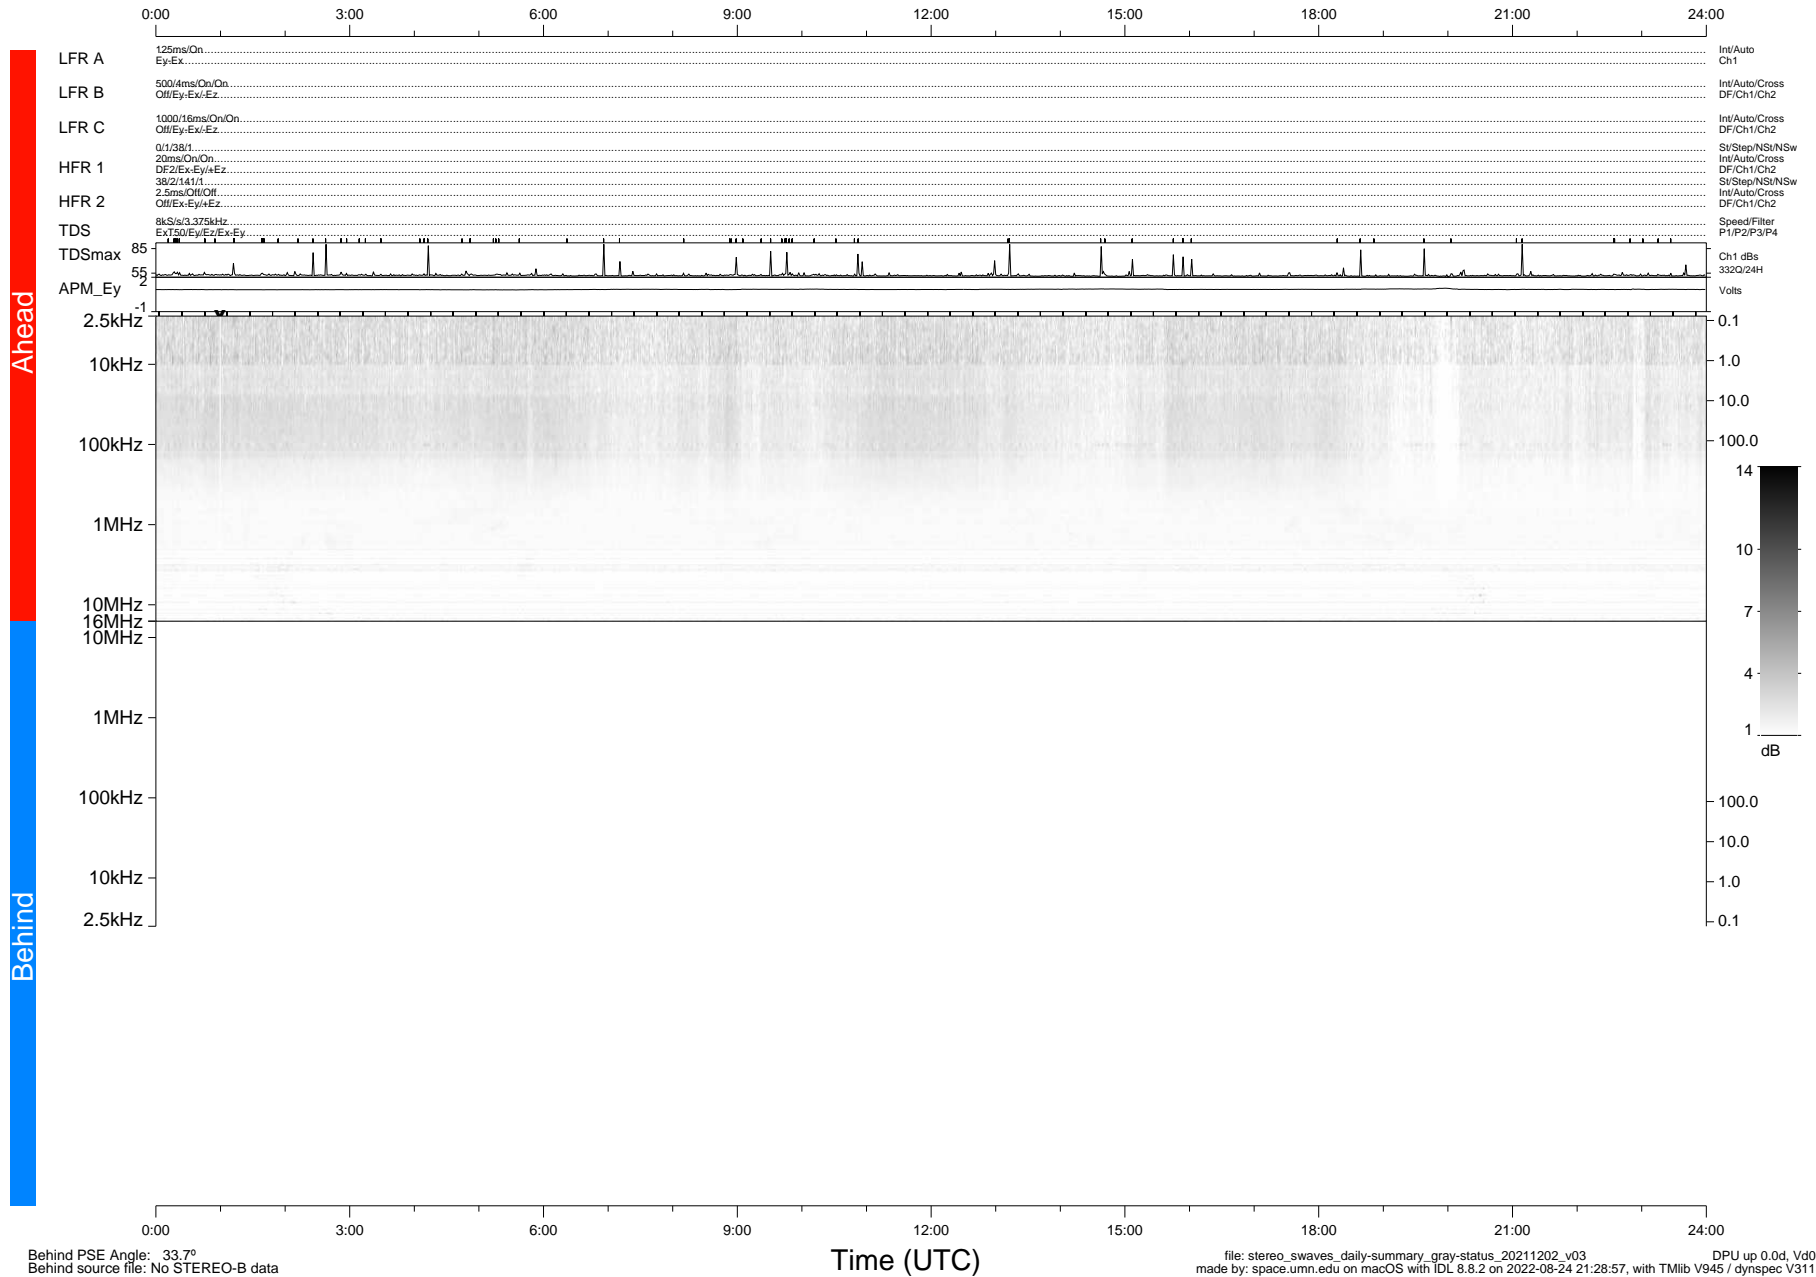

# STEREO/WAVES Daily Summary - 02-Dec-2021 (DOY 336)

Ahead source file: swaves\_ahead\_2021\_336\_1\_05.fin (Recovery: 100.0% HK, 101% Pkts)  
 Ahead PSE Angle: -36.1°

DPU up 2339.9d, V412d40

Behind PSE Angle: 33.7°  
 Behind source file: No STEREO-B data

file: stereo\_swaves\_daily-summary\_gray-status\_20211202\_v03  
 made by: space.umn.edu on macOS with IDL 8.8.2 on 2022-08-24 21:28:57, with Tlib V945 / dynspec V311  
 DPU up 0.0d, Vd0