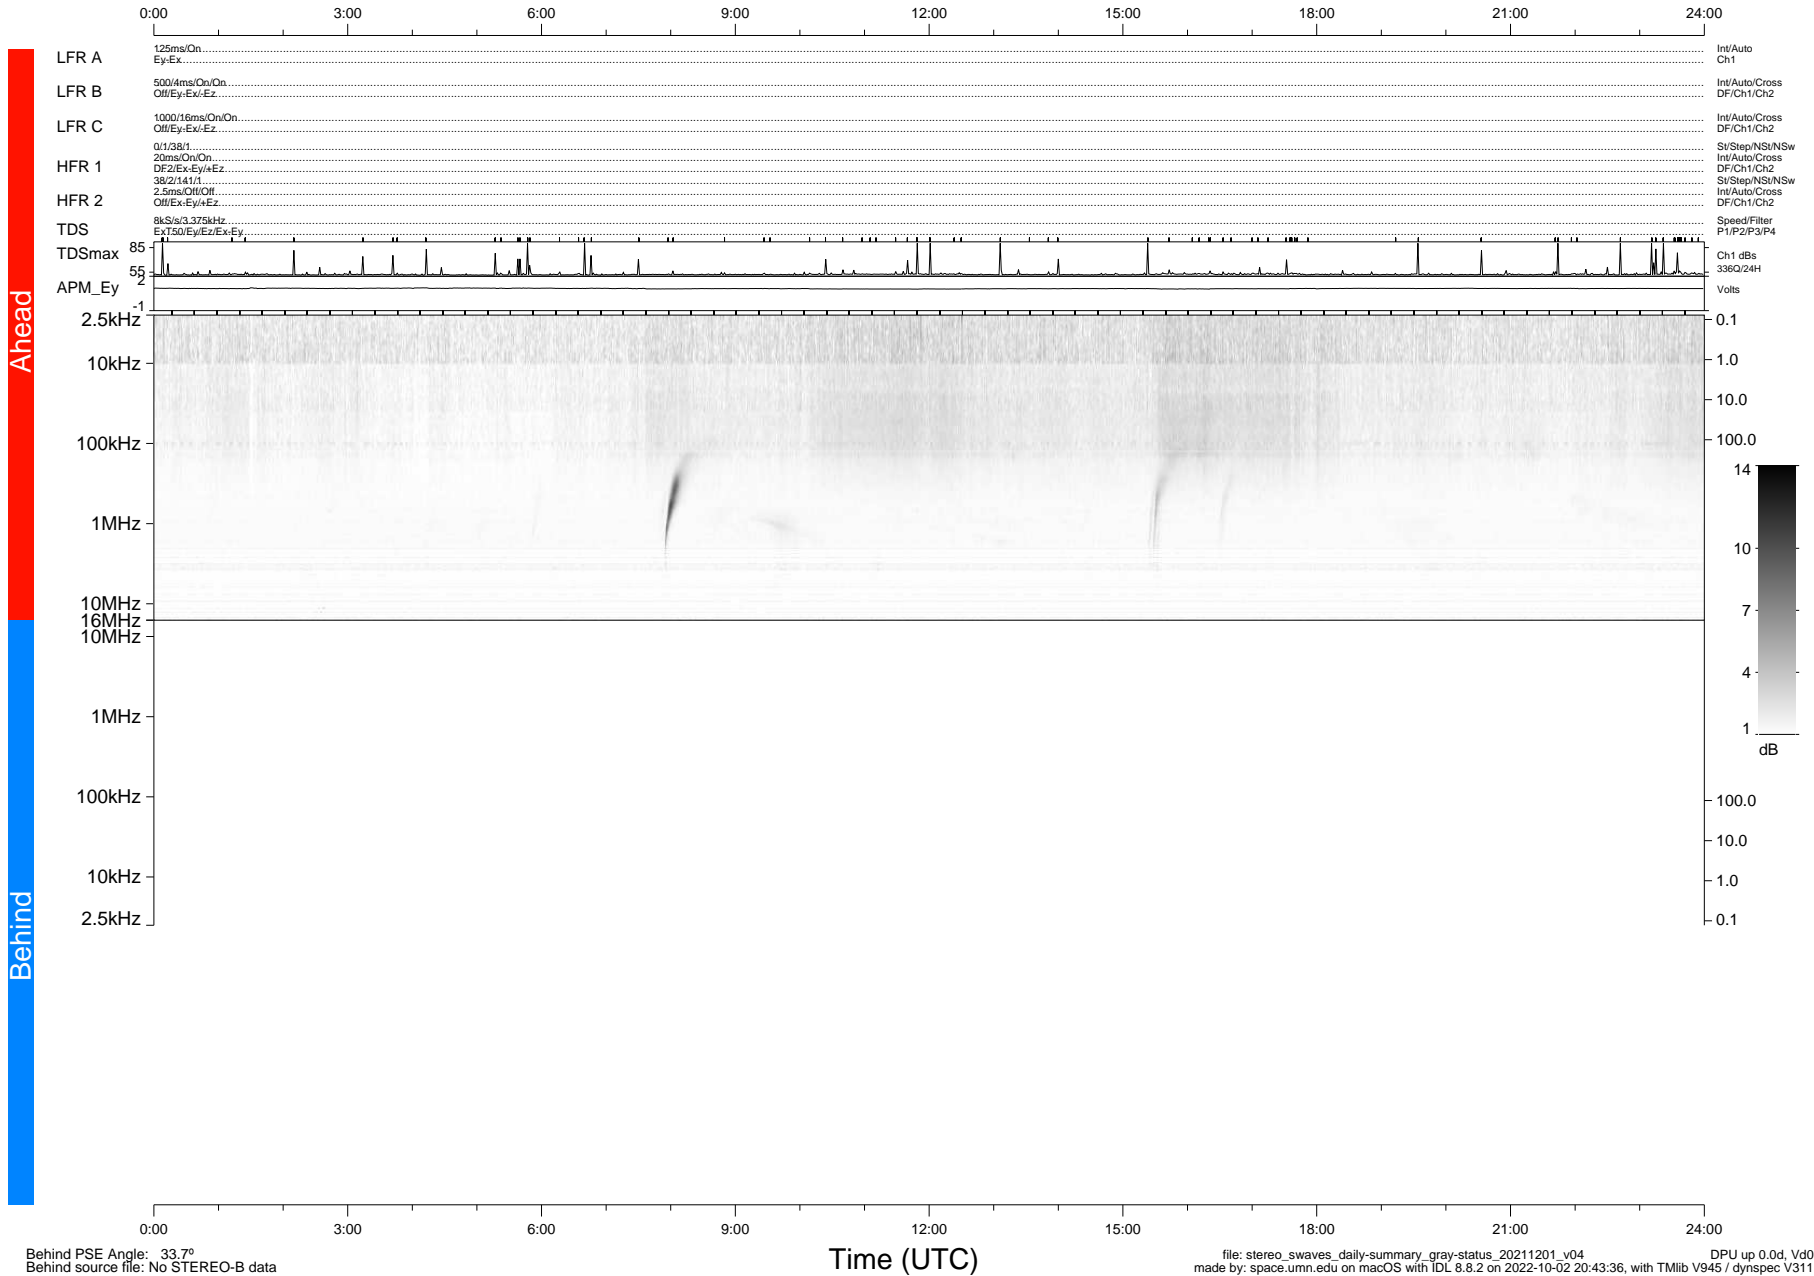

STEREO/WAVES Daily Summary - 01-Dec-2021 (DOY 335)

Ahead source file: swaves_ahead_2021_335_1_06.fin (Recovery: 100.0% HK, 102% Pkts)
 Ahead PSE Angle: -36.2°

DPU up 2338.9d, V412d40

Behind PSE Angle: 33.7°
 Behind source file: No STEREO-B data

file: stereo_swaves_daily-summary_gray-status_20211201_v04
 made by: space.umn.edu on macOS with IDL 8.8.2 on 2022-10-02 20:43:36, with Tlib V945 / dynspec V311
 DPU up 0.0d, Vd0