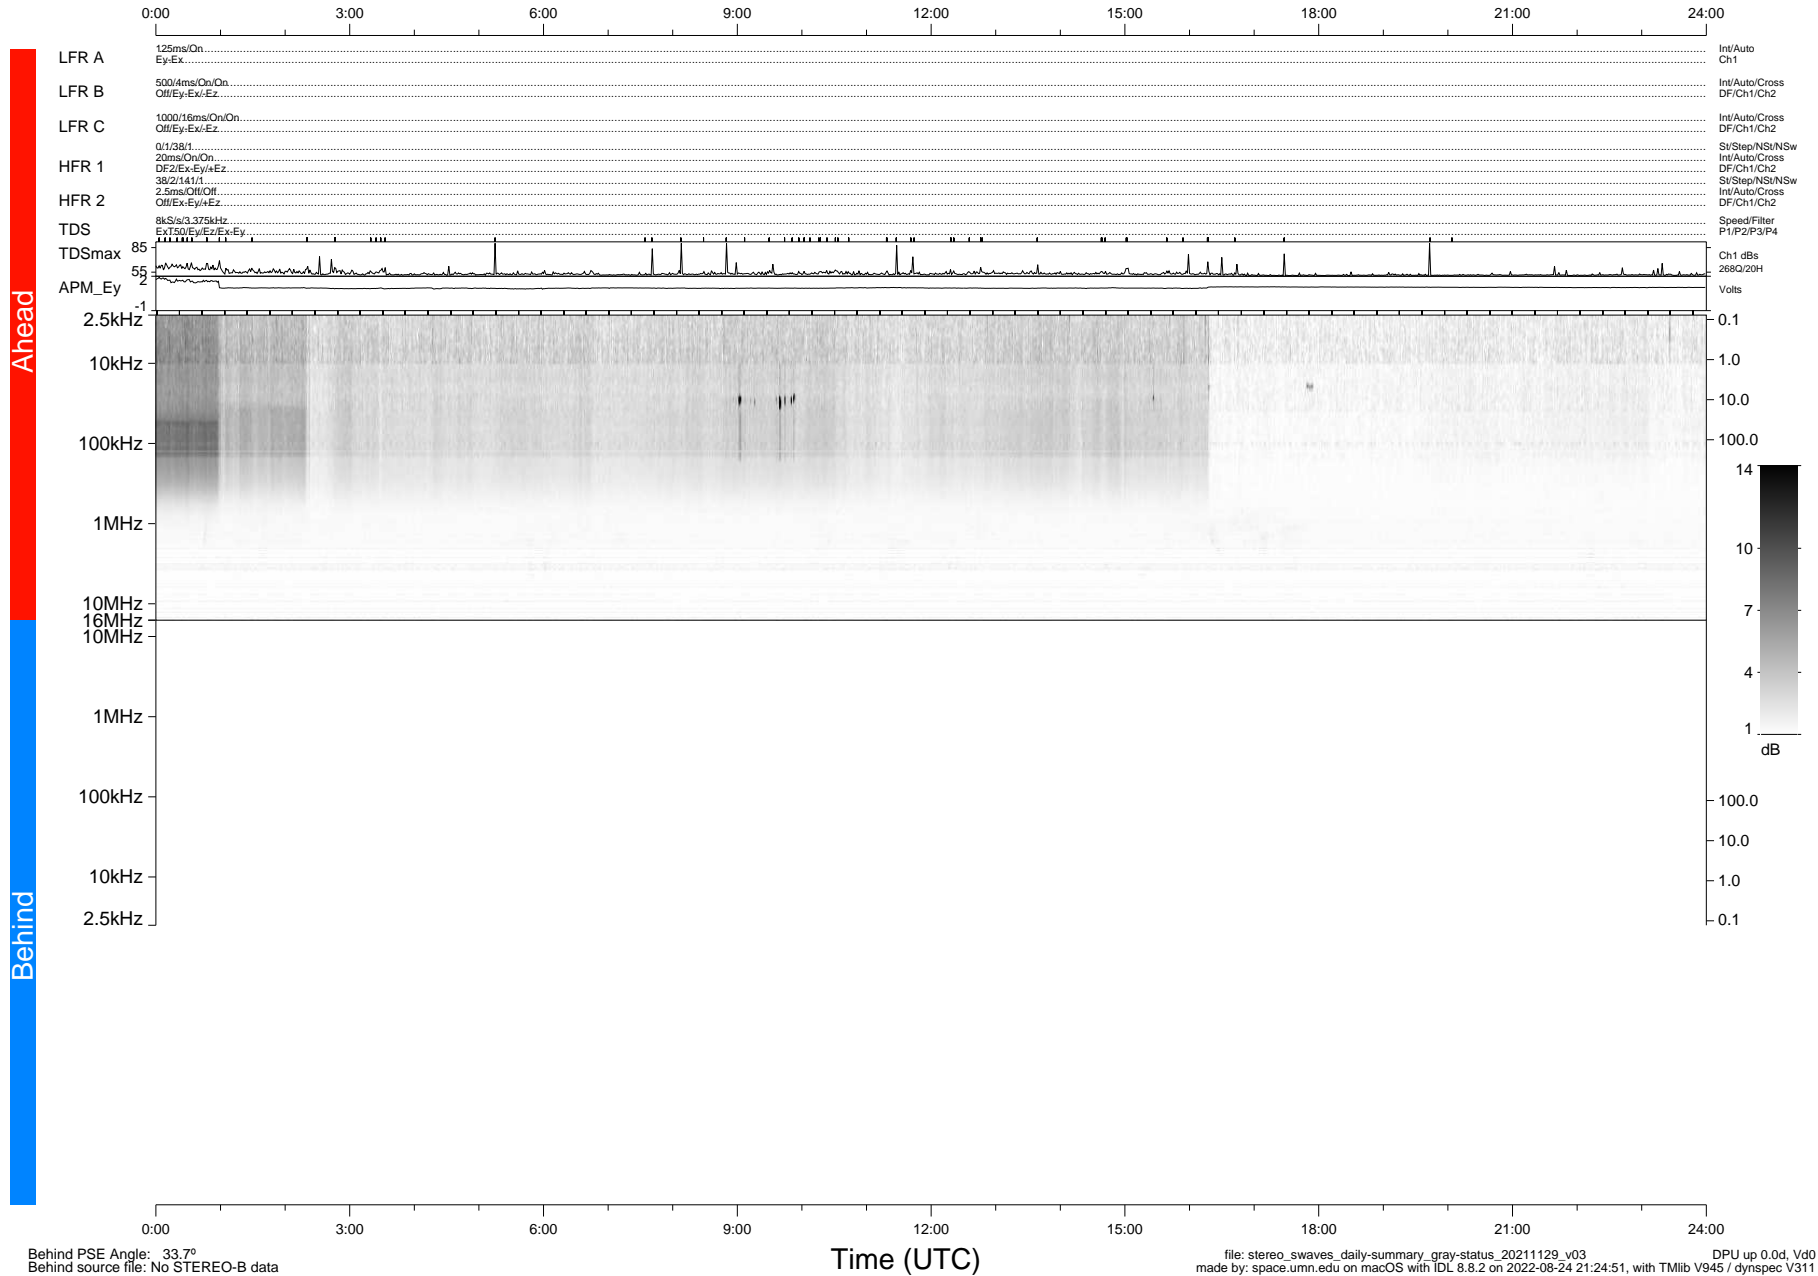

STEREO/WAVES Daily Summary - 29-Nov-2021 (DOY 333)

Ahead source file: swaves_ahead_2021_333_1_06.fin (Recovery: 100.0% HK, 91% Pkts)
 Ahead PSE Angle: -36.3°

DPU up 2336.9d, V412d40

Behind PSE Angle: 33.7°
 Behind source file: No STEREO-B data

file: stereo_swaves_daily-summary_gray-status_20211129_v03
 made by: space.umn.edu on macOS with IDL 8.8.2 on 2022-08-24 21:24:51, with TLib V945 / dynspec V311
 DPU up 0.0d, Vd0