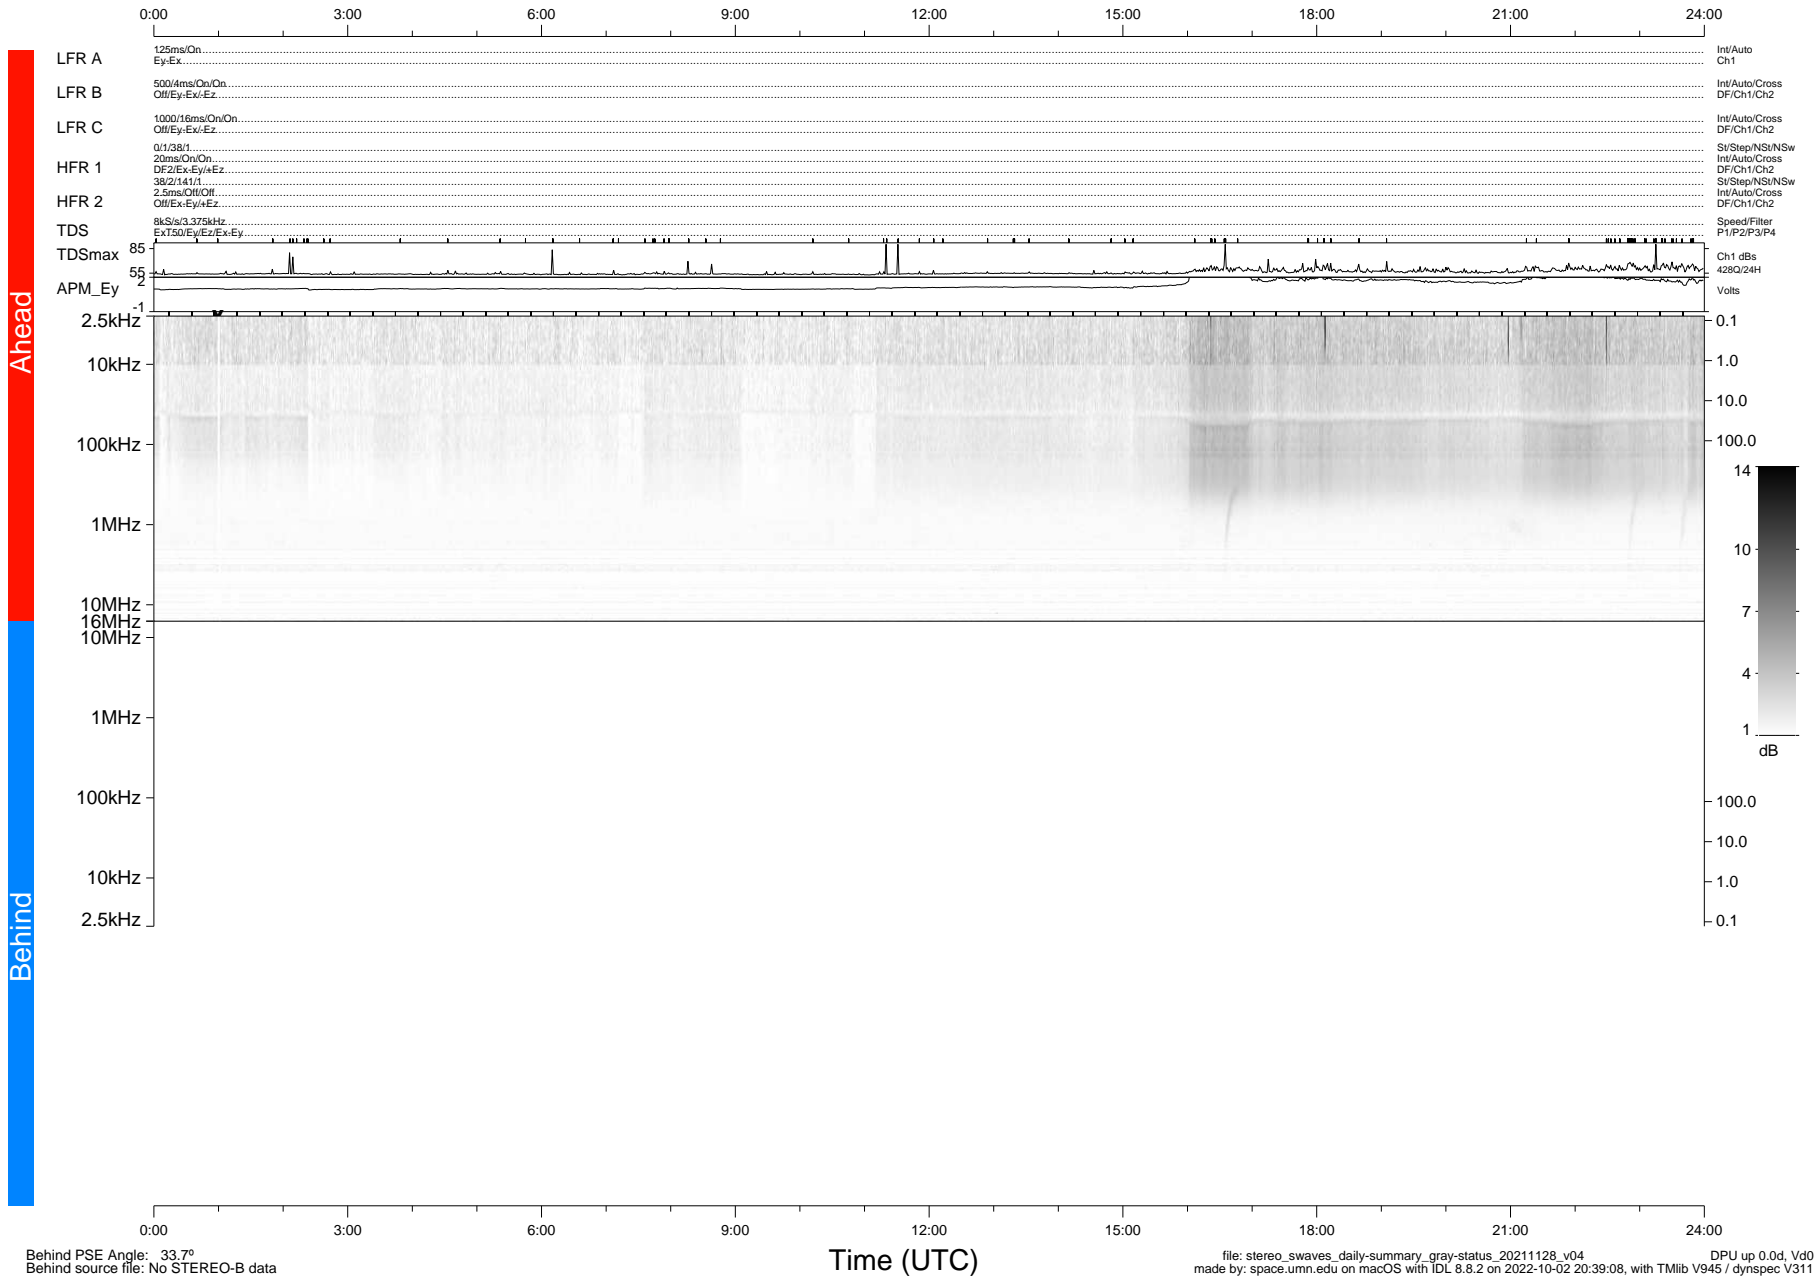

STEREO/WAVES Daily Summary - 28-Nov-2021 (DOY 332)

Ahead source file: swaves_ahead_2021_332_1_06.fin (Recovery: 100.0% HK, 115% Pkts)
 Ahead PSE Angle: -36.3°

DPU up 2335.9d, V412d40

Behind PSE Angle: 33.7°
 Behind source file: No STEREO-B data

file: stereo_swaves_daily-summary_gray-status_20211128_v04
 made by: space.umn.edu on macOS with IDL 8.8.2 on 2022-10-02 20:39:08, with TMLib V945 / dynspec V311
 DPU up 0.0d, Vd0