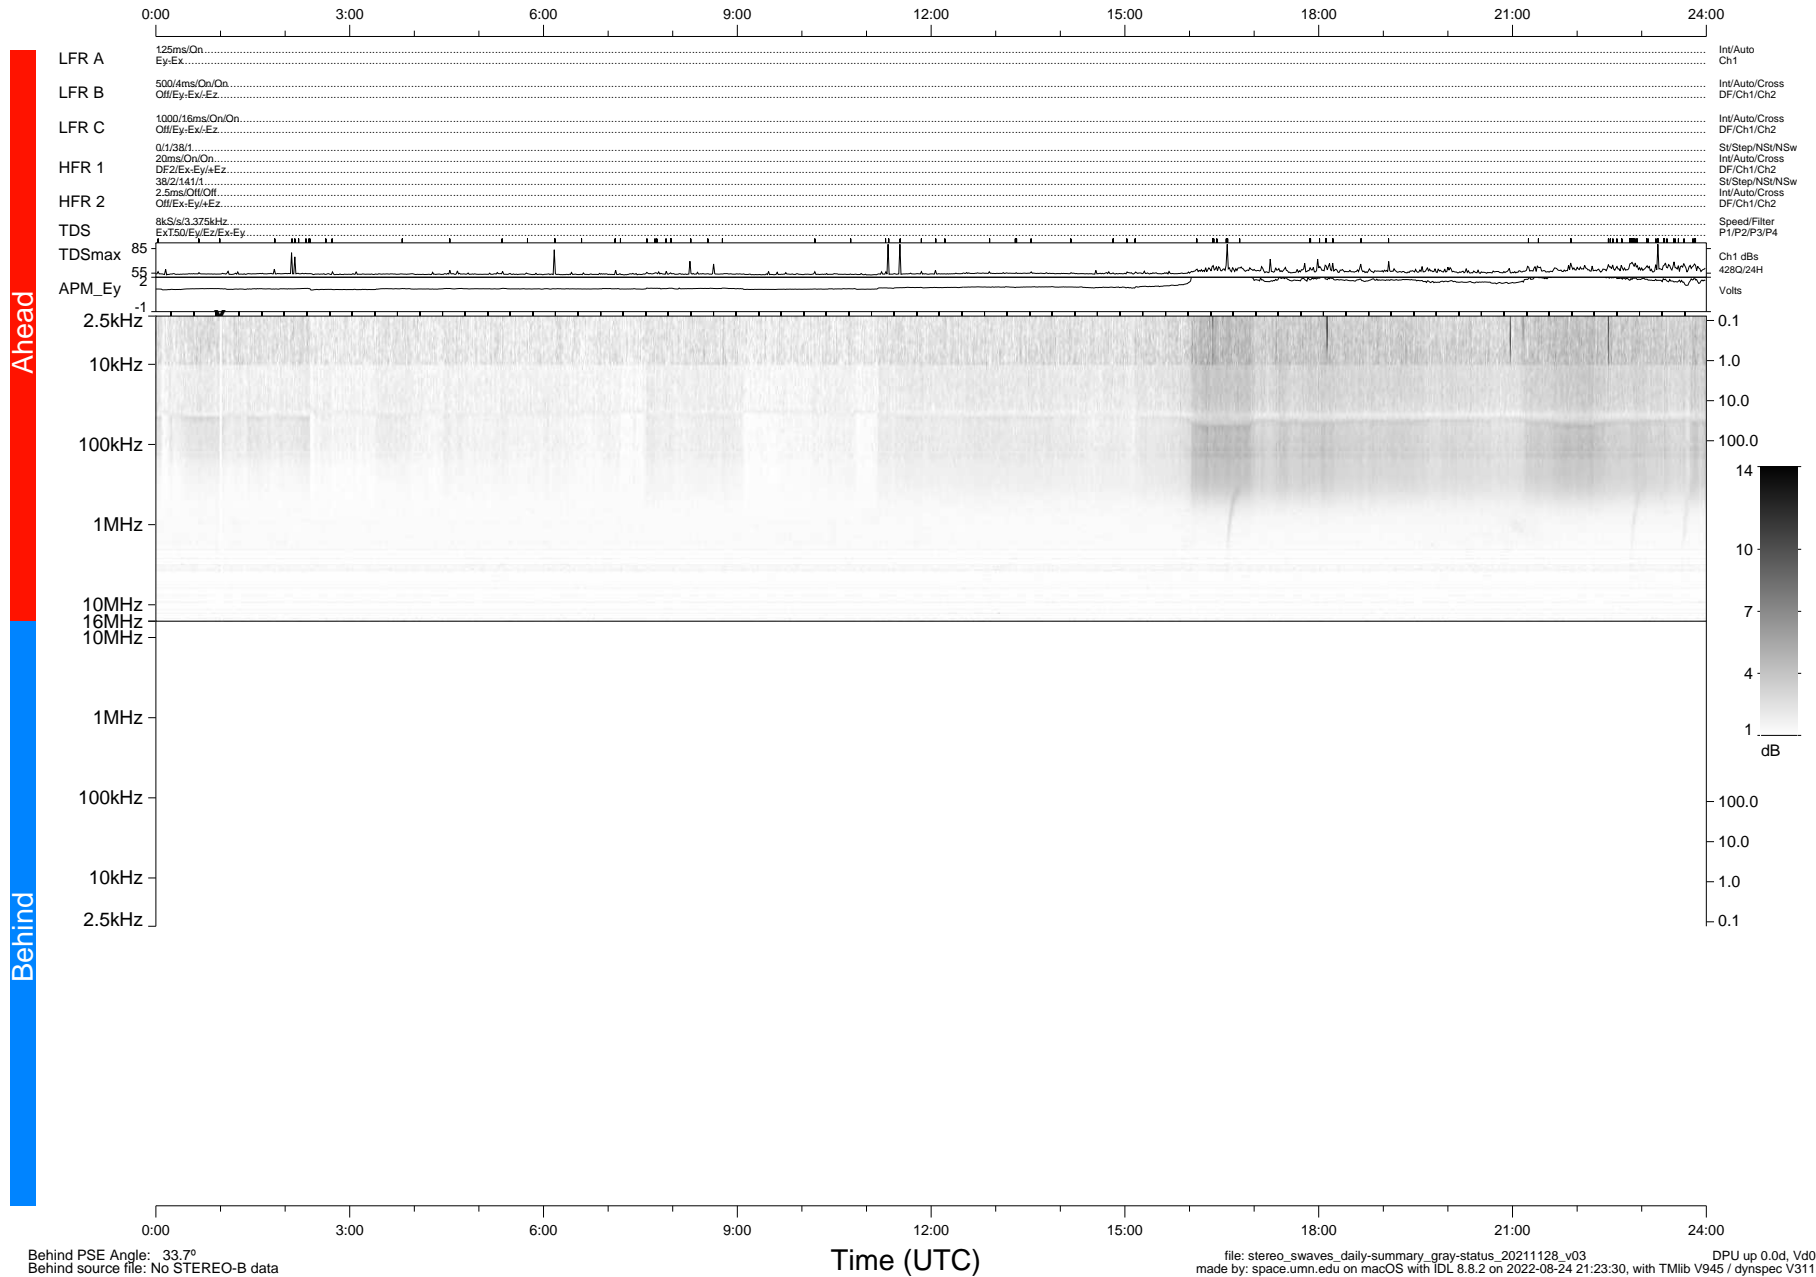

STEREO/WAVES Daily Summary - 28-Nov-2021 (DOY 332)

Ahead source file: swaves_ahead_2021_332_1_06.fin (Recovery: 100.0% HK, 115% Pkts)
 Ahead PSE Angle: -36.3°

DPU up 2335.9d, V412d40

Behind PSE Angle: 33.7°
 Behind source file: No STEREO-B data

file: stereo_swaves_daily-summary_gray-status_20211128_v03
 made by: space.umn.edu on macOS with IDL 8.8.2 on 2022-08-24 21:23:30, with TMLib V945 / dynspec V311
 DPU up 0.0d, Vd0