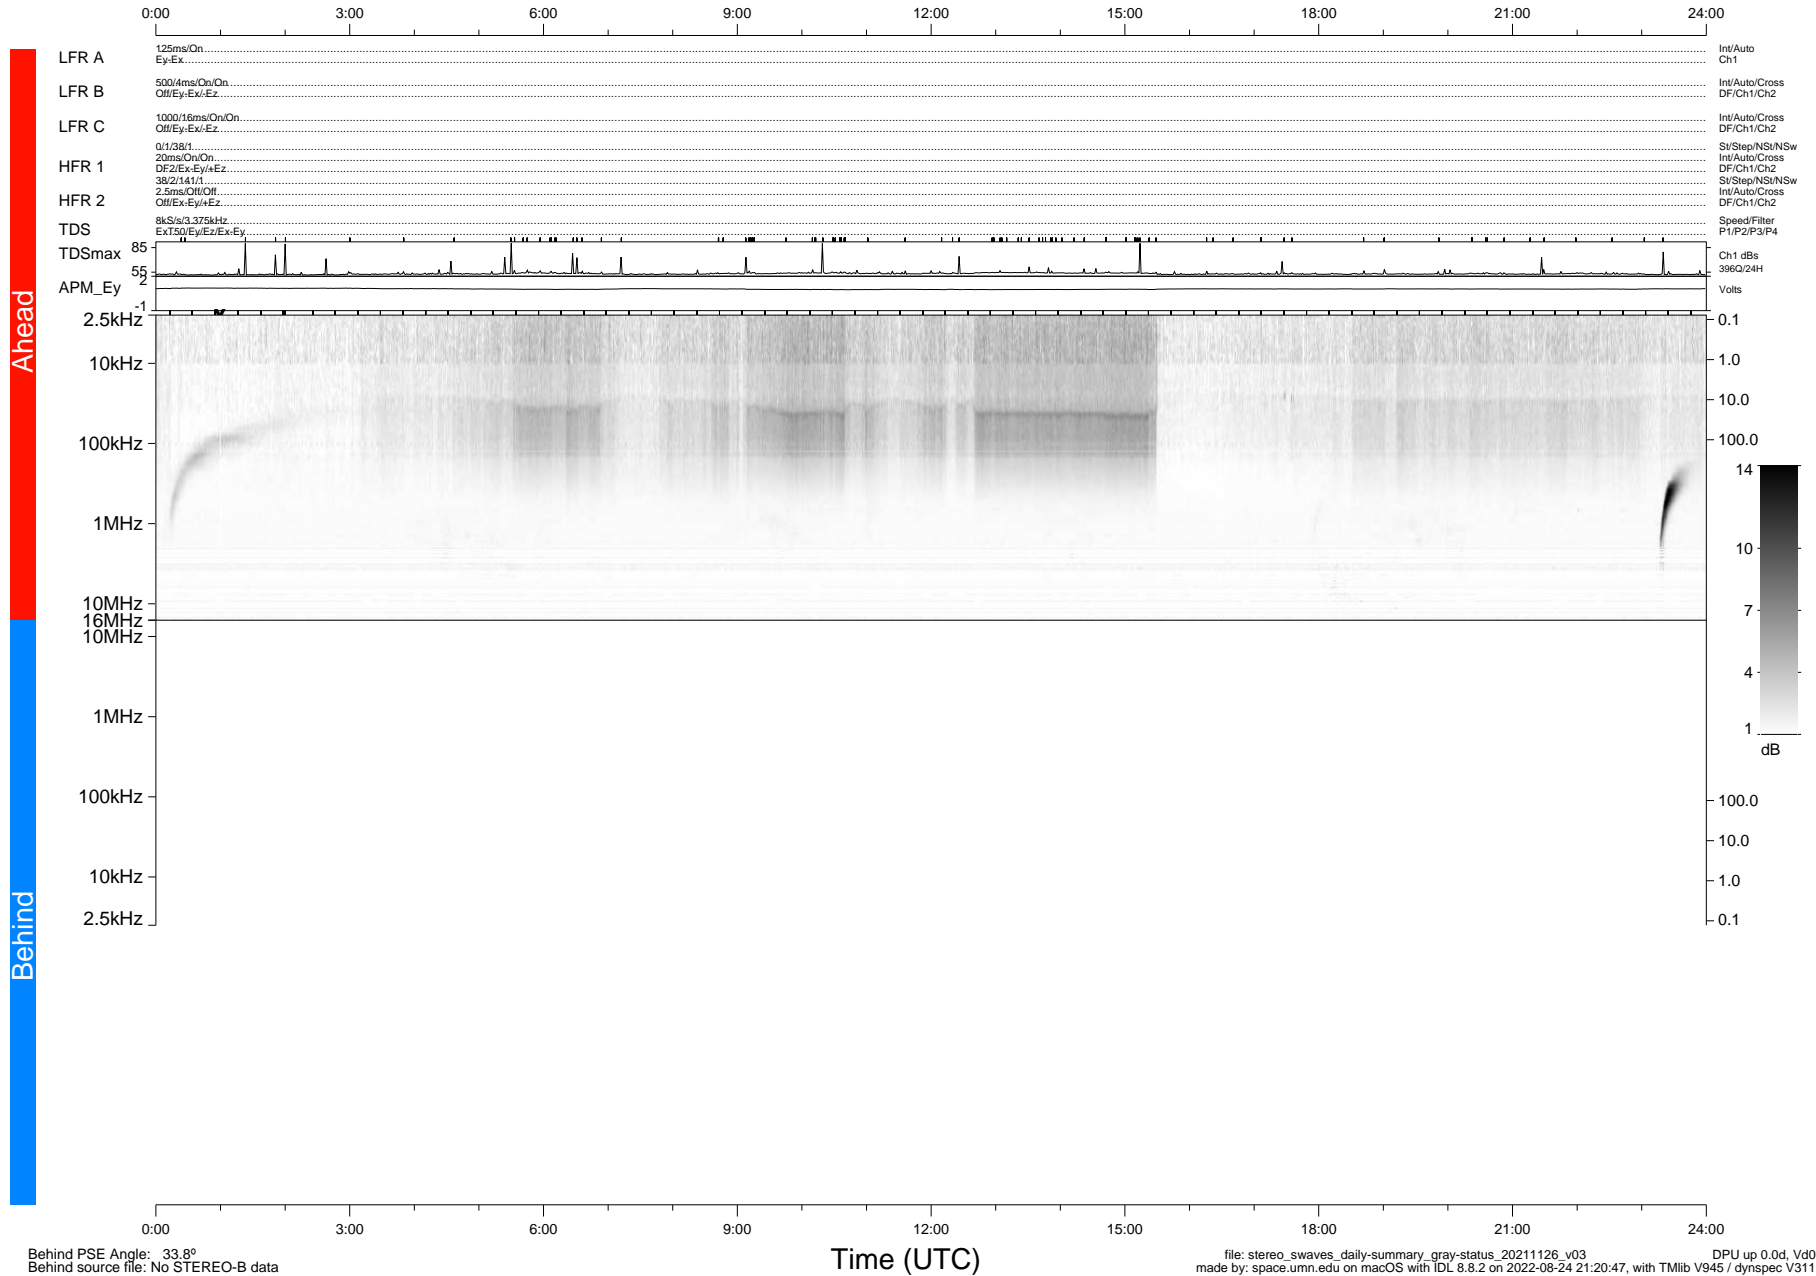

# STEREO/WAVES Daily Summary - 26-Nov-2021 (DOY 330)

Ahead source file: swaves\_ahead\_2021\_330\_1\_06.fin (Recovery: 100.0% HK, 110% Pkts)  
 Ahead PSE Angle: -36.3°

DPU up 2333.9d, V412d40

Behind PSE Angle: 33.8°  
 Behind source file: No STEREO-B data

file: stereo\_swaves\_daily-summary\_gray-status\_20211126\_v03  
 made by: space.umn.edu on macOS with IDL 8.8.2 on 2022-08-24 21:20:47, with TLib V945 / dynspec V311  
 DPU up 0.0d, Vd0