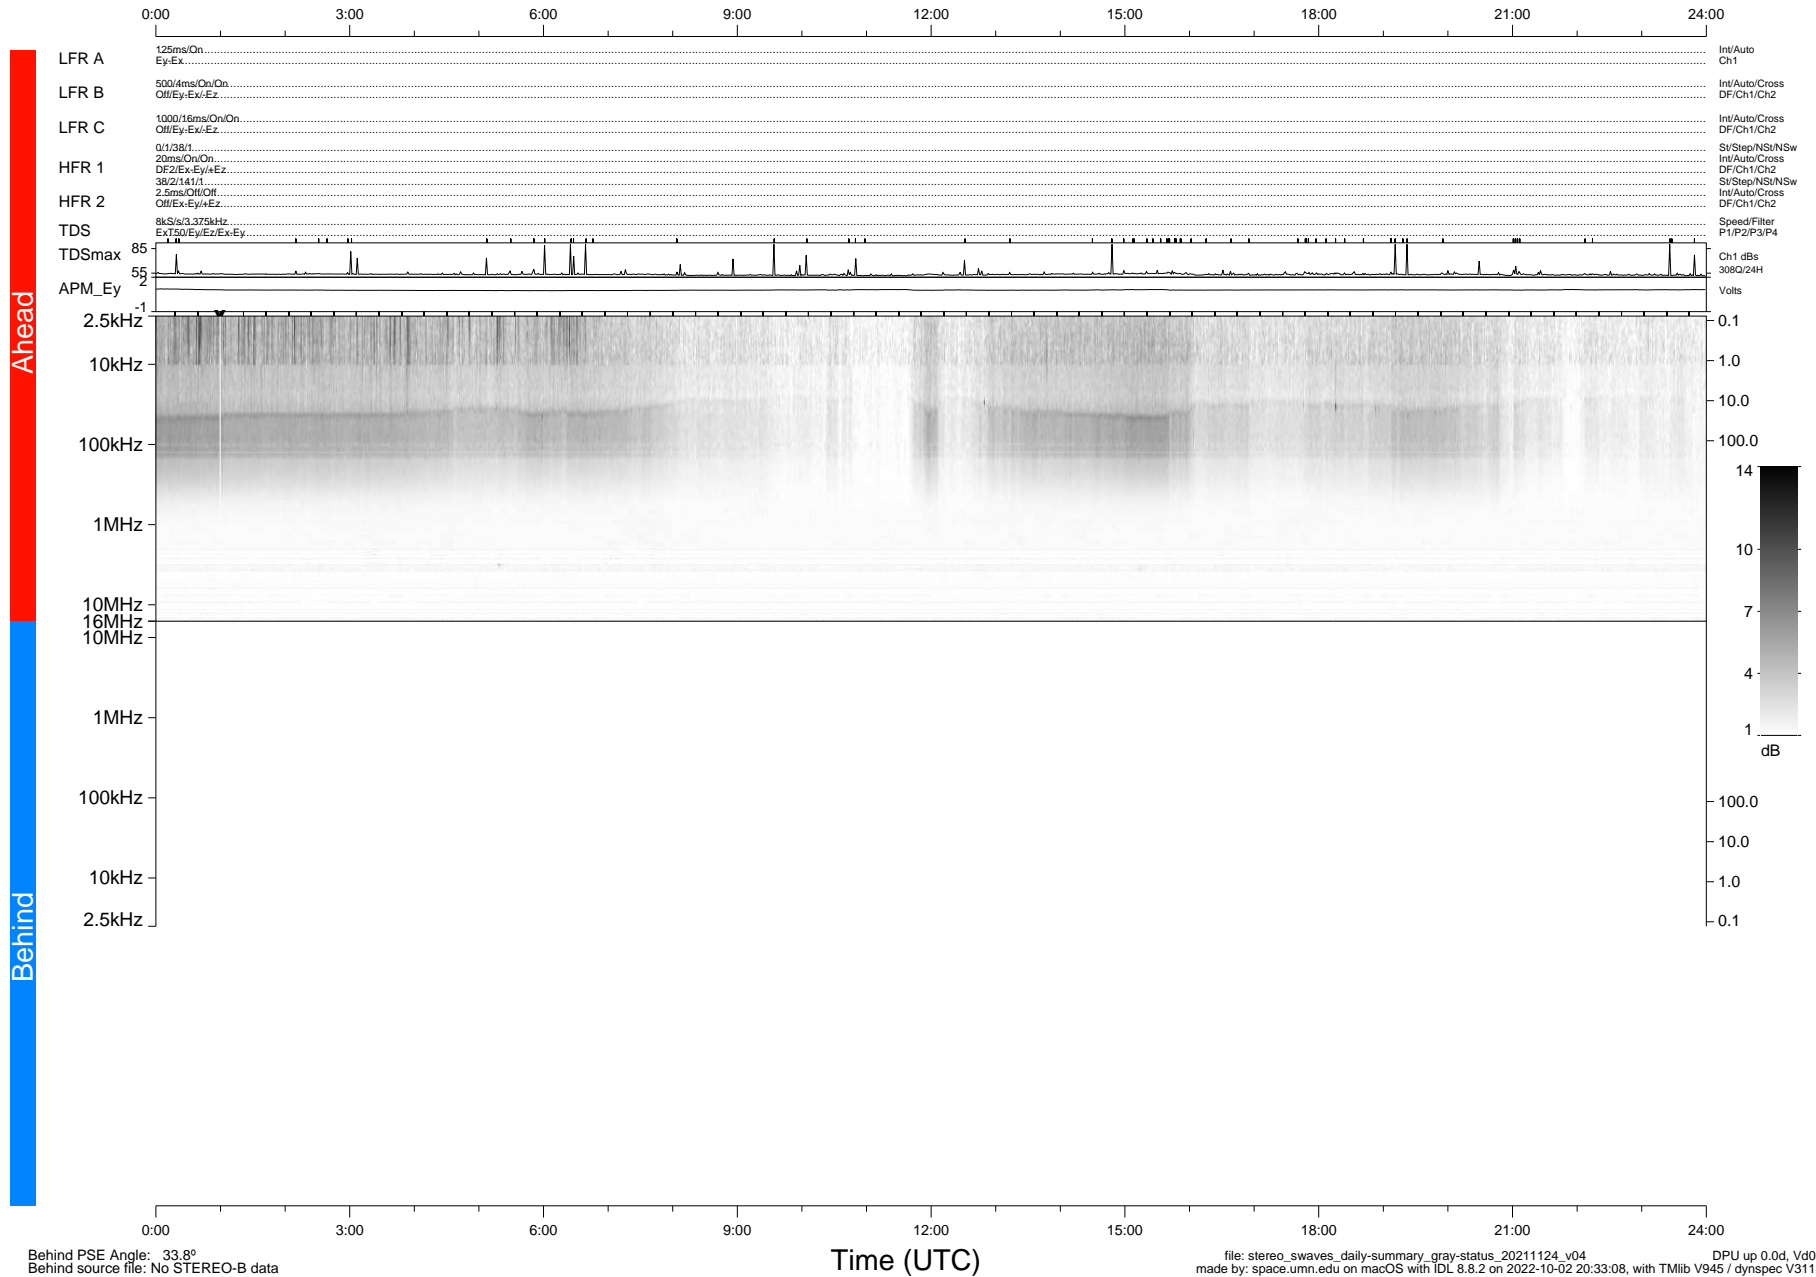

STEREO/WAVES Daily Summary - 24-Nov-2021 (DOY 328)

Ahead source file: swaves_ahead_2021_328_1_05.fin (Recovery: 100.0% HK, 97% Pkts)
 Ahead PSE Angle: -36.4°

DPU up 2331.9d, V412d40

Behind PSE Angle: 33.8°
 Behind source file: No STEREO-B data

file: stereo_swaves_daily-summary_gray-status_20211124_v04 DPU up 0.0d, Vd0
 made by: space.umn.edu on macOS with IDL 8.8.2 on 2022-10-02 20:33:08, with TLib V945 / dynspec V311