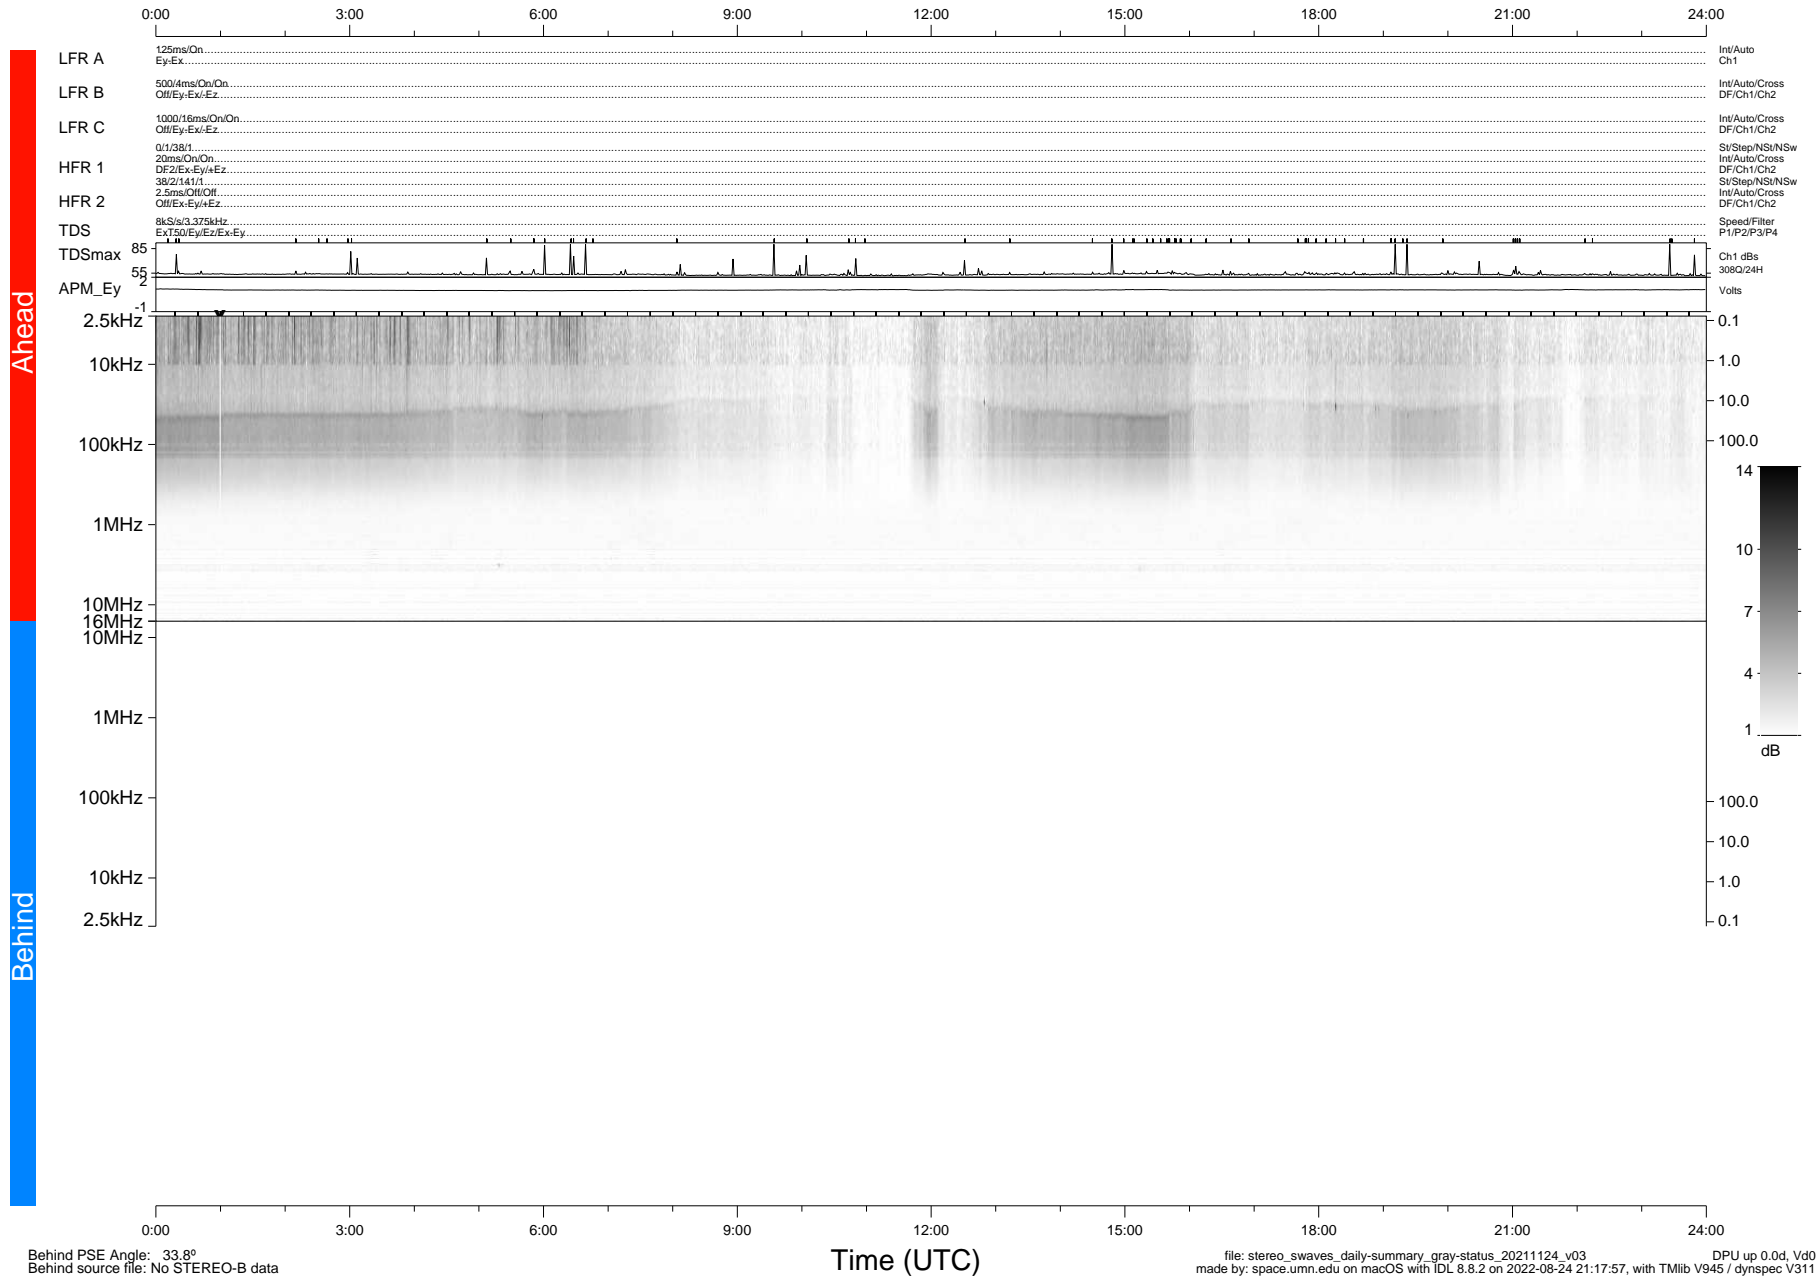

STEREO/WAVES Daily Summary - 24-Nov-2021 (DOY 328)

Ahead source file: swaves_ahead_2021_328_1_05.fin (Recovery: 100.0% HK, 97% Pkts)
 Ahead PSE Angle: -36.4°

DPU up 2331.9d, V412d40

Behind PSE Angle: 33.8°
 Behind source file: No STEREO-B data

Time (UTC)

file: stereo_swaves_daily-summary_gray-status_20211124_v03
 made by: space.umn.edu on macOS with IDL 8.8.2 on 2022-08-24 21:17:57, with TLib V945 / dynspec V311
 DPU up 0.0d, Vd0