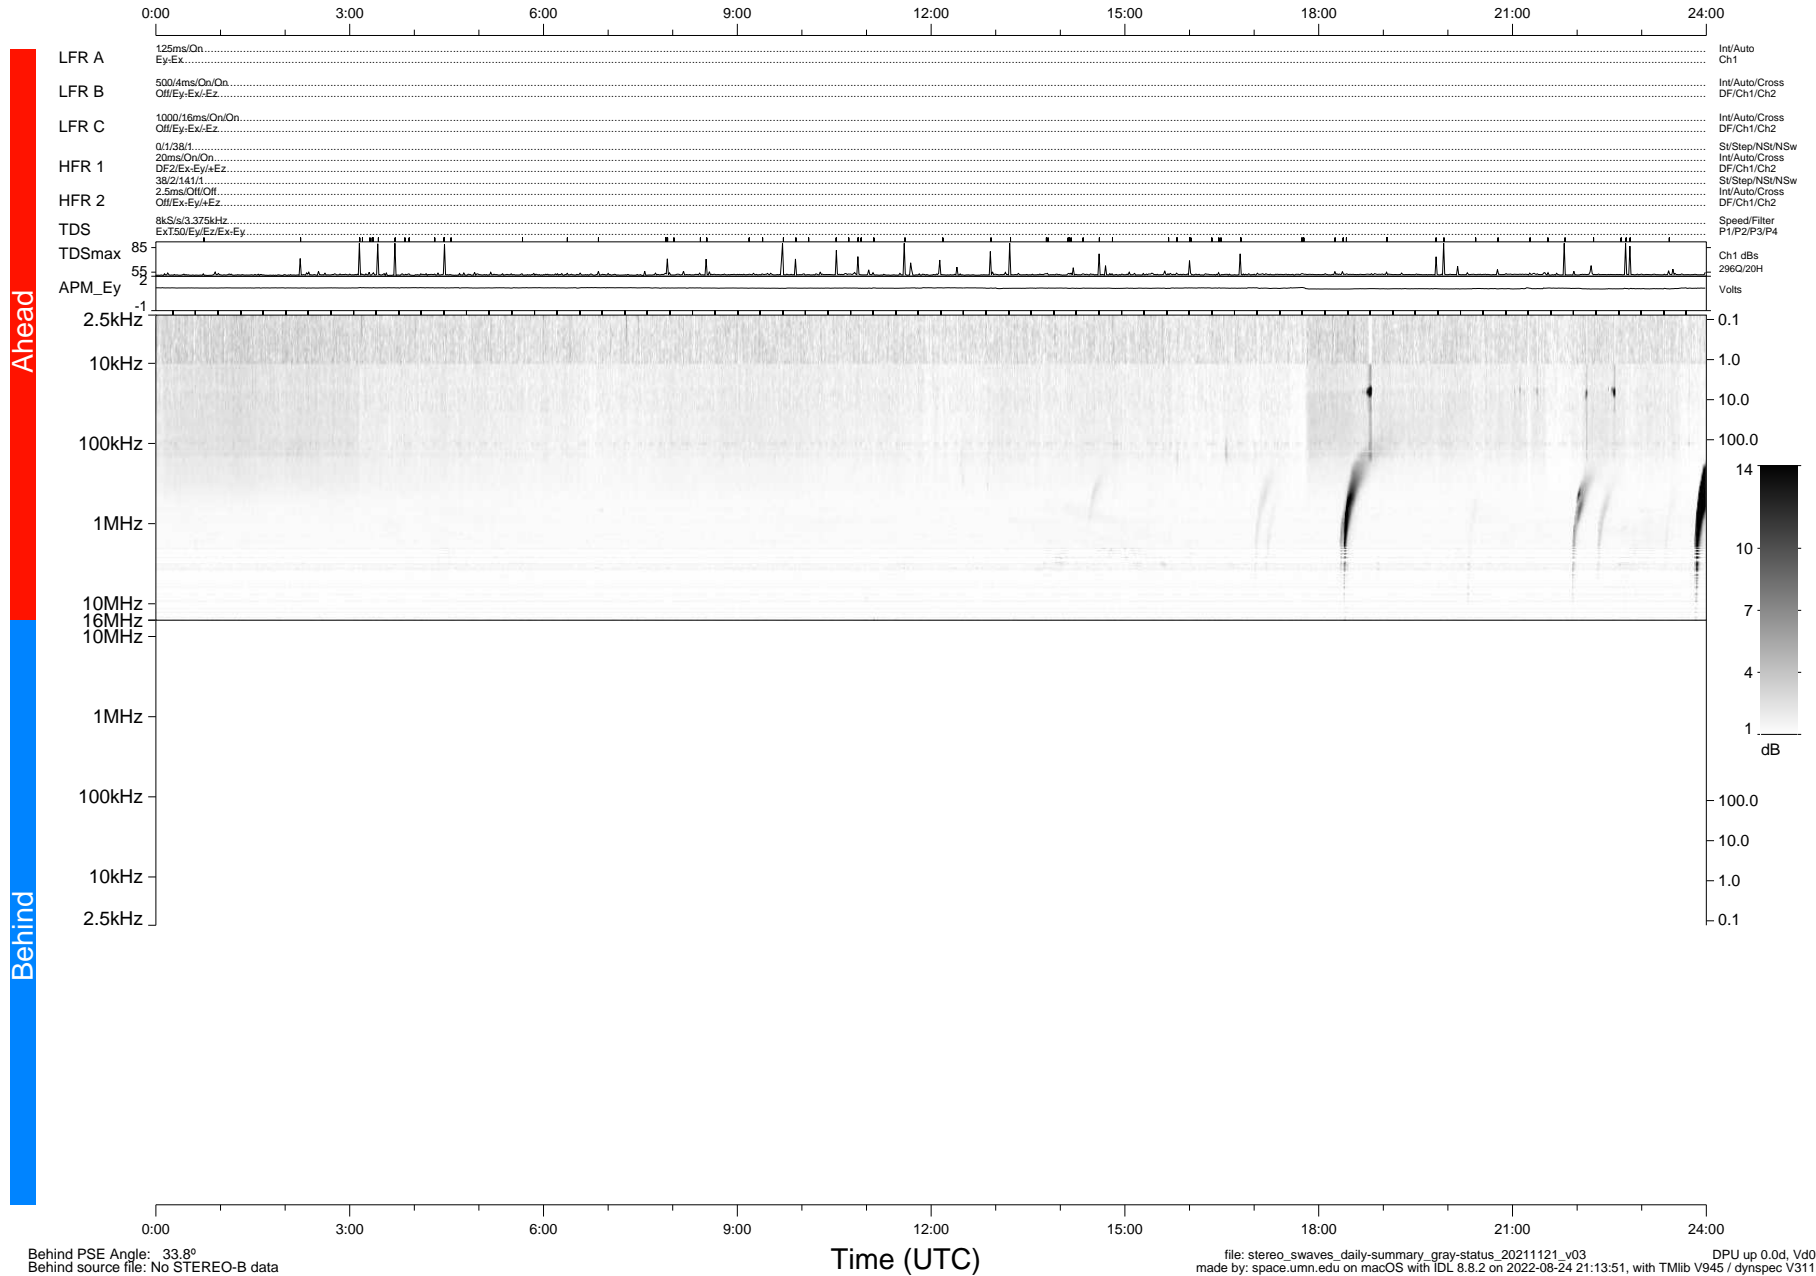

# STEREO/WAVES Daily Summary - 21-Nov-2021 (DOY 325)

Ahead source file: swaves\_ahead\_2021\_325\_1\_05.fin (Recovery: 100.0% HK, 95% Pkts)  
 Ahead PSE Angle: -36.6°

DPU up 2328.9d, V412d40

Behind PSE Angle: 33.8°  
 Behind source file: No STEREO-B data

file: stereo\_swaves\_daily-summary\_gray-status\_20211121\_v03 DPU up 0.0d, Vd0  
 made by: space.umn.edu on macOS with IDL 8.8.2 on 2022-08-24 21:13:51, with Tlib V945 / dynspec V311