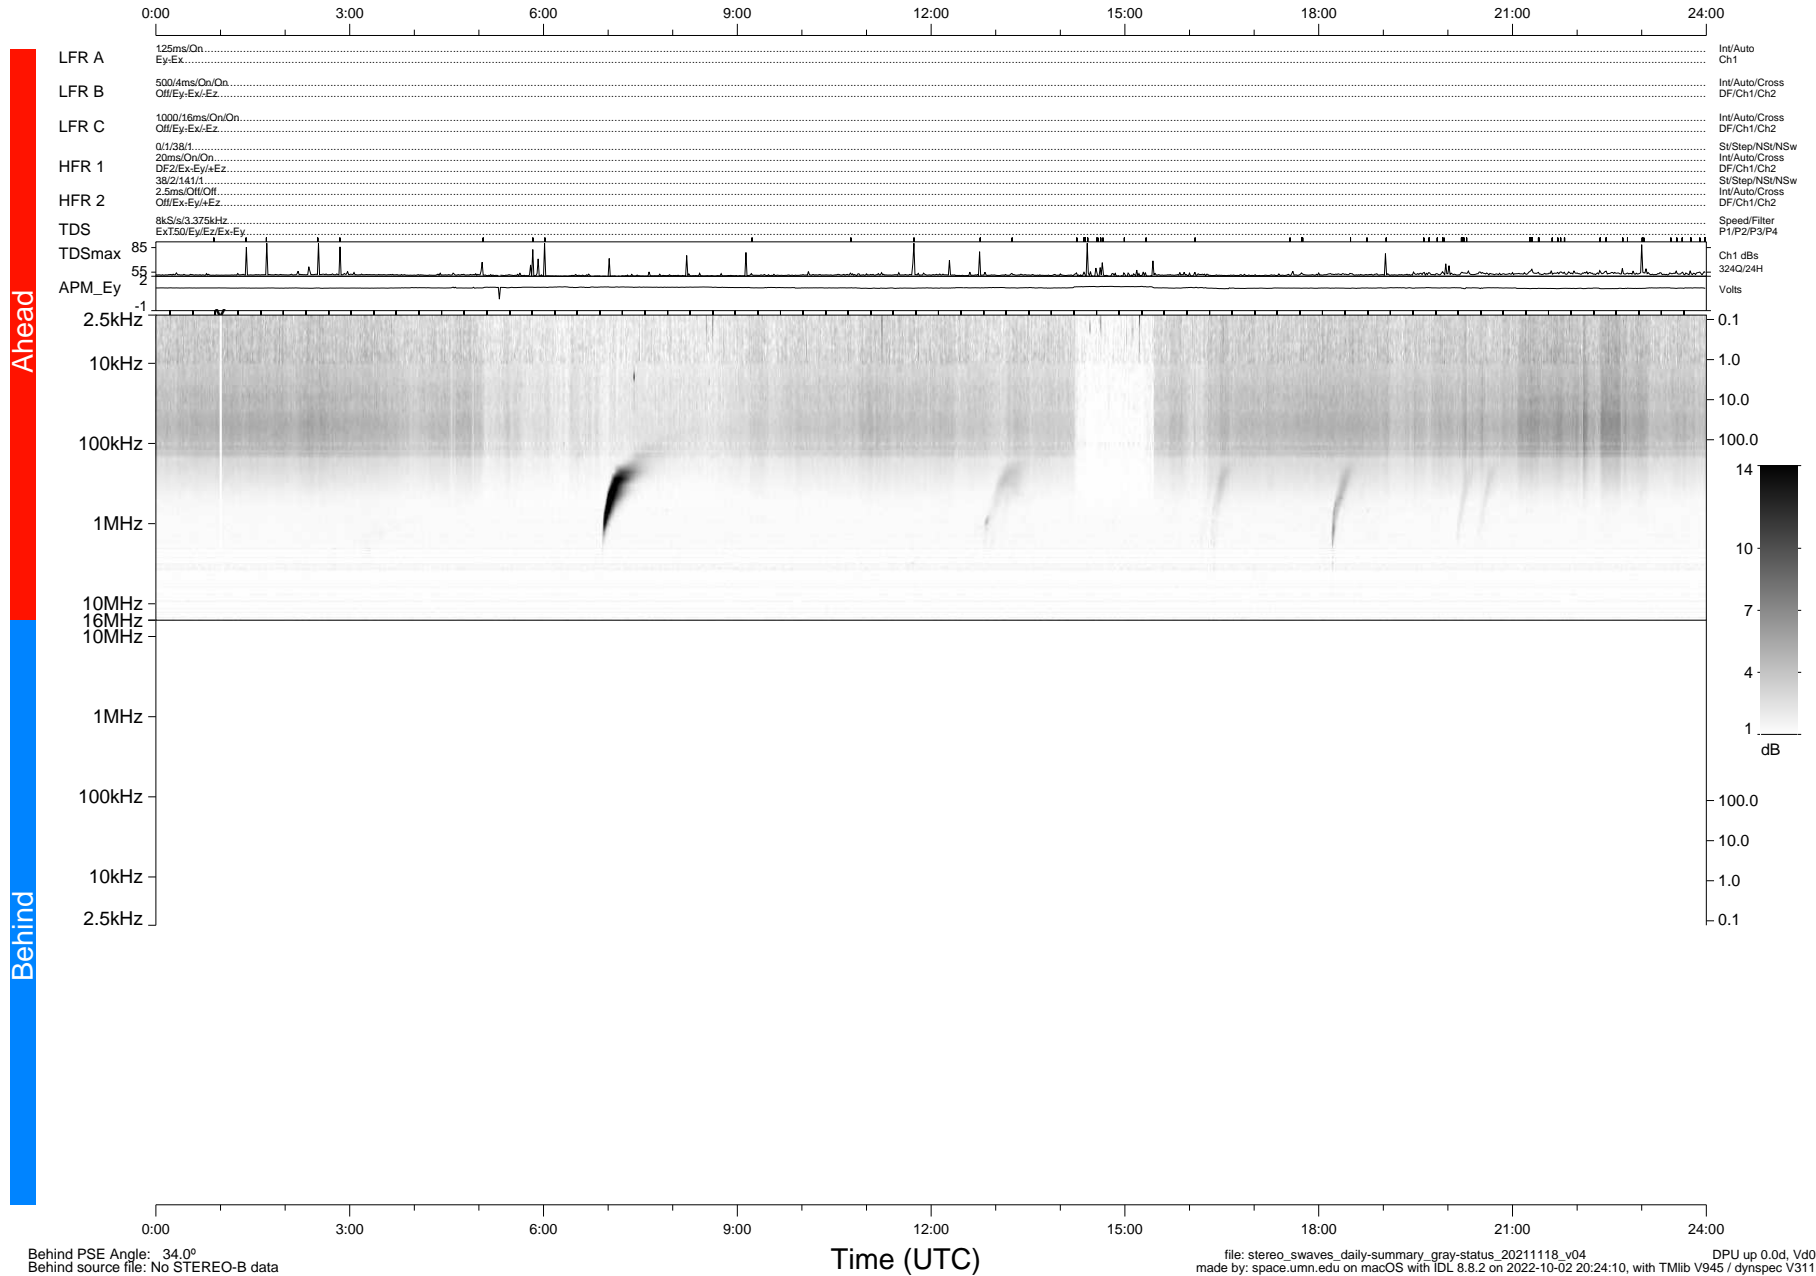

# STEREO/WAVES Daily Summary - 18-Nov-2021 (DOY 322)

Ahead source file: swaves\_ahead\_2021\_322\_1\_05.fin (Recovery: 100.1% HK, 100% Pkts)  
 Ahead PSE Angle: -36.6°

DPU up 2325.9d, V412d40

Behind PSE Angle: 34.0°  
 Behind source file: No STEREO-B data

Time (UTC)

file: stereo\_swaves\_daily-summary\_gray-status\_20211118\_v04 DPU up 0.0d, Vd0  
 made by: space.umn.edu on macOS with IDL 8.8.2 on 2022-10-02 20:24:10, with TLib V945 / dynspec V311