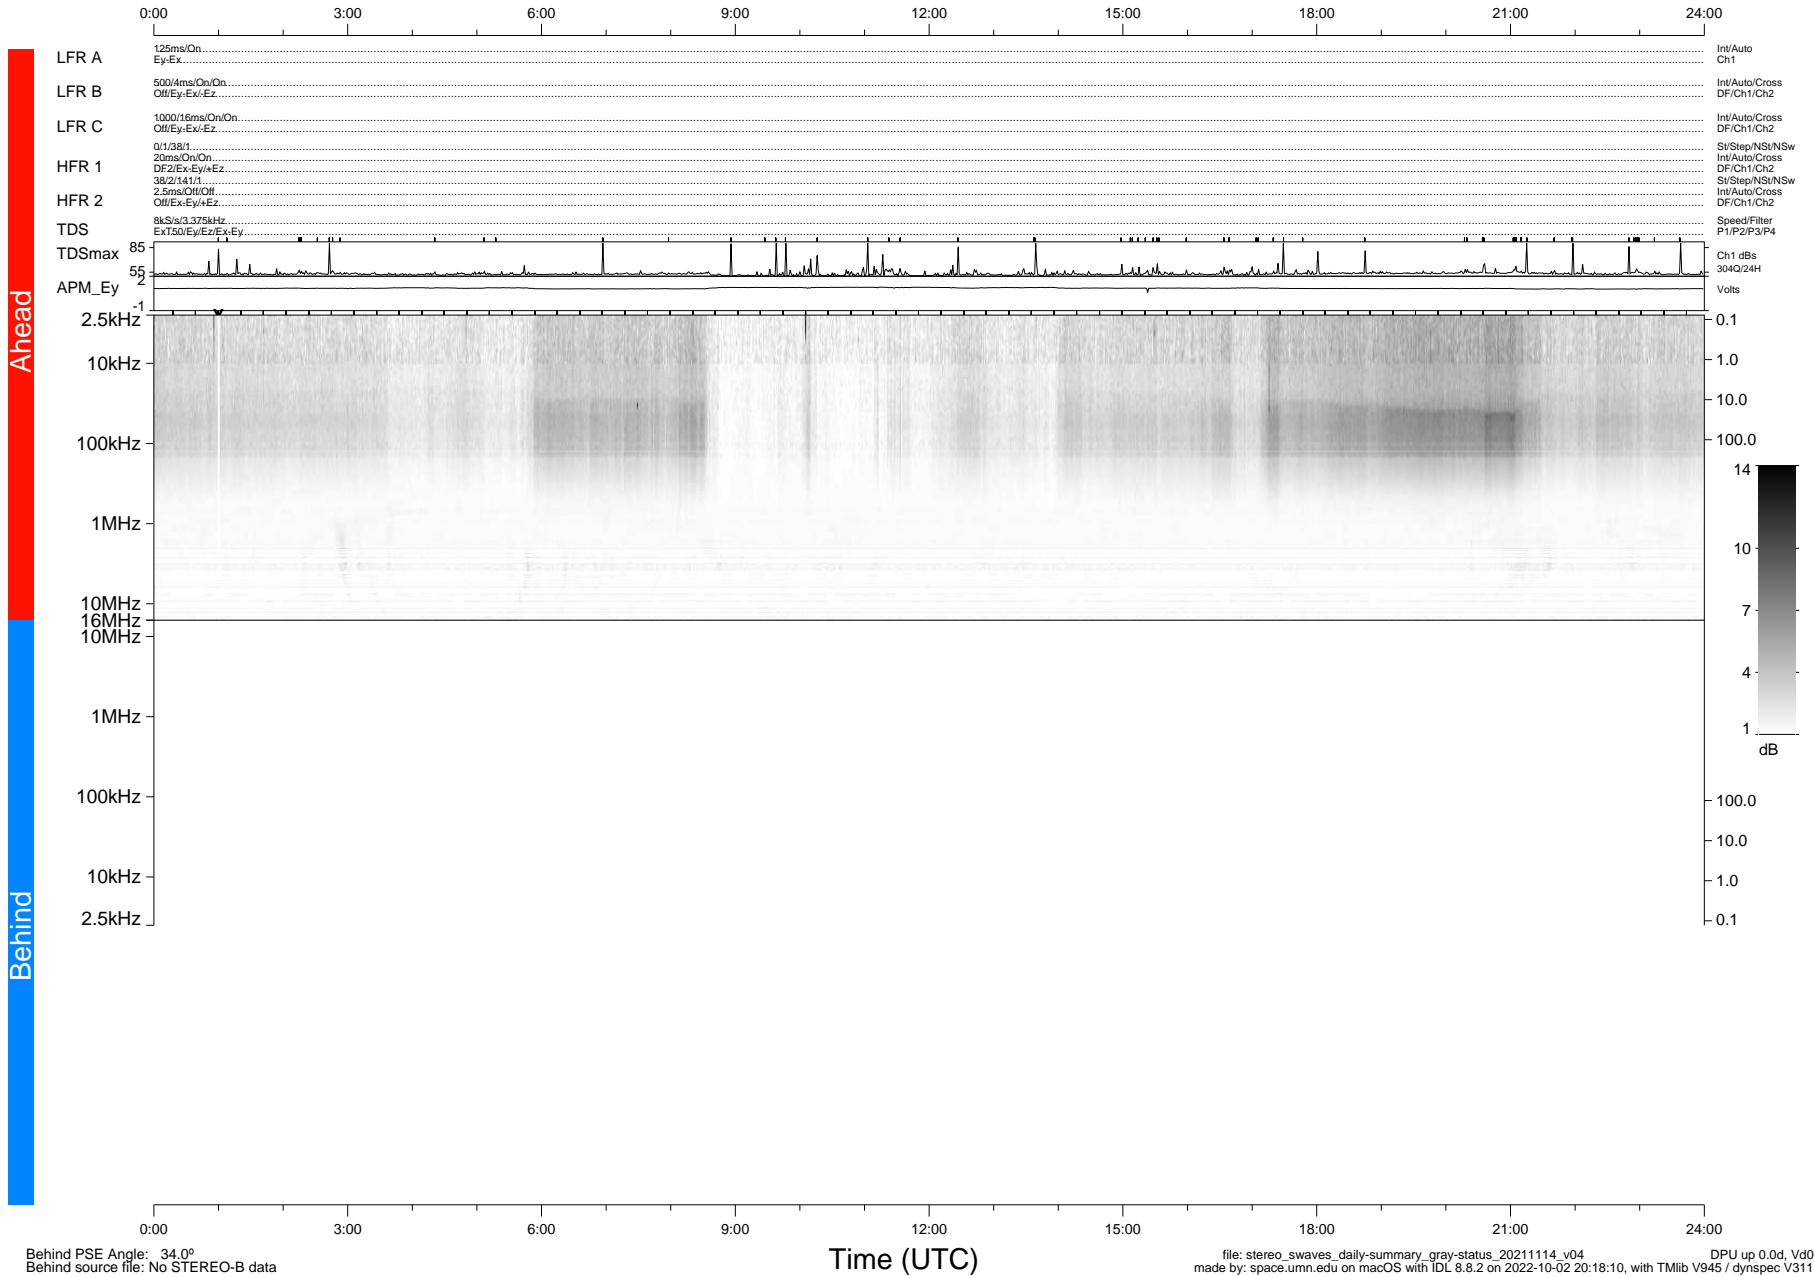

# STEREO/WAVES Daily Summary - 14-Nov-2021 (DOY 318)

Ahead source file: swaves\_ahead\_2021\_318\_1\_05.fin (Recovery: 100.0% HK, 97% Pkts)  
 Ahead PSE Angle: -36.8°

DPU up 2321.9d, V412d40

Behind PSE Angle: 34.0°  
 Behind source file: No STEREO-B data

file: stereo\_swaves\_daily-summary\_gray-status\_20211114\_v04  
 made by: space.umn.edu on macOS with IDL 8.8.2 on 2022-10-02 20:18:10, with TLib V945 / dynspec V311  
 DPU up 0.0d, Vd0