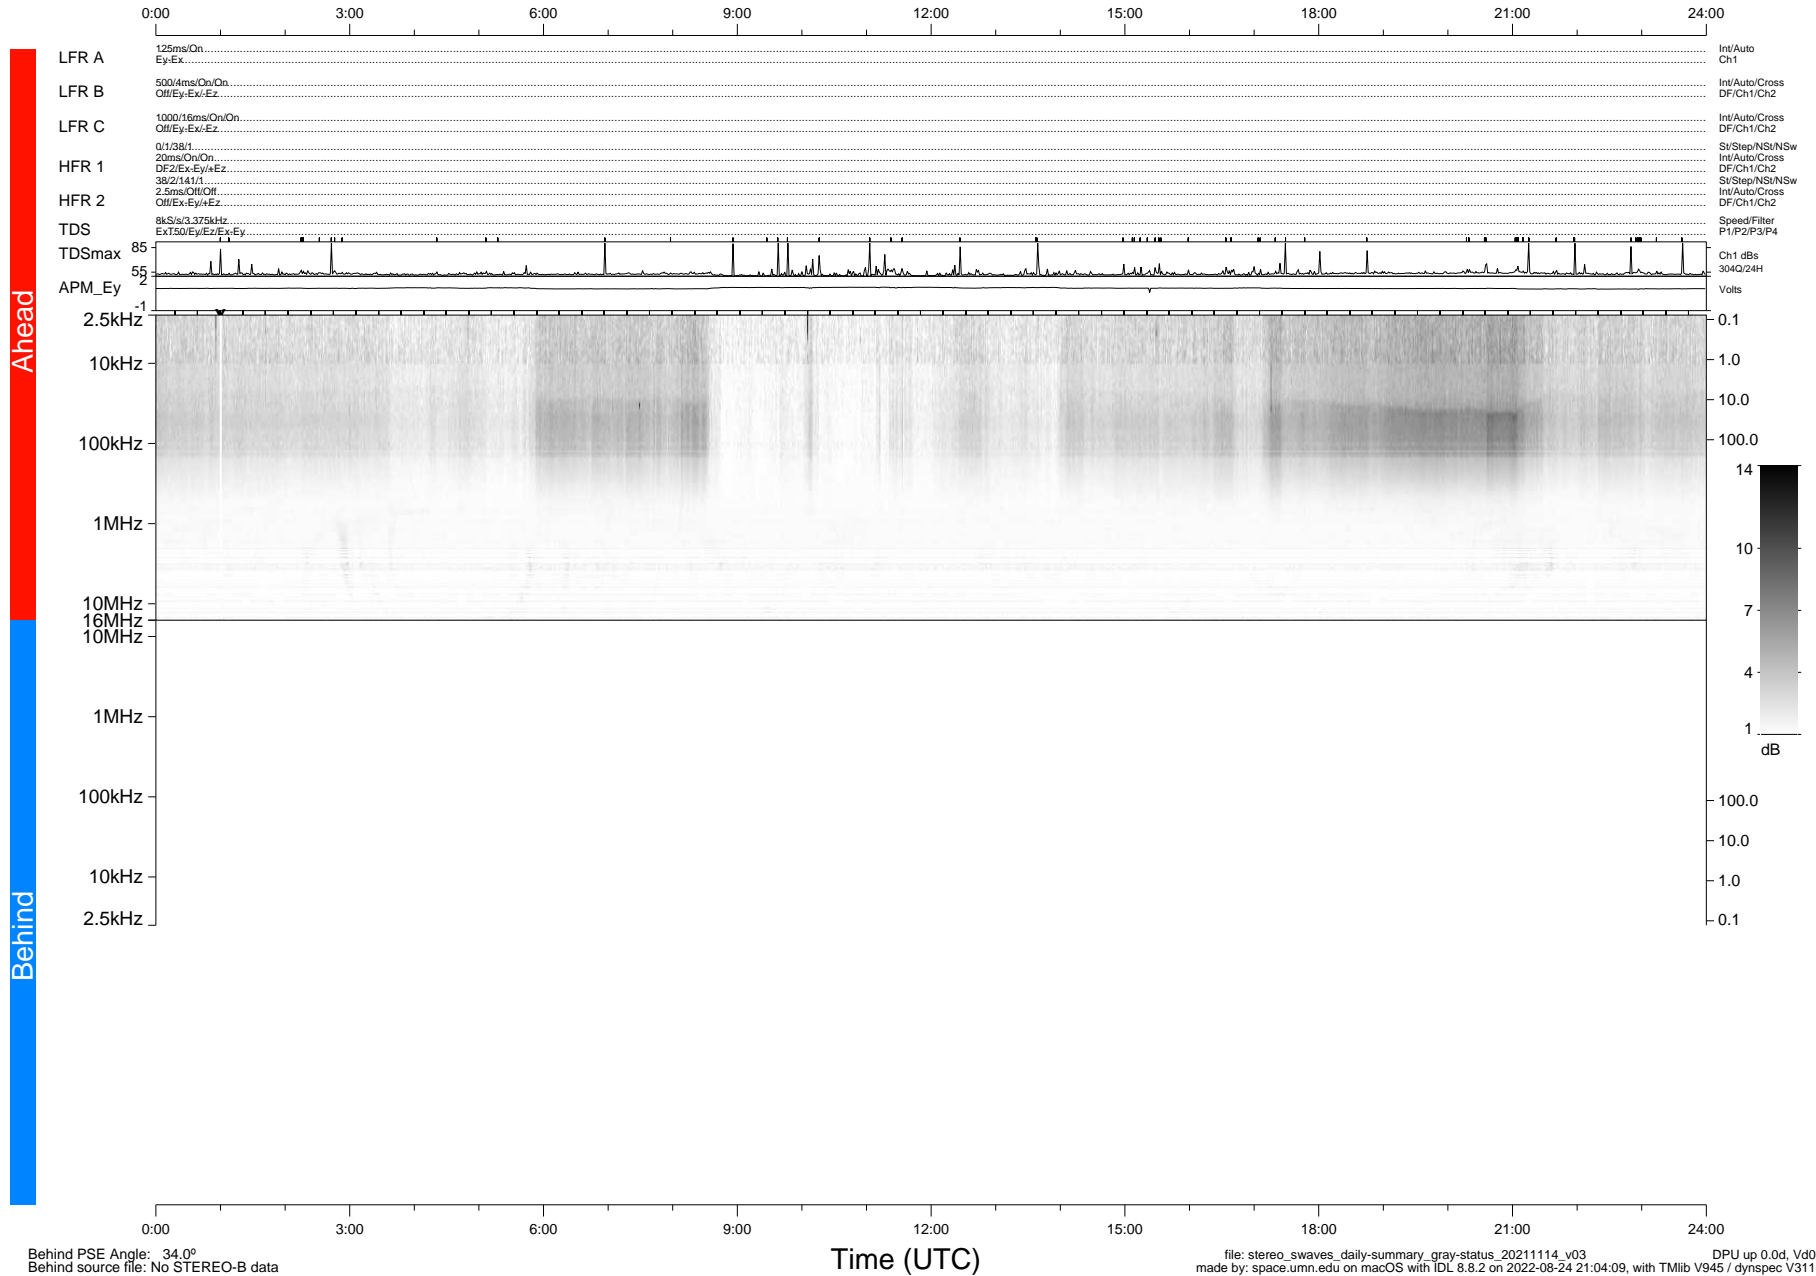

# STEREO/WAVES Daily Summary - 14-Nov-2021 (DOY 318)

Ahead source file: swaves\_ahead\_2021\_318\_1\_05.fin (Recovery: 100.0% HK, 97% Pkts)  
 Ahead PSE Angle: -36.8°

DPU up 2321.9d, V412d40

Behind PSE Angle: 34.0°  
 Behind source file: No STEREO-B data

file: stereo\_swaves\_daily-summary\_gray-status\_20211114\_v03  
 made by: space.umn.edu on macOS with IDL 8.8.2 on 2022-08-24 21:04:09, with TLib V945 / dynspec V311  
 DPU up 0.0d, Vd0