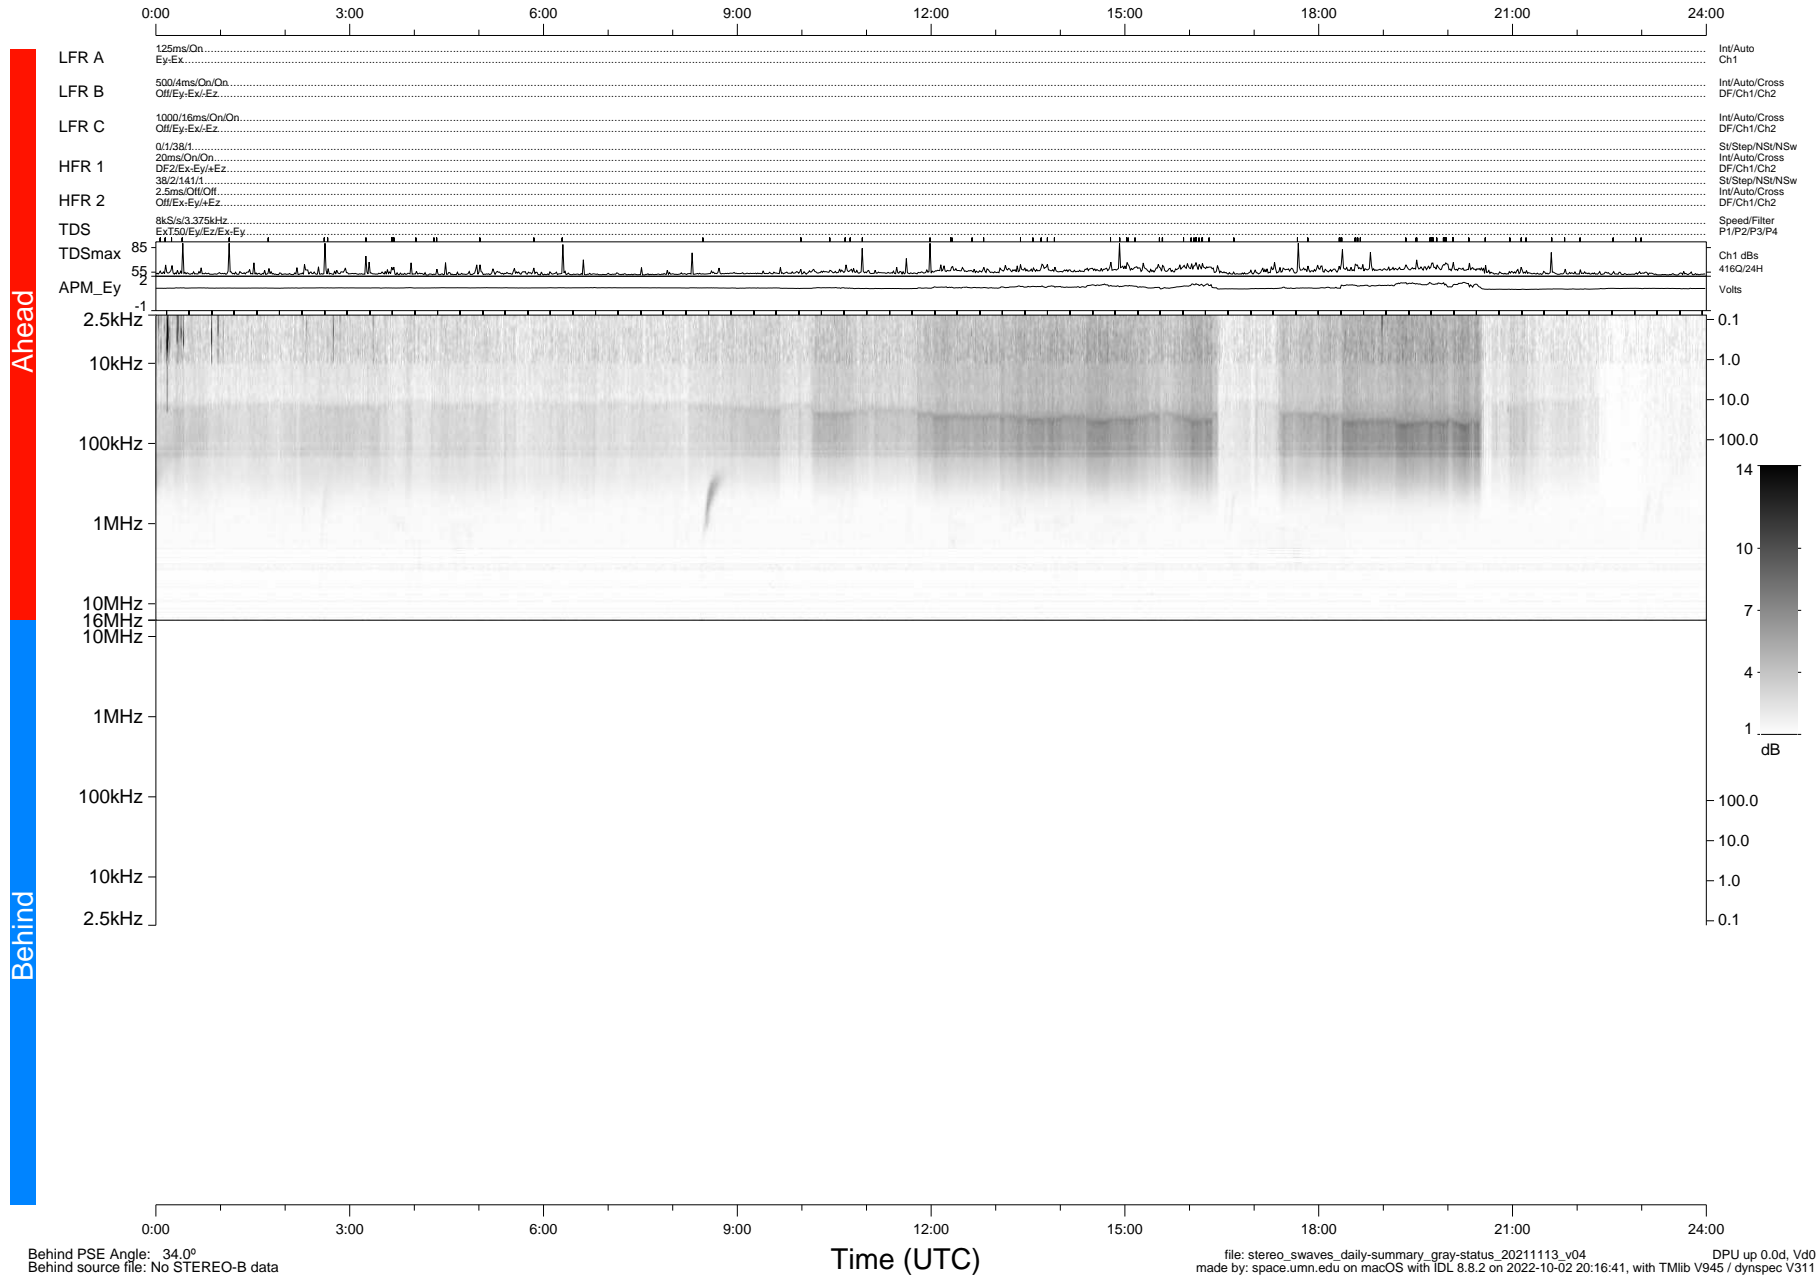

STEREO/WAVES Daily Summary - 13-Nov-2021 (DOY 317)

Ahead source file: swaves_ahead_2021_317_1_05.fin (Recovery: 100.0% HK, 113% Pkts)
 Ahead PSE Angle: -36.8°

DPU up 2320.9d, V412d40

Behind PSE Angle: 34.0°
 Behind source file: No STEREO-B data

Time (UTC)

file: stereo_swaves_daily-summary_gray-status_20211113_v04
 made by: space.umn.edu on macOS with TDL 8.8.2 on 2022-10-02 20:16:41, with Tlib V945 / dynspec V311
 DPU up 0.0d, Vd0