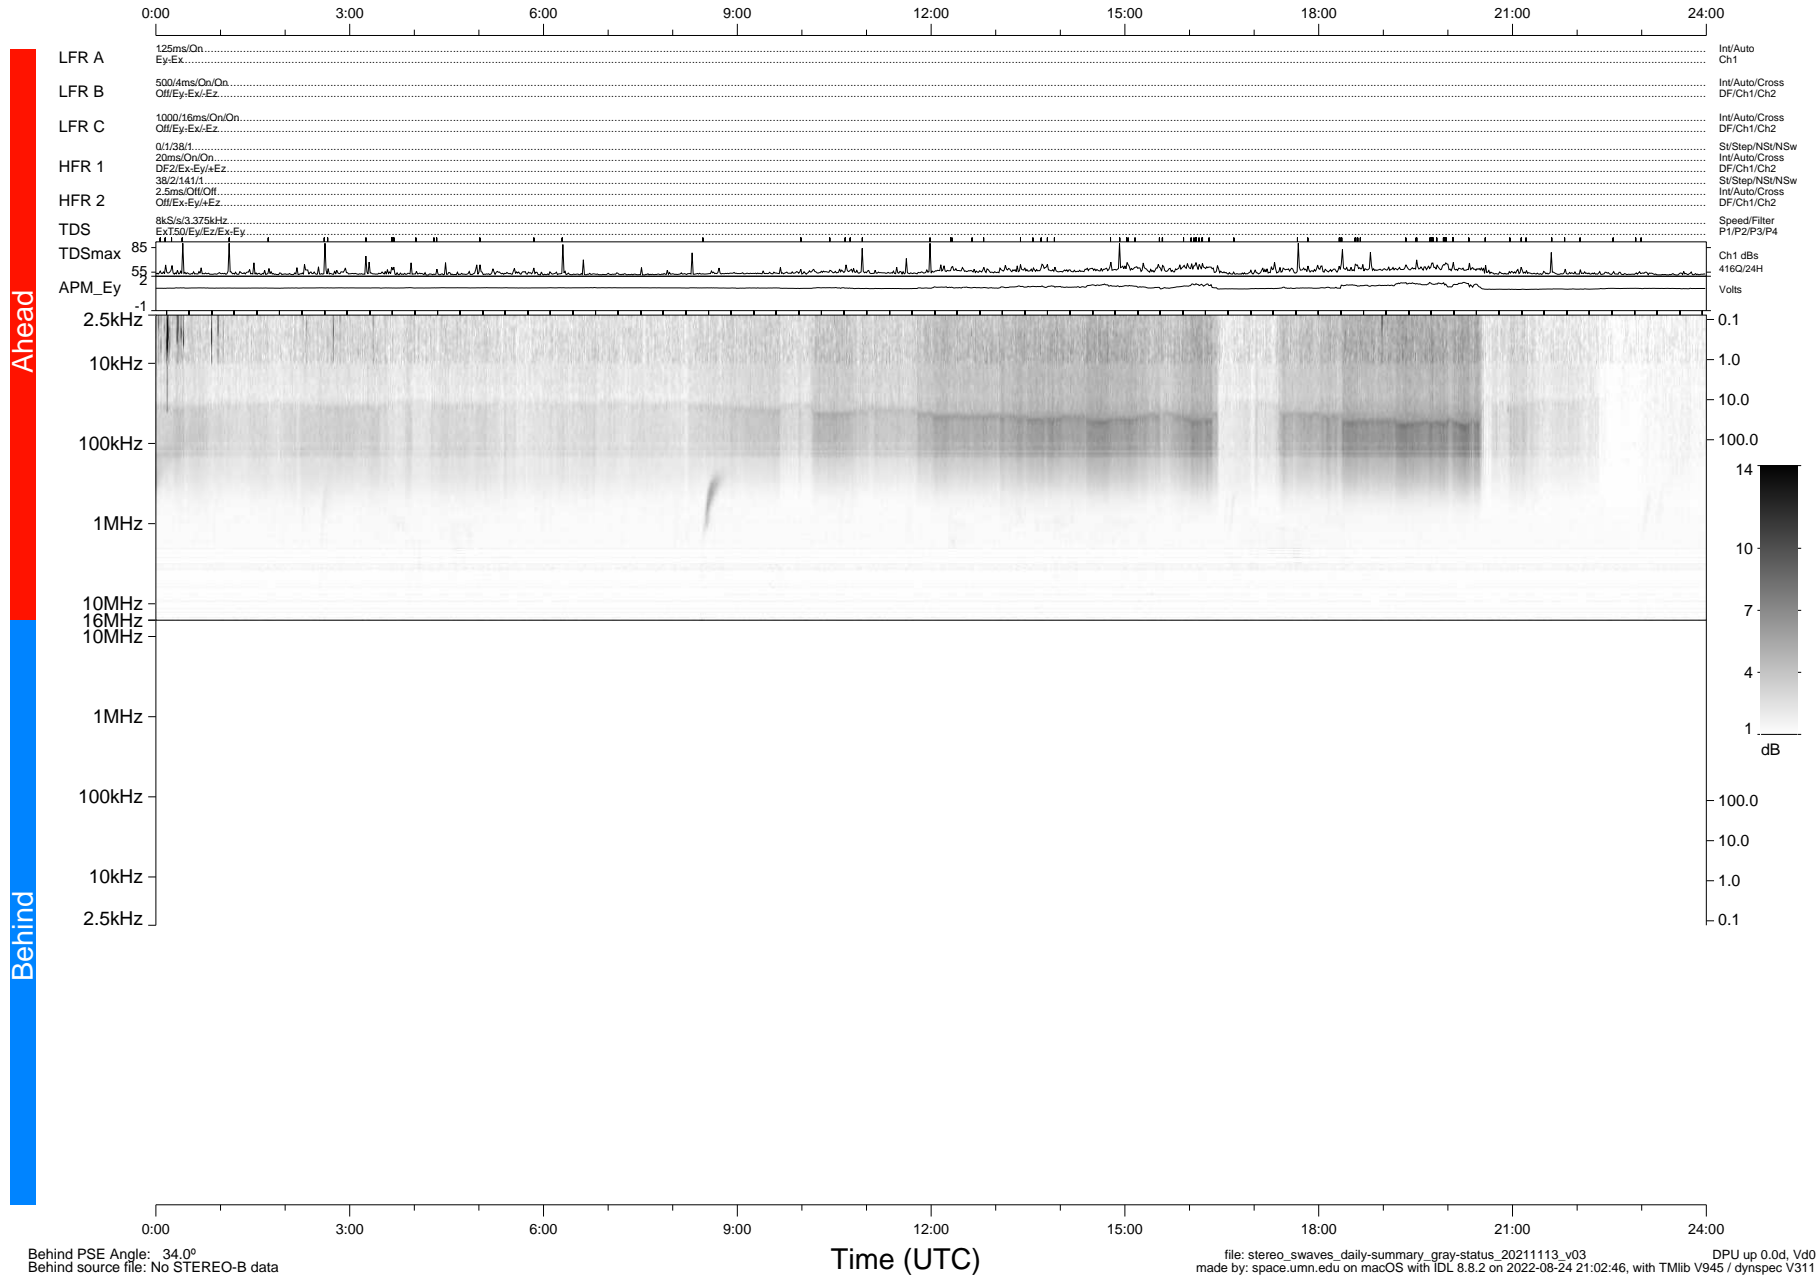

# STEREO/WAVES Daily Summary - 13-Nov-2021 (DOY 317)

Ahead source file: swaves\_ahead\_2021\_317\_1\_05.fin (Recovery: 100.0% HK, 113% Pkts)  
 Ahead PSE Angle: -36.8°

DPU up 2320.9d, V412d40

Behind PSE Angle: 34.0°  
 Behind source file: No STEREO-B data

Time (UTC)

file: stereo\_swaves\_daily-summary\_gray-status\_20211113\_v03  
 made by: space.umn.edu on macOS with TDL 8.8.2 on 2022-08-24 21:02:46, with Tlib V945 / dynspec V311  
 DPU up 0.0d, Vd0