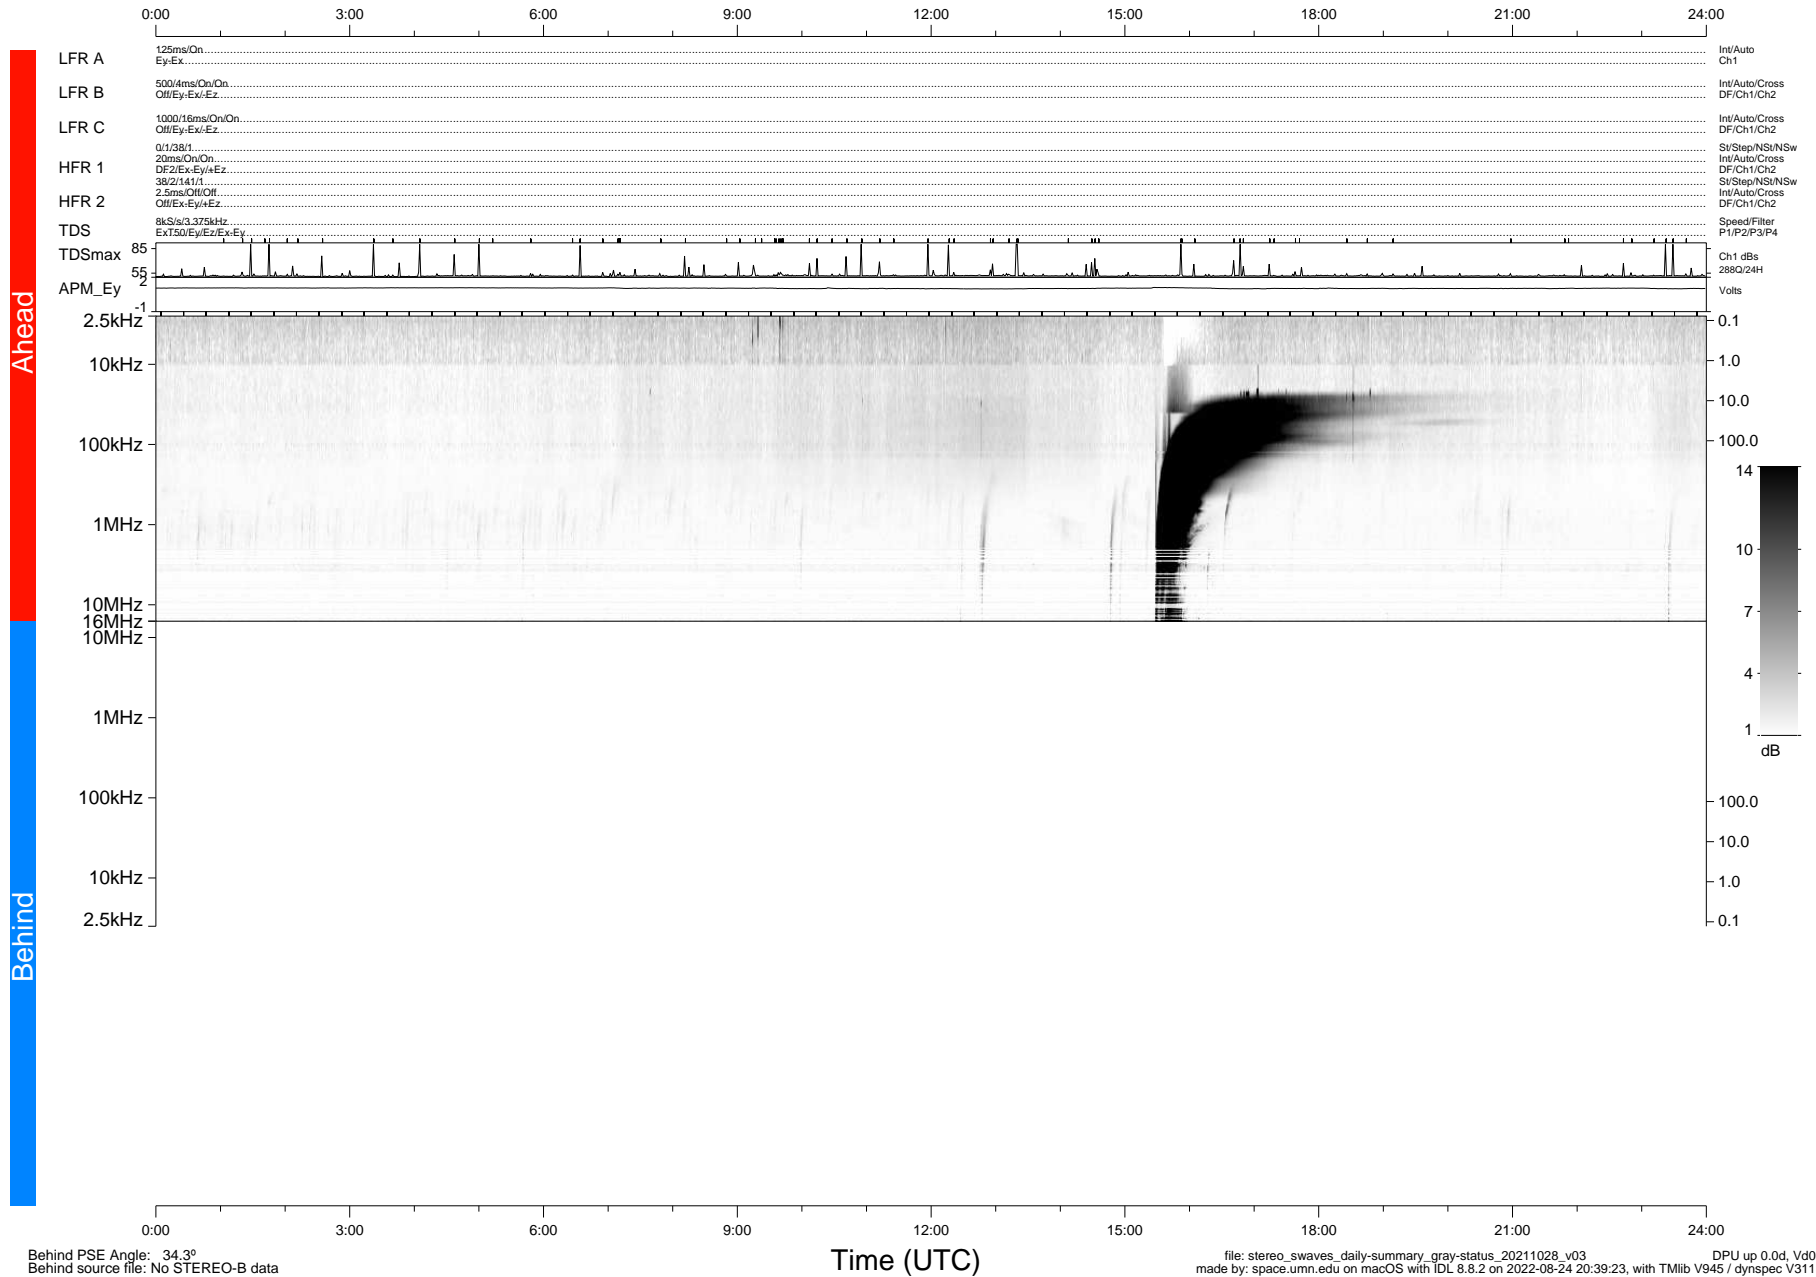

STEREO/WAVES Daily Summary - 28-Oct-2021 (DOY 301)

Ahead source file: swaves_ahead_2021_301_1_05.fin (Recovery: 100.0% HK, 95% Pkts)
 Ahead PSE Angle: -37.7°

DPU up 2304.9d, V412d40

Behind PSE Angle: 34.3°
 Behind source file: No STEREO-B data

file: stereo_swaves_daily-summary_gray-status_20211028_v03
 made by: space.umn.edu on macOS with IDL 8.8.2 on 2022-08-24 20:39:23, with TLib V945 / dynspec V311
 DPU up 0.0d, Vd0