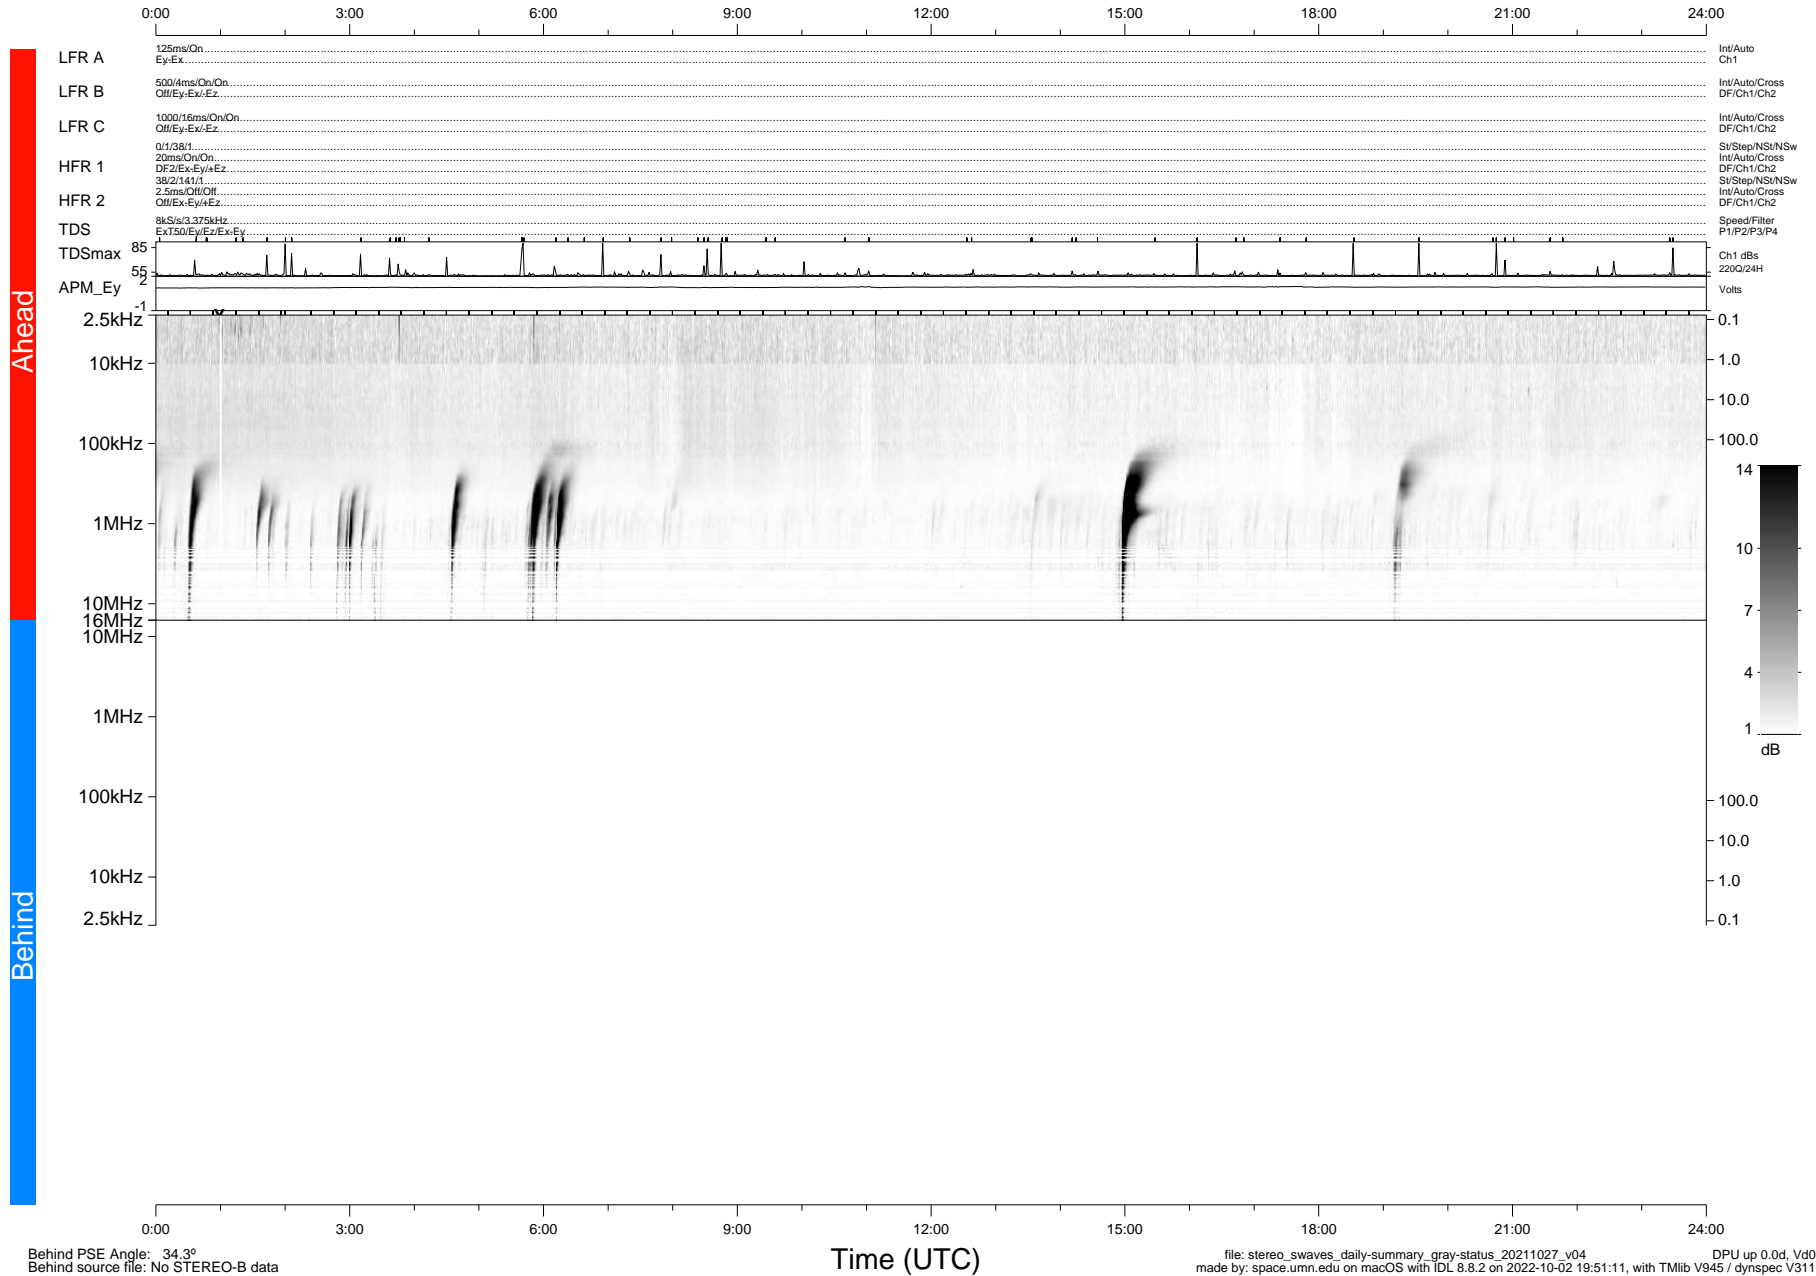

STEREO/WAVES Daily Summary - 27-Oct-2021 (DOY 300)

Ahead source file: swaves_ahead_2021_300_1_05.fin (Recovery: 100.0% HK, 84% Pkts)
 Ahead PSE Angle: -37.7°

DPU up 2303.9d, V412d40

Behind PSE Angle: 34.3°
 Behind source file: No STEREO-B data

file: stereo_swaves_daily-summary_gray-status_20211027_v04
 made by: space.umn.edu on macOS with IDL 8.8.2 on 2022-10-02 19:51:11, with Tlib V945 / dynspec V311
 DPU up 0.0d, Vd0